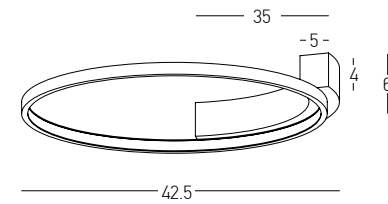

Power 31W
Input 220-240V, 50/60Hz
Color Temperature 3000K
Lumen 1766Lm
Cri 90
Dimensions Ø: 42.5cm H: 6cm
Base L: 35cm W: 5cm H: 4cm
Non Dimmable ☒
Material Metal - Aluminium - Silicon
Color Sandy White / **Code 2075**