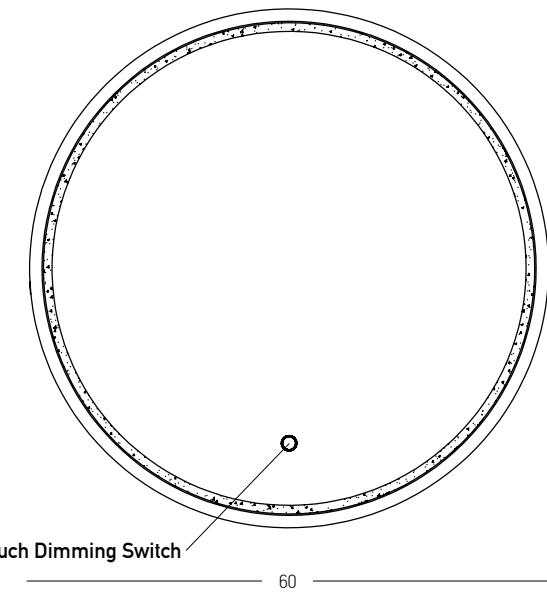

Touch Dimming Switch

60

Power	15W
Input	220-240V, 50/60Hz
Color Temperature	3000K, 4000K
Lumen	1034Lm, 1210Lm
Cri	80
Dimensions	Ø: 60cm L: 3.2cm
Dimmable	○
Material	Mirror - Aluminium Frame
Special Feature	Touch Dimming Switch Power-Off Memory Function IP44
Color	Mirrored-Black Matt / Code 25388