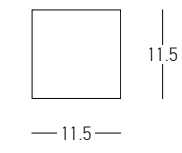

Bulb 1x G9
Power MAX 25W
Input 220-240V, 50/60Hz
Dimensions L: 11.5cm W: 11.5cm H: 11.5cm
Material Concrete
Special Feature Up-Down Lighting
Color Concrete / **Code 180023**