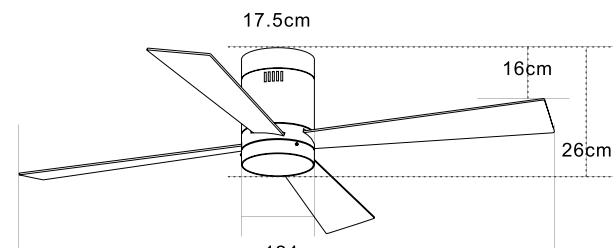

- LED Light Source 15W
- Input 220-240V, 50/60Hz
- Color Temperature 3000K, 4000K, 6000K
- Lumen 1500Lm
- Cri 80
- dB 25
- Dimensions 49" Ø: 124cm H: 26cm
- Air Flow 168m³ min
- Night Mode Time Setting 1h / 2h / 4h / 8h
- Material Metal - Polycarbonate - Plywood (MDF)
- Special Feature Summer Function
- Motor Feature AC Motor 55W
  3 Speeds
- Color Double Face White Matt-Maple Wood Blades
  White Matt-White Blades / **Code 19137**