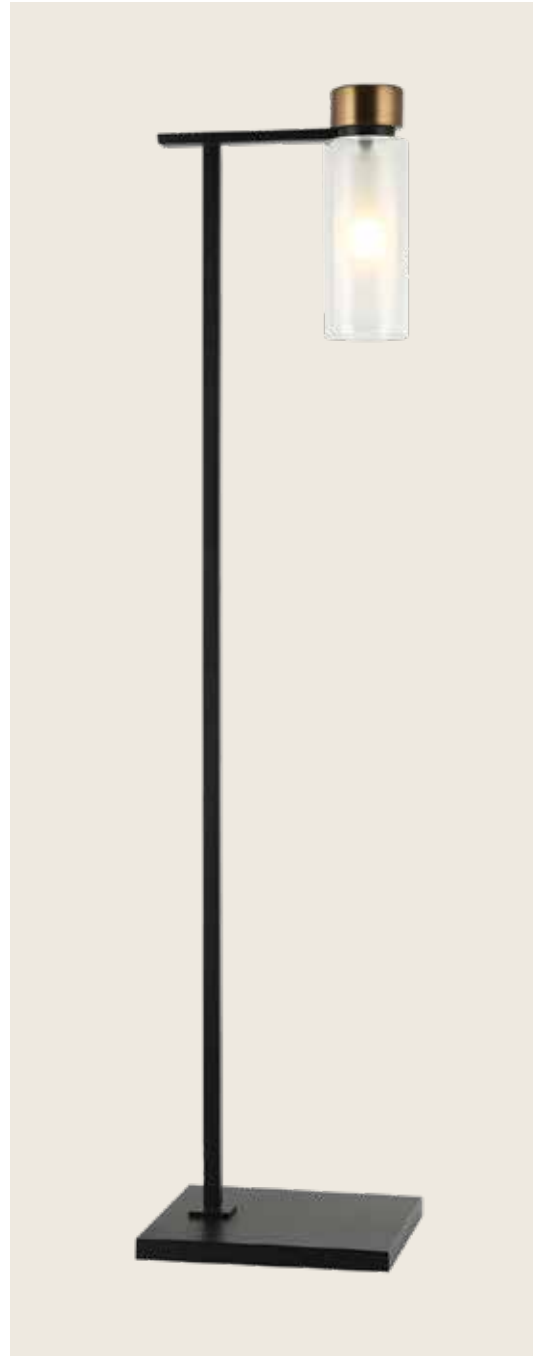

Bulb 1x E14 LED
Power 8W MAX
Input 220-240V, 50/60Hz
Dimensions L: 24cm W: 24cm H: 110cm
Base L: 24cm W: 24cm H: 3cm
Glass Ø: 8cm H: 18.5cm
Material Metal - Clear Glass - Frost White Glass
Special Feature 150cm Cable Available
Color Sandy Black-Antique Brass / **Code 22136**