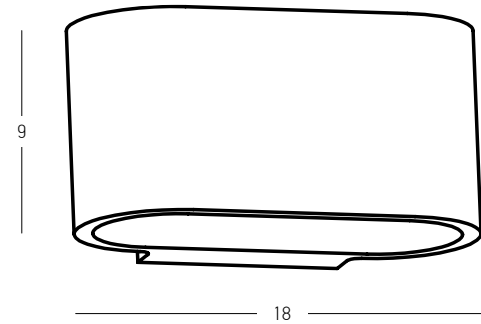

Bulb 1x G9
Power 25W MAX
Input 220-240V, 50/60Hz
Dimensions L: 10cm W: 18cm H: 9cm
Material Gypsum
Special Feature Up-Down Lighting
Color Pure White / **Code 25382**

Power 5W
Input 220-240V, 50/60Hz
Color Temperature 3000K
Lumen 510Lm
Cri 80
Dimensions L: 6cm W: 10cm H: 16cm
Non Dimmable ☒
Material Gypsum
Special Feature Up-Down Lighting
Color Pure White / **Code 25379**