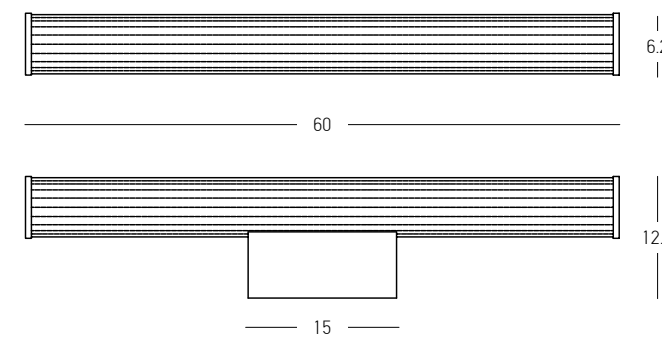

Power 12W
Input 220-240V, 50/60Hz
Color Temperature 3000K, 4000K
Lumen 1023Lm, 1078Lm
Cri 90
Dimensions L: 12.3cm W: 60cm H: 6.2cm
Base L: 6cm W: 15cm H: 4cm
Non Dimmable ☒
Material Metal - Aluminium - Glass
Special Feature IP44
Color Sandy White / **Code 25456**