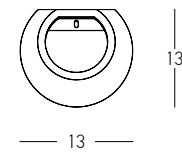

Bulb 1x G9
Power MAX 25W
Input 220-240V, 50/60Hz
Dimensions L: 13cm W: 13cm H: 15cm
Material Concrete
Special Feature Up-Down Lighting
Color Concrete / **Code 180021**