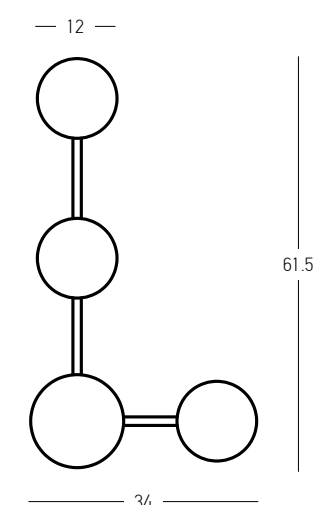

Bulb 3x G9
Power 7W MAX
Input 220-240V, 50/60Hz
Dimensions L: 15cm W: 34cm H: 61.5cm
Base Ø: 12cm H: 2.5cm
Material Metal - Aluminium - Glass
Special Feature Smoked Glasses Ø: 12cm
Color Sandy Black-Gold Matt-
Smoked Glass-Opal Glass / **Code 25414**