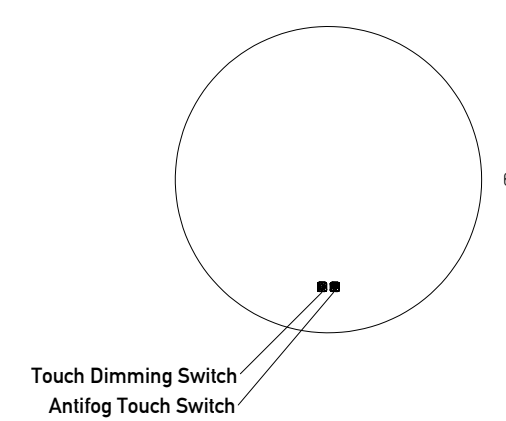

Power 25W
Input 220-240V, 50/60Hz
Color Temperature 4000K
Lumen 1284Lm
Cri 80
Dimensions Ø: 60cm W: 3.5cm
Dimmable ☉
Material Mirror - Aluminium
Special Feature Touch Dimming Switch
Antifog Touch Switch
Back Light
Frameless
IP54

Color Mirrored / **Code 22067**