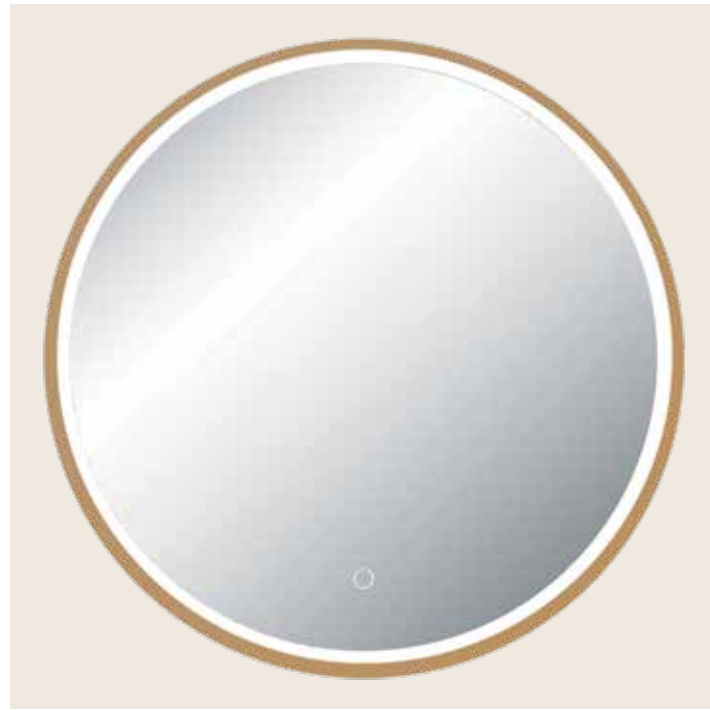

Touch Dimming Switch

60

Power	15W
Input	220-240V, 50/60Hz
Color Temperature	3000K, 4000K
Lumen	1034Lm, 1210Lm
Cri	80
Dimensions	Ø: 60cm L: 3.2cm
Dimmable	☉
Material	Mirror - Aluminium Frame
Special Feature	Touch Dimming Switch Power-Off Memory Function IP44
Color	Mirrored-Anodized Gold / Code 25389