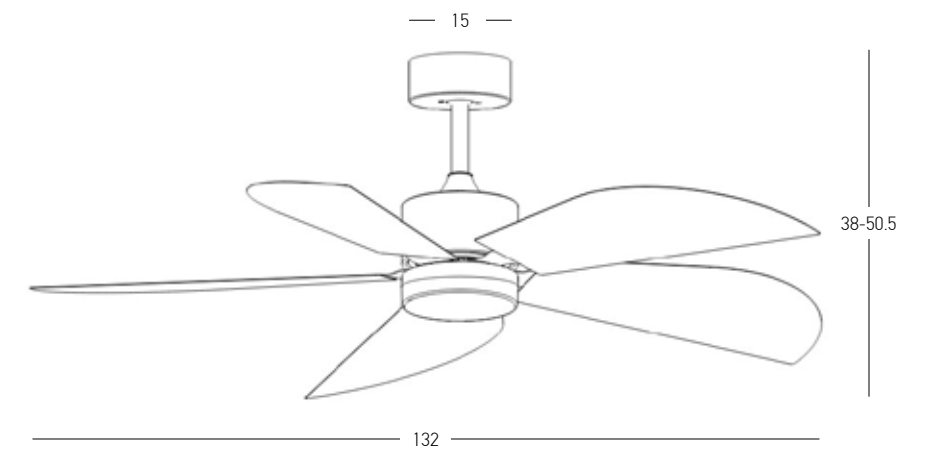

LED Light Source	15W
Input	220-240V, 50/60Hz
Color Temperature	3000K, 4000K, 6500K
Lumen	1500Lm
Cri	80
dB	23
Dimensions	52" Ø: 132cm H: 38-50.5cm
Air Flow	141.9m³ min
Night Mode	Time Setting 1h / 2h / 4h
Material	Metal - Polycarbonate - Bamboo
Special Feature	2 Down Rods 12.5-25cm Summer & Winter Function Remote Control & Wall Switch Included
Motor Feature	DC Motor 45W 6 Speeds
Color Double Face	Natural-White / Code 25328