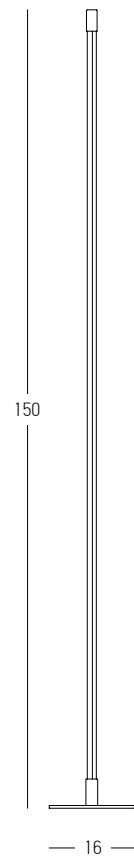

Power 20W
Input 220-240V, 50/60Hz
Color Temperature 3000K
Lumen 1600Lm
Cri 80
Dimensions Ø: 16cm H: 150cm
Base Ø: 16cm H: 0.5cm
Non Dimmable ☒
Material Metal - Aluminium - Acrylic
Color Black Matt / **Code 20123**