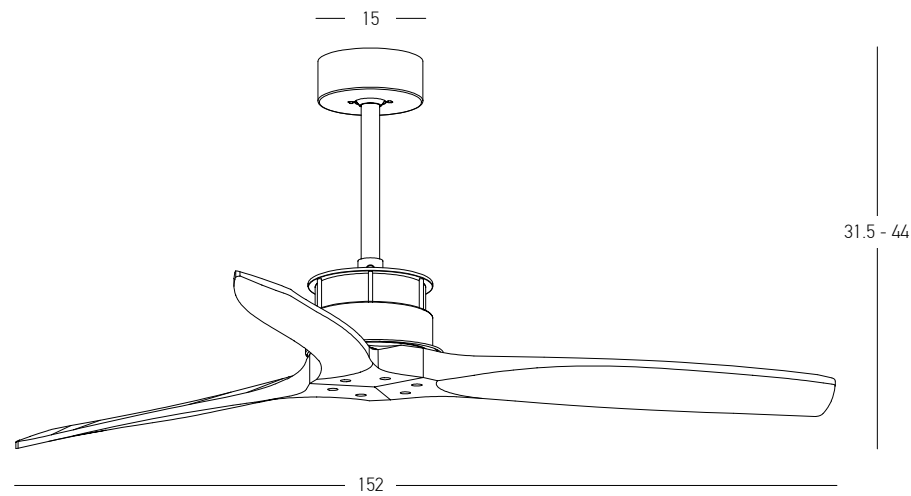

LED Light Source Without Light
Input 220-240V, 50/60Hz
dB 20
Dimensions 60" Ø: 152cm H: 31.5-44cm
Air Flow 145.3m³ min
Night Mode Time Setting 1h / 4h / 8h
Material Metal - Wood
Special Feature 2 Down Rods 12.5-25cm
Summer & Winter Function
Remote Control & Wall Switch Included
Motor Feature DC Motor 40W
6 Speeds
Color Gold-Solid Walnut Wood Blades / **Code 23002**