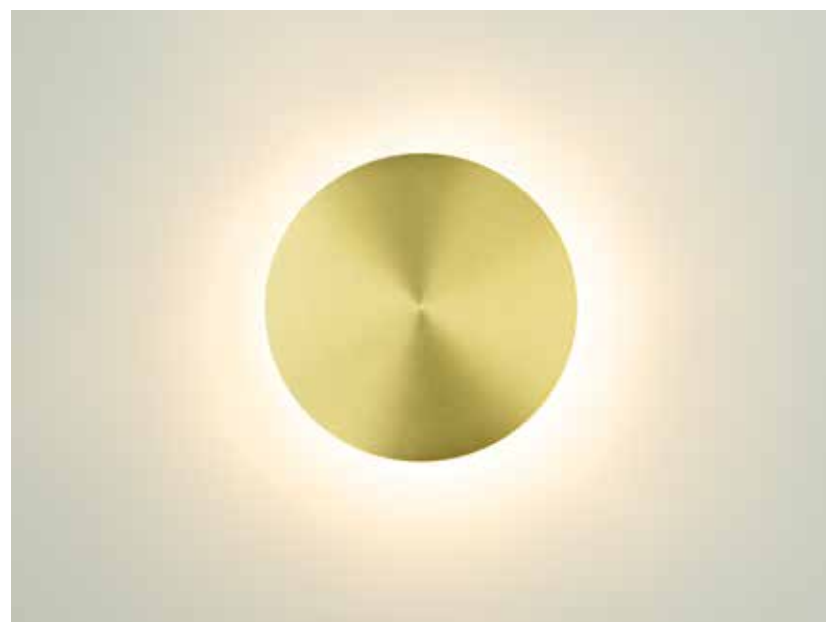

Power 10W
Input 220-240V, 50/60Hz
Color Temperature 3000K
Lumen 700Lm
Cri 80
Dimensions Ø: 24cm L: 6cm
Non Dimmable ☒
Material Metal - Acrylic
Color Brushed Brass / **Code 20350**