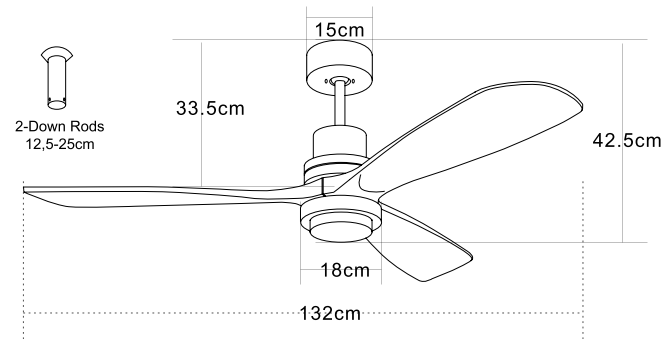

LED Light Source 18W
Input 220-240V, 50/60Hz
Color Temperature 3000K, 4000K, 6500K
Lumen 1500Lm
Cri 80
dB 20
Dimensions 52" Ø: 132cm H: 42.5-55cm
Air Flow 156.3m³ min
Night Mode Time Setting 1h / 2h / 4h / 8h
Material Metal - Glass - Wood
Special Feature 2 Down Rods 12.5-25cm
Summer & Winter Function
Remote Control & Wall Switch Included
Motor Feature DC Motor 38W
5 Speeds
Color White Matt-Natural Wood Blades / **Code 19140**
Color Black Matt-Natural Wood Blades / **Code 19141**