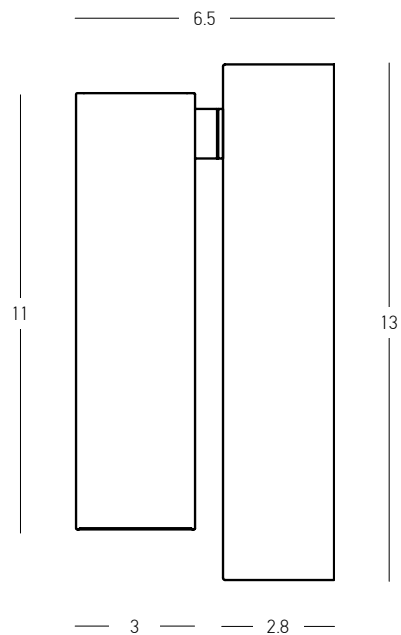

Power	3W
Input	220-240V, 50/60Hz
Color Temperature	3000K
Lumen	200Lm
Cri	95
Dimensions	L: 6.5cm W: 4.5cm H: 13cm
Base	L: 3cm W: 4.5cm H: 11cm
Dimmable	○
Switch	Touch Dim
Material	Metal - Aluminium
Special Feature	Stick Ø: 2.8cm H: 13cm
Color	Sandy Black-Gold / Code 25282