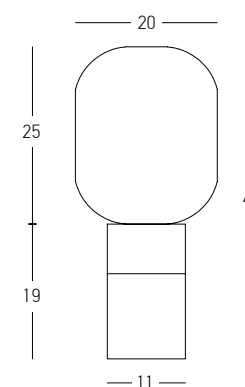

Bulb	1x E27
Power	25W MAX
Input	220-240V, 50/60Hz
Dimensions	Ø: 20cm H: 44cm
Base	Ø: 11cm H: 19cm
Material	Metal - Marble - Glass
Special Feature	150cm Cable Available
Color	White Marble-Champagne-Antique Brass / Code 20253