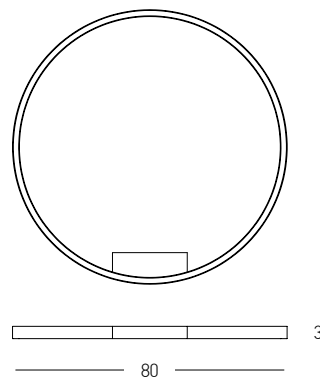

Power 50W
Input 220-240V, 50/60Hz
Color Temperature 3000K
Lumen 2956Lm
Cri 80
Dimensions Ø: 80cm H: 3.6cm
Dimmable Triac ☐
Material Aluminium - Acrylic
Special Feature Profile 2.5x3.6cm
Color Black Matt / **Code 23027**