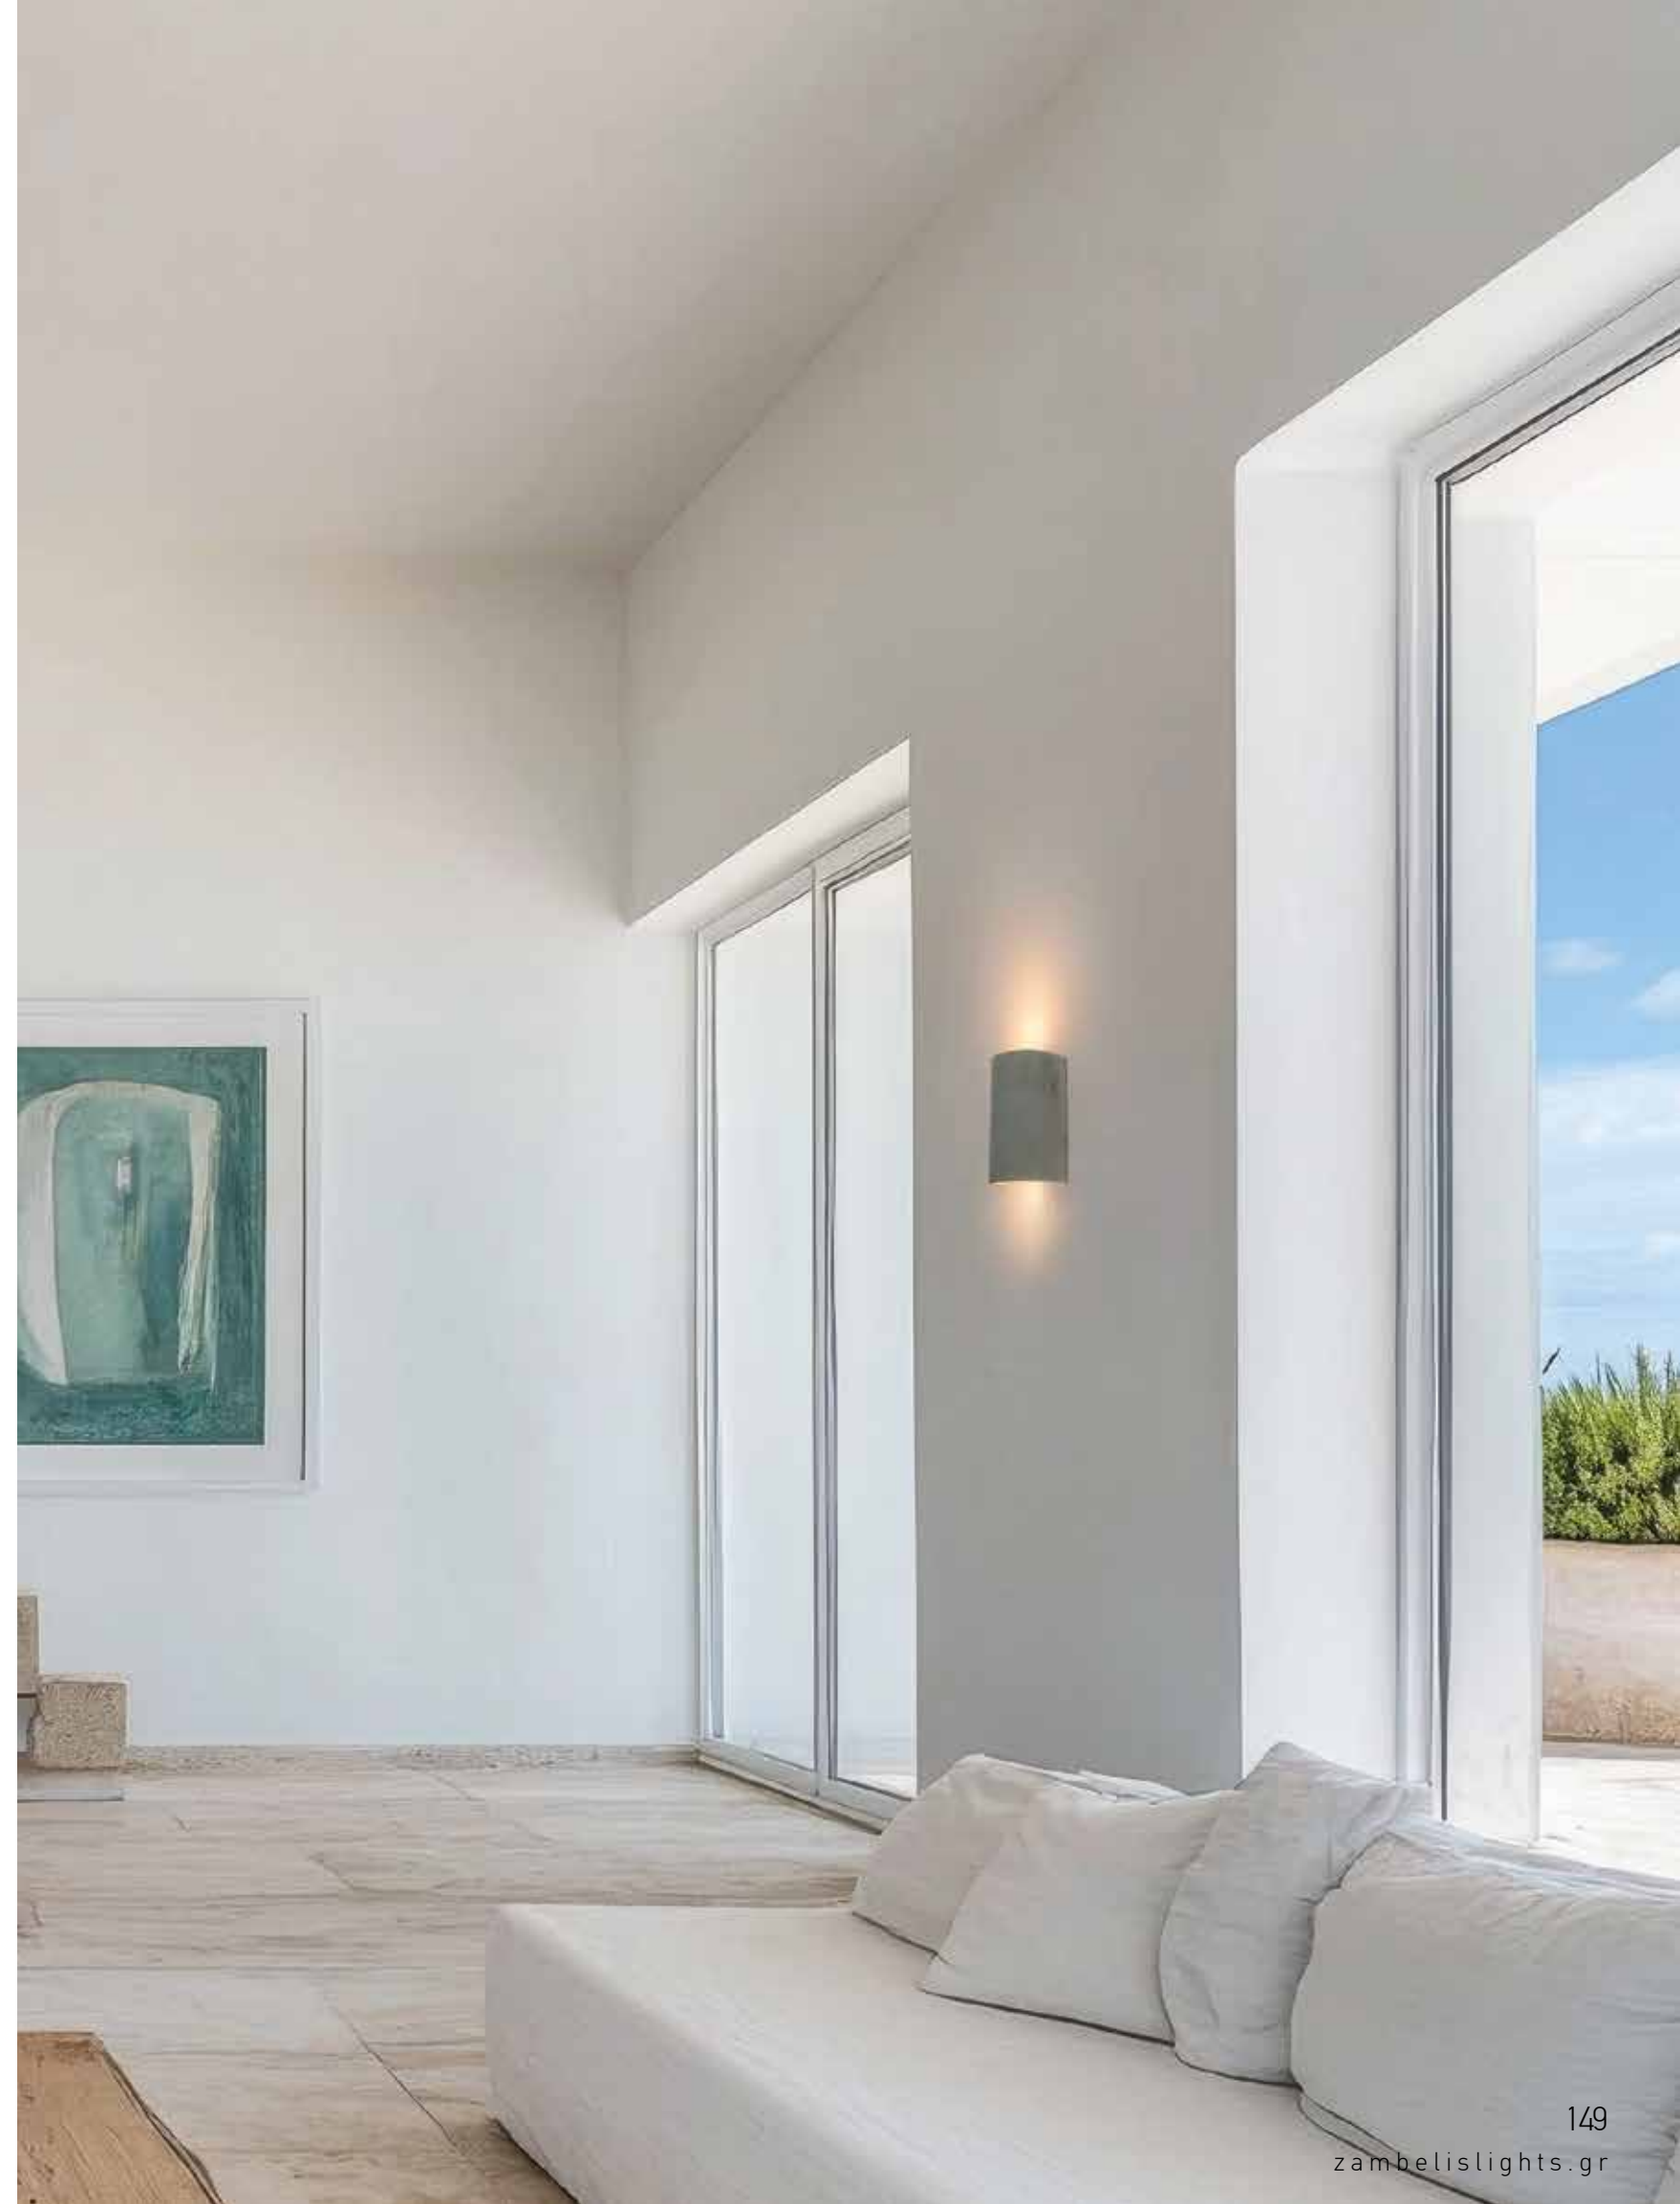

Bulb 2x G9
Power 25W MAX
Input 220-240V, 50/60Hz
Dimensions L: 7cm W: 11cm H: 18cm
Material Gypsum
Special Feature Up-Down Lighting
Color Pure White / **Code 25383**

Bulb 2x G9
Power 25W MAX
Input 220-240V, 50/60Hz
Dimensions L: 7cm W: 11cm H: 18cm
Material Concrete
Special Feature Up-Down Lighting
Color Concrete / **Code 25384**