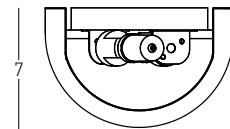

Bulb 2x G9
Power 25W MAX
Input 220-240V, 50/60Hz
Dimensions L: 7cm W: 11cm H: 18cm
Material Gypsum
Special Feature Up-Down Lighting
Color Pure White / **Code 25383**

Bulb 2x G9
Power 25W MAX
Input 220-240V, 50/60Hz
Dimensions L: 7cm W: 11cm H: 18cm
Material Concrete
Special Feature Up-Down Lighting
Color Concrete / **Code 25384**