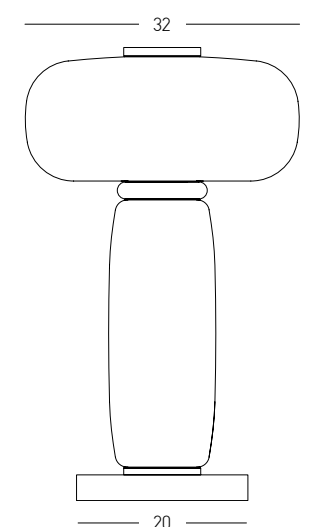

Power	23W
Input	220-240V, 50/60Hz
Color Temperature	3000K
Lumen	2461Lm
Cri	80
Dimensions	Ø: 32cm H: 53cm
Base	Ø: 20cm H: 3cm
Non Dimmable	☒
Material	Metal - Smoked Glass - Opal Glass
Special Feature	150cm Cable Available
Color	Black Matt / Code 23085