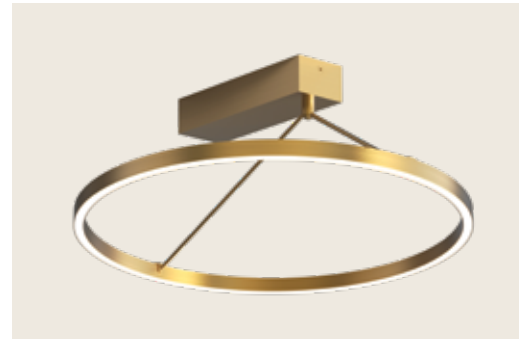

View in your space
through your mobile
camera

Enjoy your
new atmosphere!

Centralized Ambient Illumination
Stylish shapes bring calm and comfort.

01. CEILING

Power 26W
 Input 220-240V, 50/60Hz
 Color Temperature 3000K
 Lumen 1500Lm
 Cri 90
 Dimensions Ø: 40cm H: 14.3cm
 Base L: 18cm W: 6cm H: 4cm
 Dimmable Triac
 Material Metal - Aluminium - Acrylic
 Special Feature Profile 1.5x1.5cm
 Color Sandy Black / **Code 2561**
 Color Brass / **Code 2564**