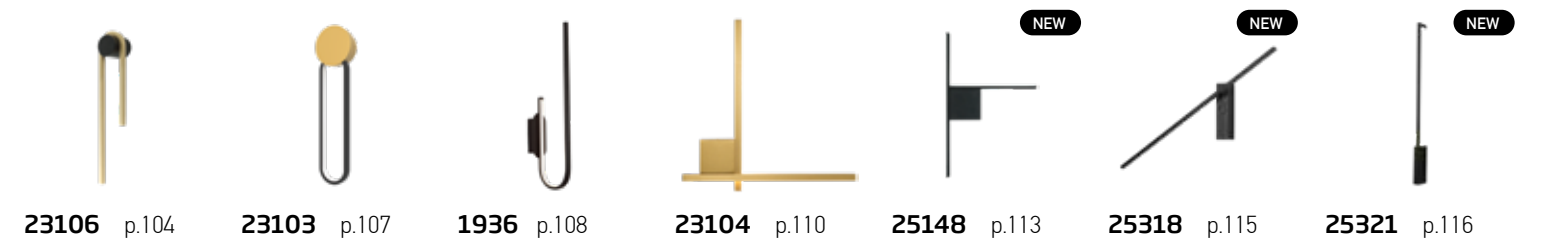

View in your space
through your mobile
camera

Enjoy your
new atmosphere!

Centralized Ambient Illumination
Stylish shapes bring calm and comfort.

01. CEILING

Power 26W
 Input 220-240V, 50/60Hz
 Color Temperature 3000K
 Lumen 1500Lm
 Cri 90
 Dimensions Ø: 40cm H: 14.3cm
 Base L: 18cm W: 6cm H: 4cm
 Dimmable Triac
 Material Metal - Aluminium - Acrylic
 Special Feature Profile 1.5x1.5cm
 Color Sandy Black / **Code 2561**
 Color Brass / **Code 2564**

Power 42W
 Input 220-240V, 50/60Hz
 Color Temperature 3000K
 Lumen 2370Lm
 Cri 90
 Dimensions Ø: 59cm H: 17.2cm
 Base L: 20cm W: 6cm H: 4cm
 Dimmable Triac
 Material Metal - Aluminium - Acrylic
 Special Feature Profile 1.5x1.5cm
 Color Sandy Black / **Code 2562**
 Color Brass / **Code 2565**

Power	69W
Input	220-240V, 50/60Hz
Color Temperature	3000K
Lumen	2970Lm
Cri	90
Dimensions	L: 140cm W: 51cm H: 6cm
Base	Ø: 25cm H: 4cm
Dimmable Triac	☉
Material	Metal - Aluminium - Acrylic
Special Feature	Profile 1.5x2cm
Color	Sandy Black / Code 25410
Color	Brushed Gold / Code 25411