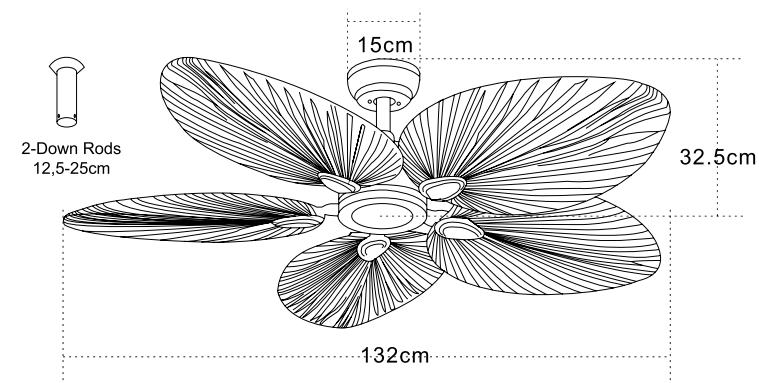

LED Light Source	Without Light
Input	220-240V, 50/60Hz
dB	20
Dimensions	52" Ø: 132cm H: 32.5-45cm
Air Flow	134.6m³ min
Night Mode	Time Setting 1h / 4h / 8h
Material	Metal - Palm Leaf
Special Feature	2 Down Rods 12.5-25cm Summer & Winter Function Remote Control & Wall Switch Included
Motor Feature	DC Motor 48W 5 Speeds
Color	Brown-Natural Palm Leaf Blades / Code 19139