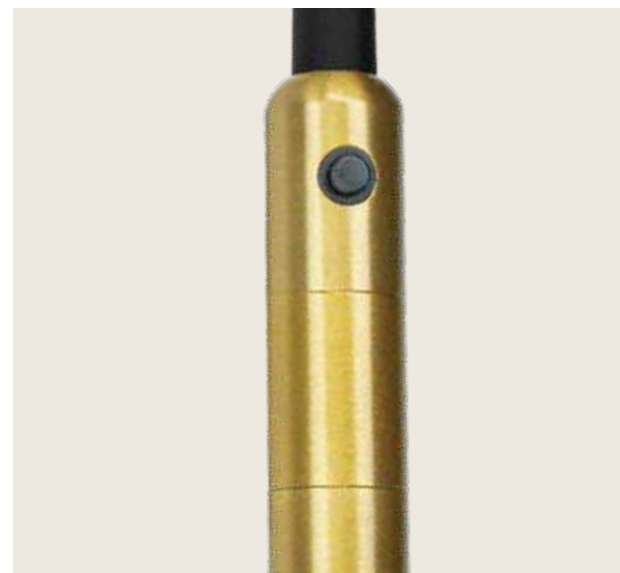

Power	3W
Input	220-240V, 50/60Hz
Color Temperature	3000K
Lumen	160Lm
Cri	90
Dimensions	Ø: 8cm L: 20-46cm
Base	Ø: 8cm L: 3cm
Non Dimmable	☒
Switch	On/Off Intergrated Switch on Head
Material	Metal - Aluminium
Special Feature	Stick Ø: 1.9cm H: 7.7cm
Color	Sandy Black / Code 25149
Color	Gold Matt / Code 25150