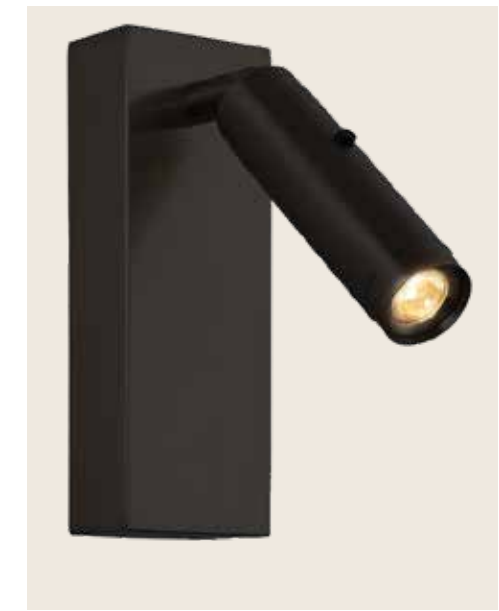

Power	3W
Input	220-240V, 50/60Hz
Color Temperature	3000K
Lumen	240Lm
Cri	80
Dimensions	L: 7cm-16cm W: 5.5cm H: 15cm
Base	L: 3cm W: 5.5cm H: 15cm
Non Dimmable	☒
Switch	On/Off Intergrated Switch on Head
Material	Metal - Aluminium
Special Feature	Microprismatic Diffuser Stick Ø: 2.8cm H: 10cm
Color	Brushed Brass / Code H68
Color	Black Matt / Code H68-B