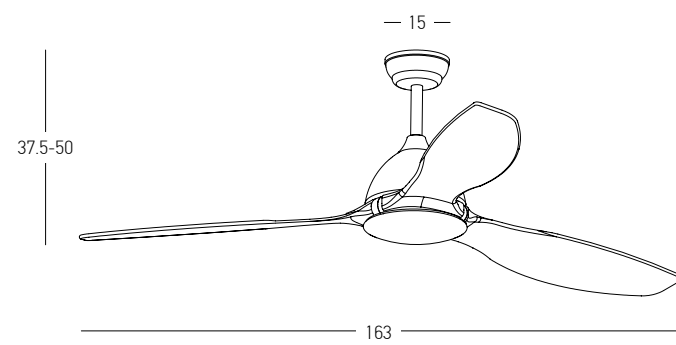

LED Light Source Without Light
Input 220-240V, 50/60Hz
dB 23
Dimensions 64" Ø: 163cm H: 37.5-50cm
Air Flow 178m³ min
Night Mode Time Setting 1h / 2h / 4h / 8h
Material Metal - ABS
Special Feature 2 Down Rods 12.5-25cm
Summer Function
Possibility of Installation on a Sloping Roof - 20°
Motor Feature AC Motor 70W
3 Speeds
Color Black Matt / **Code 20258**