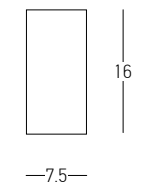

Bulb 2x GU10
Power MAX 25W
Input 220-240V, 50/60Hz
Dimensions L: 7cm W: 7.5cm H: 16cm
Material Concrete
Special Feature Up-Down Lighting
Color Concrete / **Code 180022**