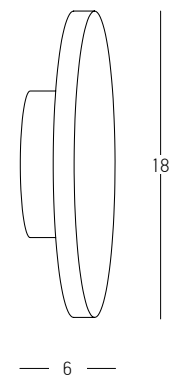

Power 6W
Input 220-240V, 50/60Hz
Color Temperature 3000K
Lumen 420Lm
Cri 80
Dimensions Ø: 18cm L: 6cm
Non Dimmable ☒
Material Metal - Acrylic
Color Brushed Brass / **Code 20349**