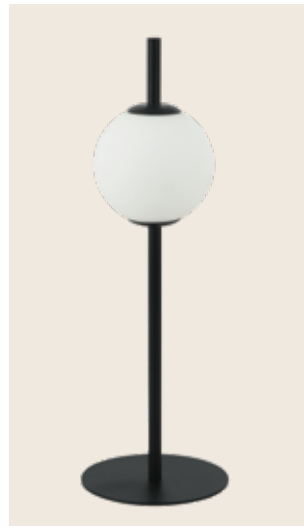

Power 6W
Input 220-240V, 50/60Hz
Color Temperature 3000K
Lumen 480Lm
Cri 80
Dimensions Ø: 11cm H: 42cm
Base Ø: 14cm H: 0.5cm
Non Dimmable ☒
Material Metal - Opal Glass
Special Feature 100cm Cable Available
Glass Ø: 11cm
Color Black Matt / **Code 20134**