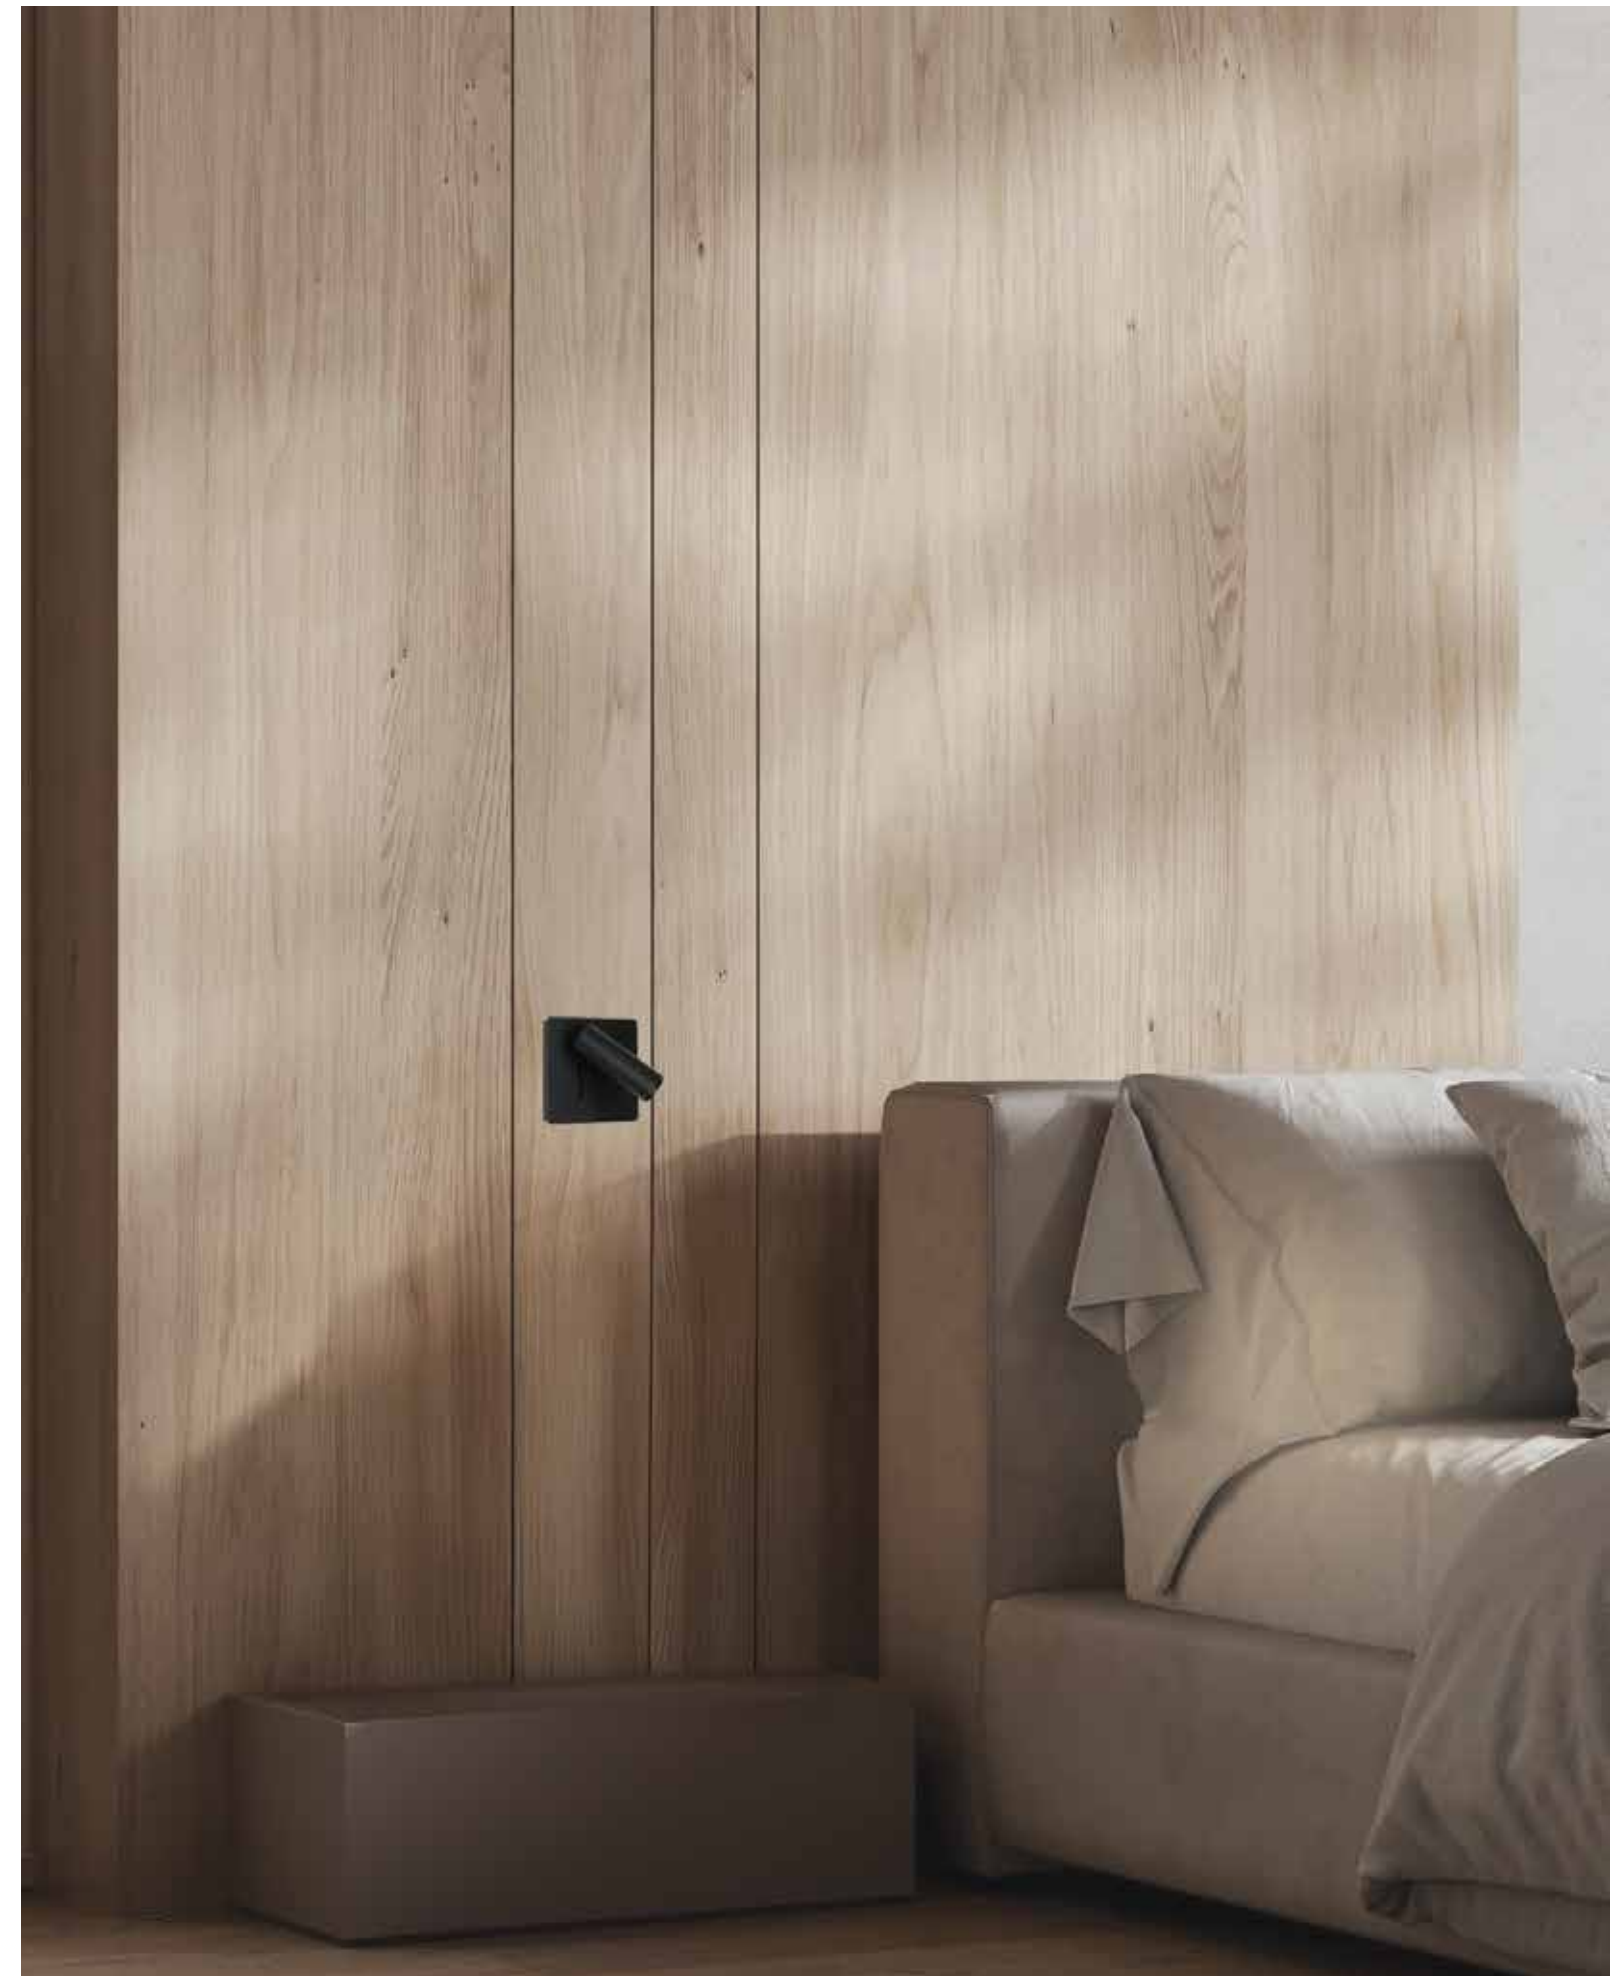

Power	3W
Input	220-240V, 50/60Hz
Color Temperature	3000K
Lumen	145Lm
Cri	95
Dimensions	L: 4.1cm W: 8.6cm H: 8.6cm
Depth	3cm
Non Dimmable	☒
Switch	On/Off
Material	Metal - Aluminium
Cutting Hole	4.5x4.5cm
Special Features	Recessed Installation Metal Plate with Magnetic Mounting Stick Ø: 2.5cm H: 7.2cm Microprismatic Diffuser
Color	Sandy Black / Code 25281