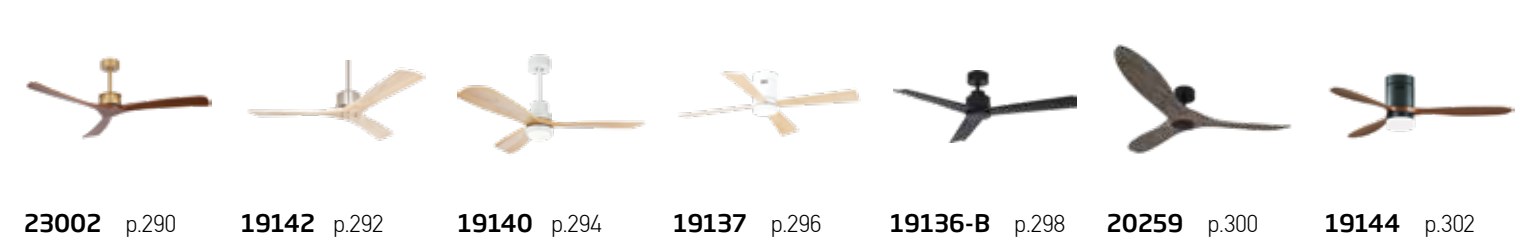

View in your space
through your mobile
camera

Enjoy your
new atmosphere!

Centralized Ambient Illumination
Stylish shapes bring calm and comfort.

01. CEILING

Power 26W
 Input 220-240V, 50/60Hz
 Color Temperature 3000K
 Lumen 1500Lm
 Cri 90
 Dimensions Ø: 40cm H: 14.3cm
 Base L: 18cm W: 6cm H: 4cm
 Dimmable Triac
 Material Metal - Aluminium - Acrylic
 Special Feature Profile 1.5x1.5cm
 Color Sandy Black / **Code 2561**
 Color Brass / **Code 2564**