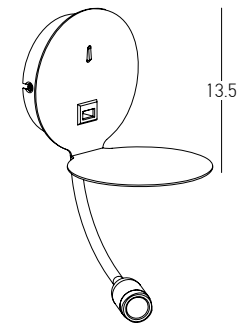

Power 3W
Input 220-240V, 50/60Hz
Color Temperature 3000K
Lumen 255Lm
Cri 80
Dimensions Ø: 13cm L: 16.4cm H: 13.5cm
Non Dimmable ☒
Switch On/Off
Material Metal - Aluminium
Special Feature USB Charger
Flex 19cm
Stick Ø: 3cm H: 5cm
Color White Matt / **Code H58**