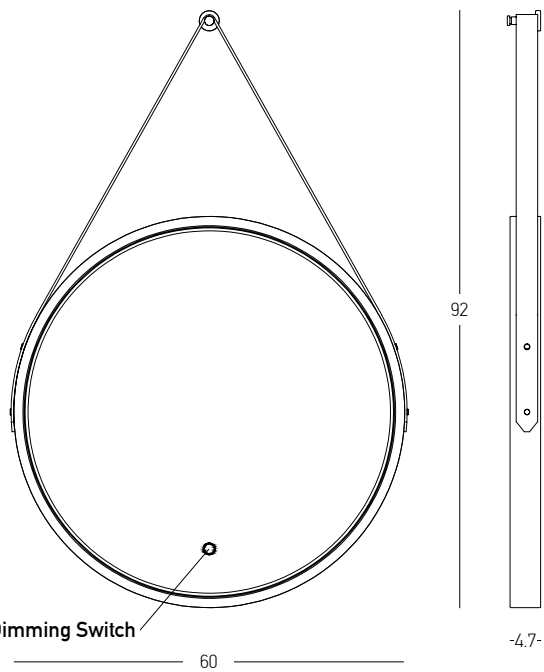

Beauty Starts With Lighting
A mirror that speaks truth because
great light reveals your best self.

07. MIRRORS

Touch Dimming Switch

60

Power	15W
Input	220-240V, 50/60Hz
Color Temperature	3000K, 4000K
Lumen	1034Lm, 1210Lm
Cri	80
Dimensions	Ø: 60cm L: 3.2cm
Dimmable	○
Material	Mirror - Aluminium Frame
Special Feature	Touch Dimming Switch Power-Off Memory Function IP44
Color	Mirrored-Black Matt / Code 25388