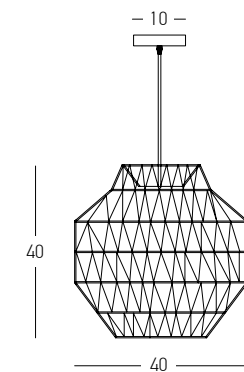

Bulb 1x E27
Power 40W MAX
Input 220-240V, 50/60Hz
Dimensions Ø: 40cm H: 40cm
Base Ø: 10cm H: 2cm
Material Metal - Paper Rope
Special Feature 200cm Cable Adjustable
Color Natural-Black Matt / **Code 20236**