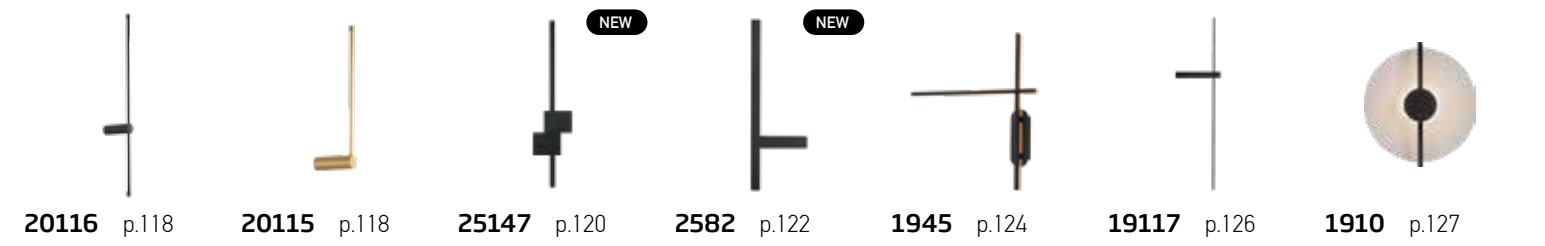

View in your space
through your mobile
camera

Enjoy your
new atmosphere!

Centralized Ambient Illumination
Stylish shapes bring calm and comfort.

01. CEILING

Power 26W
 Input 220-240V, 50/60Hz
 Color Temperature 3000K
 Lumen 1500Lm
 Cri 90
 Dimensions Ø: 40cm H: 14.3cm
 Base L: 18cm W: 6cm H: 4cm
 Dimmable Triac
 Material Metal - Aluminium - Acrylic
 Special Feature Profile 1.5x1.5cm
 Color Sandy Black / **Code 2561**
 Color Brass / **Code 2564**

Power 42W
 Input 220-240V, 50/60Hz
 Color Temperature 3000K
 Lumen 2370Lm
 Cri 90
 Dimensions Ø: 59cm H: 17.2cm
 Base L: 20cm W: 6cm H: 4cm
 Dimmable Triac
 Material Metal - Aluminium - Acrylic
 Special Feature Profile 1.5x1.5cm
 Color Sandy Black / **Code 2562**
 Color Brass / **Code 2565**