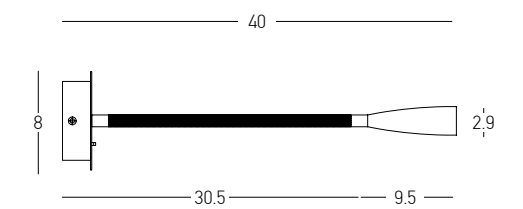

Power	3W
Input	220-240V, 50/60Hz
Color Temperature	3000K
Lumen	240Lm
Cri	80
Dimensions	Ø: 8cm L: 40cm
Base	Ø: 8cm H: 3cm
Non Dimmable	☒
Switch	On/Off
Material	Metal - Aluminium
Special Feature	Stick Ø: 2.9cm L: 9.5cm
Color	Brushed Brass / Code H63