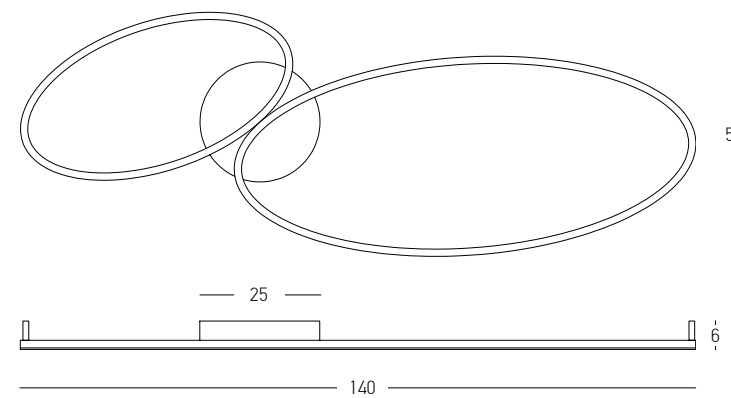

Power	69W
Input	220-240V, 50/60Hz
Color Temperature	3000K
Lumen	2970Lm
Cri	90
Dimensions	L: 140cm W: 51cm H: 6cm
Base	Ø: 25cm H: 4cm
Dimmable Triac	☉
Material	Metal - Aluminium - Acrylic
Special Feature	Profile 1.5x2cm
Color	Sandy Black / Code 25410
Color	Brushed Gold / Code 25411