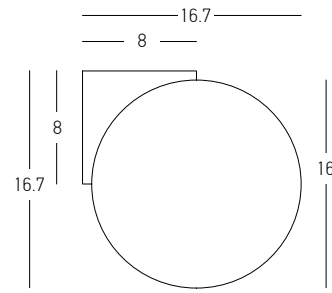

Bulb 1x G9 LED
Power 7W MAX
Input 220-240V, 50/60Hz
Dimensions L: 16.7cm W: 16cm H: 16.7cm
Base L: 8cm W: 3cm H: 8cm
Material Aluminium - Opal Glass
Special Feature IP 44
Color Brushed Brass / **Code 20149**