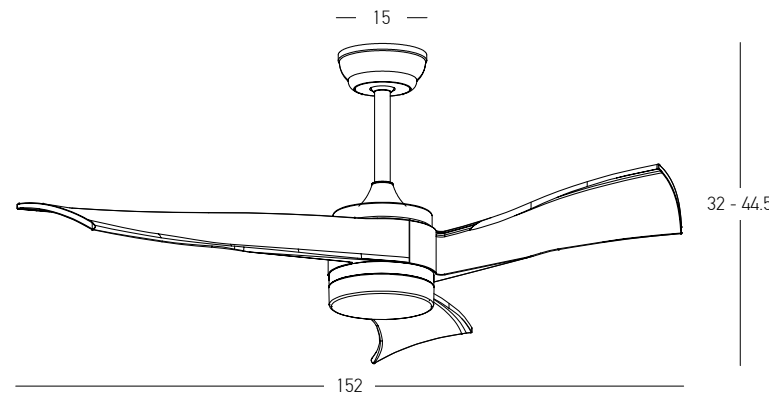

LED Light Source Without Light
Input 220-240V, 50/60Hz
dB 20
IP 44
Dimensions 52" Ø: 152cm H: 32-44.5cm
Air Flow 164m³ min
Night Mode Time Setting 1h / 4h / 8h
Material Metal - ABS Blades
Special Feature 2 Down Rods 12.5-25cm
Summer & Winter Function
Remote Control & Wall Switch Included
Motor Feature DC Motor 40W
6 Speeds
Color White Matt / **Code 23003**
Color Black Matt / **Code 23004**

LED Light Source 18W
Input 220-240V, 50/60Hz
Color Temperature 3000K
Lumen 1600Lm
Cri 80
IP 44
Material Polycarbonate
Color Opal / **Code 23005**