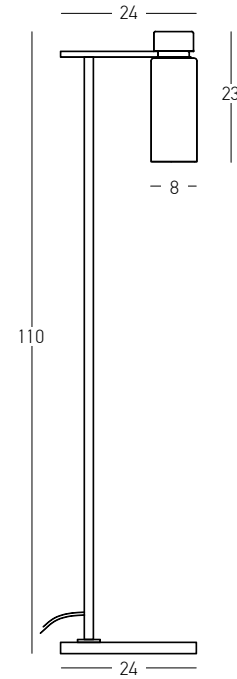

Bulb 1x E14 LED
Power 8W MAX
Input 220-240V, 50/60Hz
Dimensions L: 24cm W: 24cm H: 110cm
Base L: 24cm W: 24cm H: 3cm
Glass Ø: 8cm H: 18.5cm
Material Metal - Clear Glass - Frost White Glass
Special Feature 150cm Cable Available
Color Sandy Black-Antique Brass / **Code 22136**