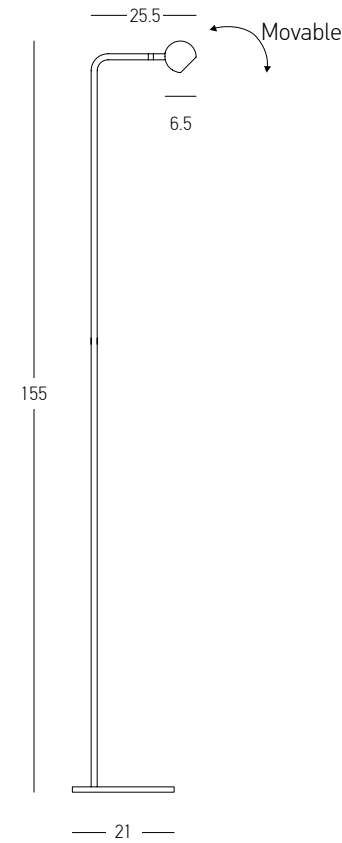

Power 5W
Input 220-240V, 50/60Hz
Color Temperature 3000K
Lumen 400Lm
Cri 80
Dimensions Ø: 21cm H: 155cm
Base Ø: 21cm H: 1cm
Non Dimmable ☒
Material Metal - Aluminium
Special Feature 150cm Cable Available
Lamp Ø: 6.5cm
Movable
Color Sandy Black / **Code 20109**