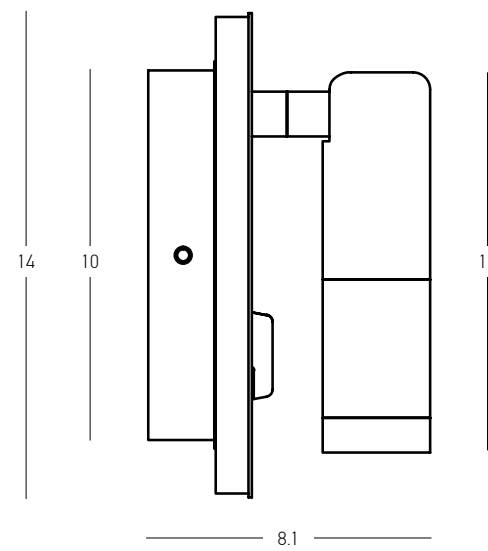

Power 3W + 6W
Input 220-240V, 50/60Hz
Color Temperature 3000K
Lumen 240Lm + 400Lm
Cri 80
Dimensions Ø: 14cm L: 8.1cm
Base Ø: 10cm L: 2cm
Non Dimmable ☒
Switch 2 On/Off
Material Aluminium - Acrylic
Special Features Stick Ø: 2.8cm H: 11cm
Back Light
Color Black Matt / Code 25303