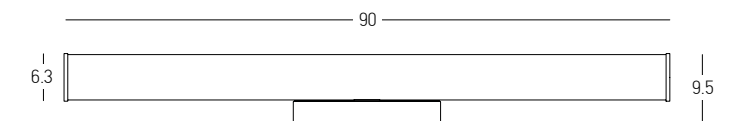

Power 15W
Input 220-240V, 50/60Hz
Color Temperature 3000K
Lumen 1500Lm
Cri 80
Dimensions L: 9.5cm W: 60cm H: 6.3cm
Base L: 3cm W: 19.5cm H: 4.5cm
Non Dimmable ☒
Material Metal - Aluminium - Acrylic
Special Feature IP44
Color Chrome / **Code 22085**