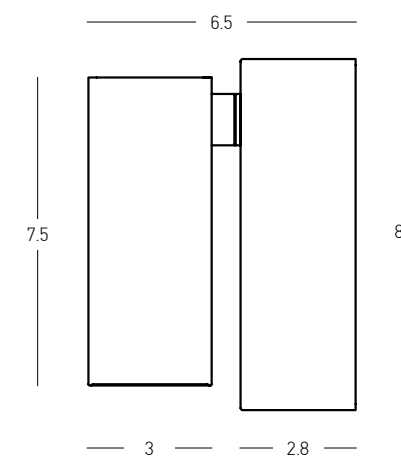

Power	3W
Input	220-240V, 50/60Hz
Color Temperature	3000K
Lumen	200Lm
Cri	95
Dimensions	Ø: 7.5cm L: 6.5cm H: 8.5cm
Base	Ø: 7.5cm L: 3cm
Dimmable	☉
Switch	Touch Dim
Material	Metal - Aluminium
Special Feature	Stick Ø: 2.8cm H: 8.5cm
Color	Sandy Black-Gold / Code 25283