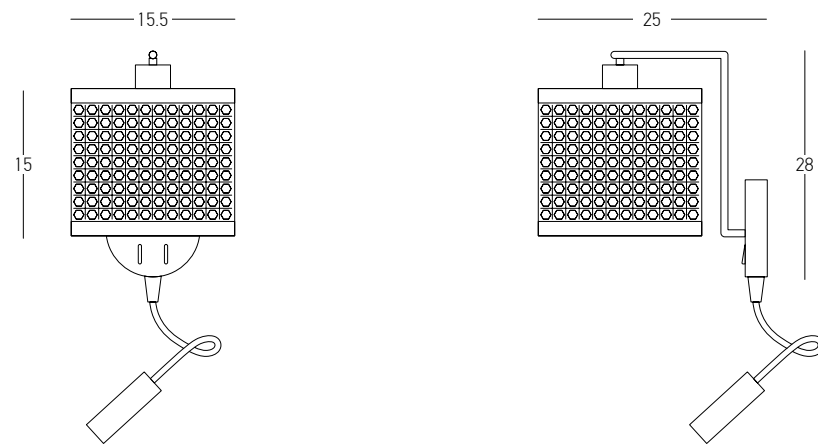

LED	3W
Bulb	1x E27
Power	40W MAX
Input	220-240V, 50/60Hz
Color Temperature	3000K
Lumen	240Lm
Dimensions	L: 25cm W: 15.5cm H: 28cm
Base	Ø: 12cm H: 2.5cm
Switch	2 On/Off
Material	Metal - Bush
Special Feature	Shade Ø: 15.5cm H: 15cm Stick Ø: 2.8cm L: 36cm
Color	Natural-Black Matt / Code 20355