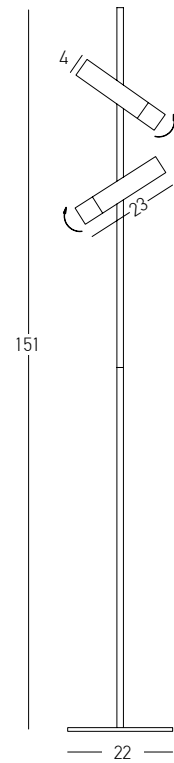

Power 7W
Input 220-240V, 50/60Hz
Color Temperature 3000K
Lumen 560Lm
Cri 80
Dimensions Ø: 22cm H: 151cm
Base Ø: 22cm H: 0.5cm
Spots Dimension Ø: 4cm L: 23cm
Non Dimmable ☒
Material Metal - Aluminium
Special Feature Movable Spots
Color Sandy Black-Gold / **Code 22032**