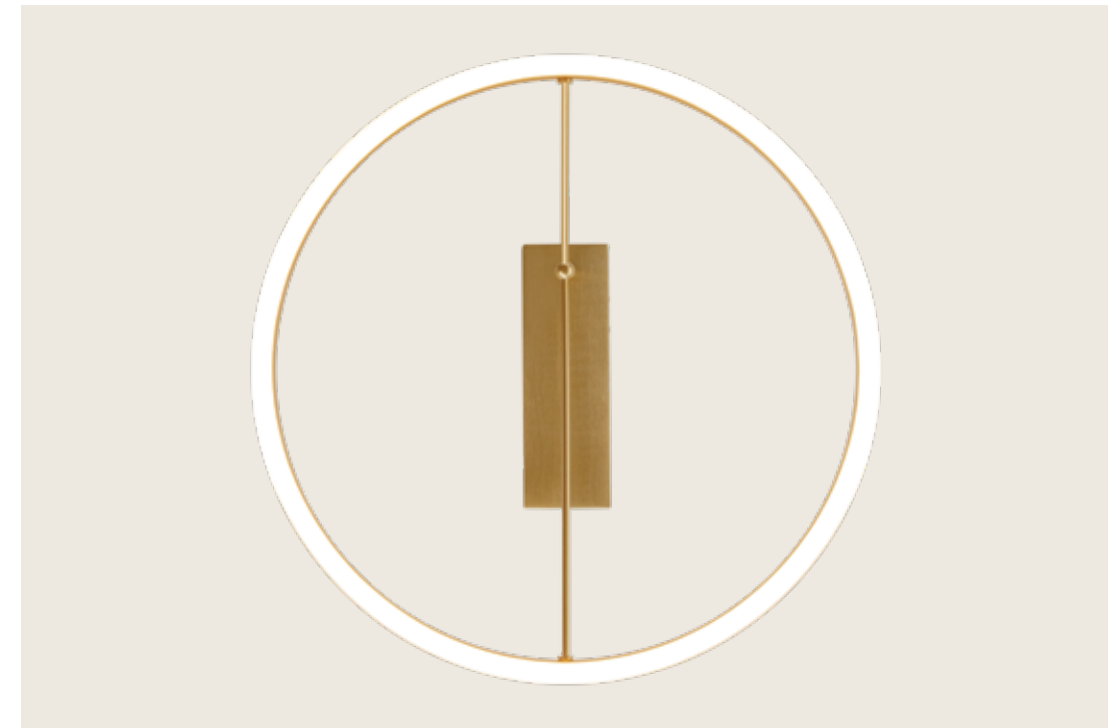

View in your space
through your mobile
camera

Enjoy your
new atmosphere!

Centralized Ambient Illumination
Stylish shapes bring calm and comfort.

01. CEILING

Power 26W
 Input 220-240V, 50/60Hz
 Color Temperature 3000K
 Lumen 1500Lm
 Cri 90
 Dimensions Ø: 40cm H: 14.3cm
 Base L: 18cm W: 6cm H: 4cm
 Dimmable Triac
 Material Metal - Aluminium - Acrylic
 Special Feature Profile 1.5x1.5cm
 Color Sandy Black / **Code 2561**
 Color Brass / **Code 2564**