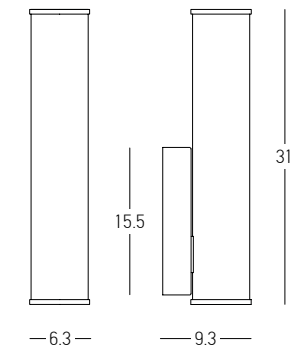

Power 7W
Input 220-240V, 50/60Hz
Color Temperature 3000K
Lumen 760Lm
Cri 80
Dimensions L: 9.3cm W: 6.3cm H: 31cm
Base L: 3cm W: 6cm H: 15.5cm
Non Dimmable ☒
Material Metal - Aluminium - Acrylic
Special Feature IP44
Color Chrome / **Code 22087**