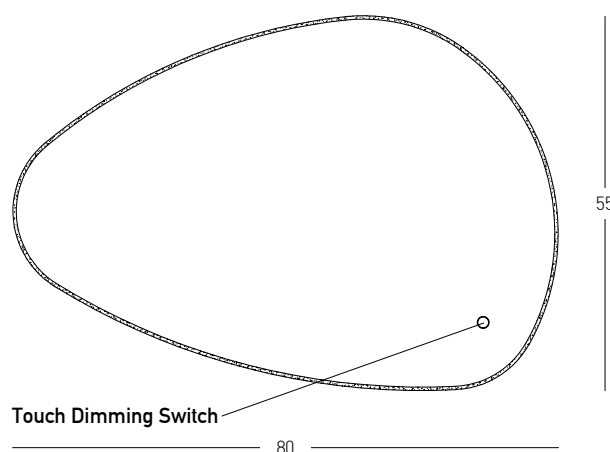

Power	18W
Input	220-240V, 50/60Hz
Color Temperature	3000K, 4000K
Lumen	1585Lm, 1740Lm
Cri	80
Dimensions	L: 3cm W: 80cm H: 55cm
Dimmable	○
Material	Mirror - Aluminium
Special Feature	Touch Dimming Switch Frameless Power-Off Memory Function Horizontal and Vertical Installation Frosted Lighting Edge IP44
Color	Mirrored / Code 25385