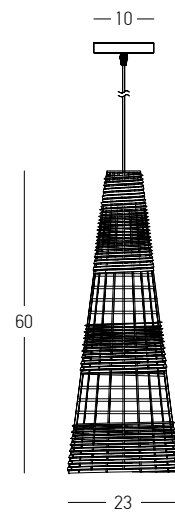

Bulb 1x E27
Power 40W MAX
Input 220-240V, 50/60Hz
Dimensions Ø: 23cm H: 60cm
Base Ø: 10cm H: 2cm
Material Metal - Bamboo
Special Feature 200cm Cable Adjustable
Color Natural-Black Matt / **Code 20154**