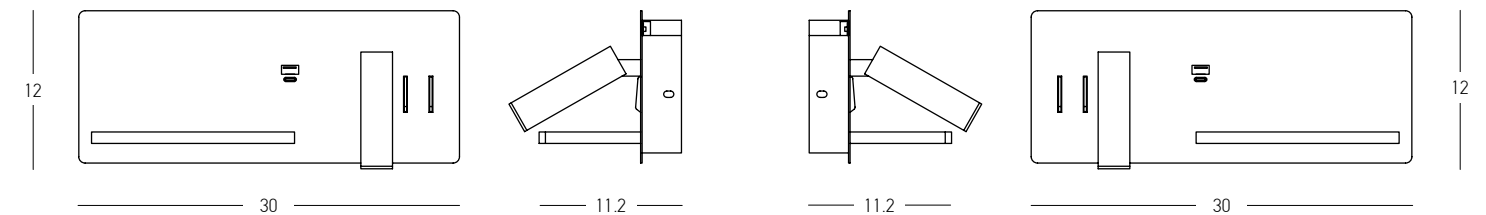

Power 6W + 3W
Input 220-240V, 50/60Hz
Color Temperature 3000K
Lumen 500Lm + 240Lm
Cri 90
Dimensions L: 11.2cm W: 30cm H: 12cm
Non Dimmable ☒
Switch 2 On/Off
Material Metal - Aluminium
Special Feature Up Light
Wireless Charger
USB Charger Type C
USB Charger Type A
Right Side Installation
Color Black Matt / **Code 25184**

Power 6W + 3W
Input 220-240V, 50/60Hz
Color Temperature 3000K
Lumen 500Lm + 240Lm
Cri 90
Dimensions L: 11.2cm W: 30cm H: 12cm
Non Dimmable ☒
Switch 2 On/Off
Material Metal - Aluminium
Special Feature Up Light
Wireless Charger
USB Charger Type C
USB Charger Type A
Left Side Installation
Color Black Matt / **Code 25183**