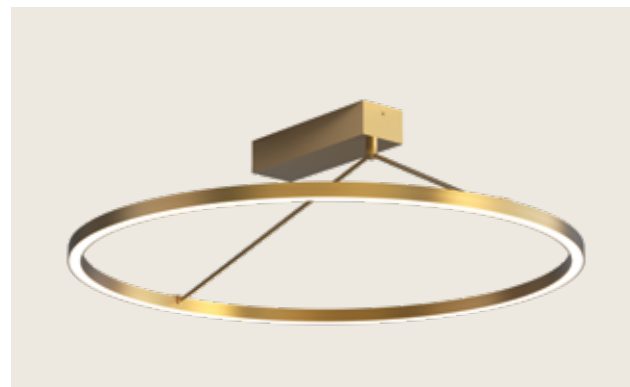

View in your space
through your mobile
camera

Enjoy your
new atmosphere!

Centralized Ambient Illumination
Stylish shapes bring calm and comfort.

01. CEILING

Power 26W
 Input 220-240V, 50/60Hz
 Color Temperature 3000K
 Lumen 1500Lm
 Cri 90
 Dimensions Ø: 40cm H: 14.3cm
 Base L: 18cm W: 6cm H: 4cm
 Dimmable Triac
 Material Metal - Aluminium - Acrylic
 Special Feature Profile 1.5x1.5cm
 Color Sandy Black / **Code 2561**
 Color Brass / **Code 2564**