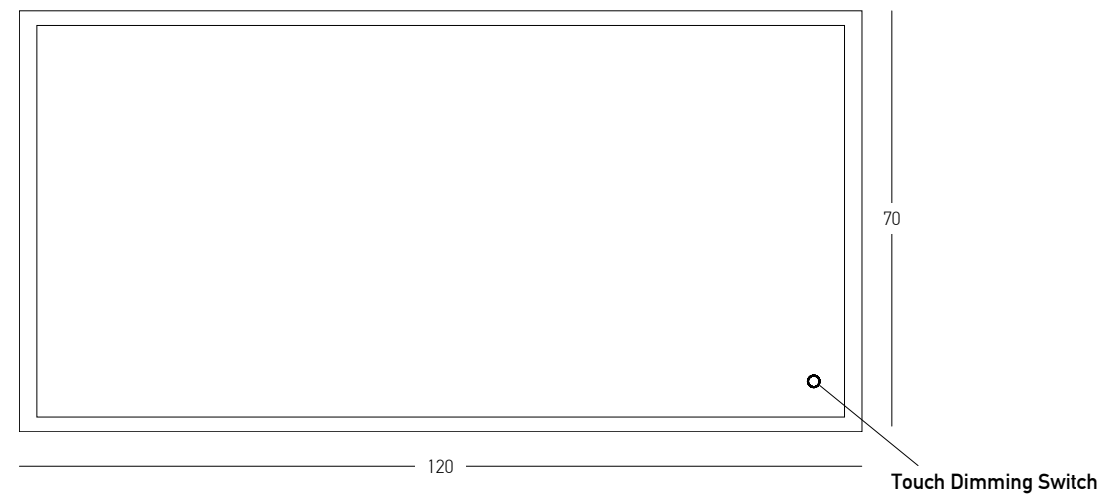

- Power 30W
- Input 220-240V, 50/60Hz
- Color Temperature 3000K, 4000K
- Lumen 2185Lm, 2390Lm
- Cri 80
- Dimensions L: 5.5cm W: 120cm H: 70cm
- Dimmable ☉
- Material Mirror - Aluminium Frame
- Special Feature Touch Dimming Switch
  Power-Off Memory Function
  Horizontal and Vertical Installation
  IP44
- Color Mirrored-Anodized Gold / **Code 25394**