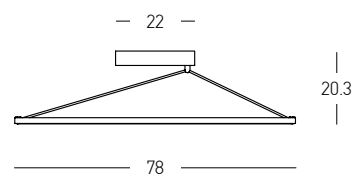

Power	51W
Input	220-240V, 50/60Hz
Color Temperature	3000K
Lumen	2670Lm
Cri	90
Dimensions	Ø: 78cm H: 20.3cm
Base	L: 22cm W: 6cm H: 4cm
Dimmable Triac	☉
Material	Metal - Aluminium - Acrylic
Special Feature	Profile 1.5x1.5cm
Color	Sandy Black / Code 2563
Color	Brass / Code 2566