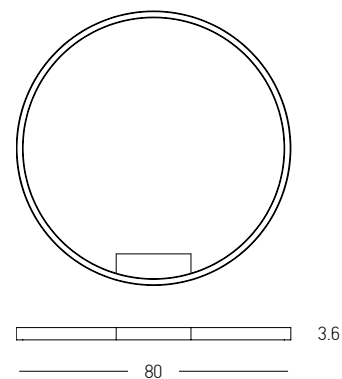

Power 50W
Input 220-240V, 50/60Hz
Color Temperature 3000K
Lumen 2956Lm
Cri 80
Dimensions Ø: 80cm H: 3.6cm
Dimmable Triac ☐
Material Aluminium - Acrylic
Special Feature Profile 2.5x3.6cm
Color Gold Matt / **Code 23026**