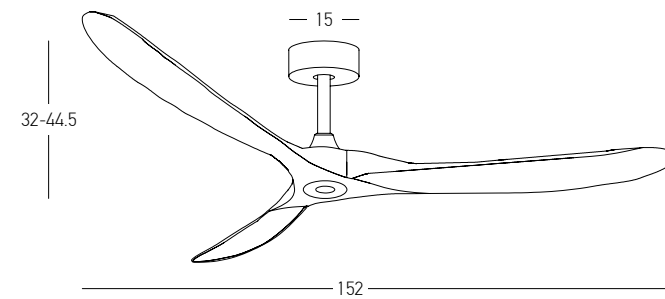

LED Light Source Without Light
Input 220-240V, 50/60Hz
dB 20
Dimensions 60" Ø: 152cm H: 32-44.5cm
Air Flow 211.7m³ min
Night Mode Time Setting 2h / 4h / 8h
Material Metal - Wood
Special Feature 2 Down Rods 12.5-25cm
Summer & Winter Function
Possibility of Installation on a Sloping Roof - 20°
Remote Control & Wall Switch Included
Motor Feature DC Motor 55W
5 Speeds
Color Black Matt-Solid Wood Blades / **Code 20259**