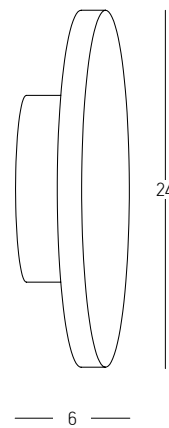

Power 10W
Input 220-240V, 50/60Hz
Color Temperature 3000K
Lumen 700Lm
Cri 80
Dimensions Ø: 24cm L: 6cm
Non Dimmable ☒
Material Metal - Acrylic
Color Brushed Brass / **Code 20350**