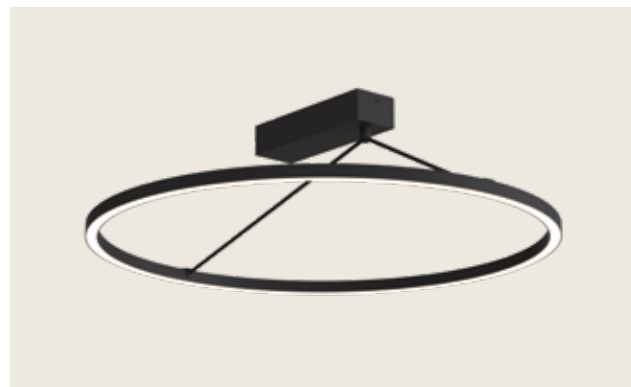

View in your space
through your mobile
camera

Enjoy your
new atmosphere!

Centralized Ambient Illumination
Stylish shapes bring calm and comfort.

01. CEILING

Power 26W
 Input 220-240V, 50/60Hz
 Color Temperature 3000K
 Lumen 1500Lm
 Cri 90
 Dimensions Ø: 40cm H: 14.3cm
 Base L: 18cm W: 6cm H: 4cm
 Dimmable Triac
 Material Metal - Aluminium - Acrylic
 Special Feature Profile 1.5x1.5cm
 Color Sandy Black / **Code 2561**
 Color Brass / **Code 2564**