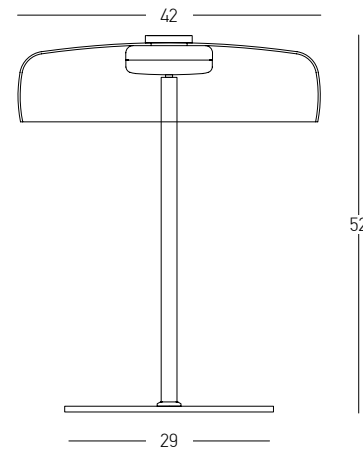

Power 15W
Input 220-240V, 50/60Hz
Color Temperature 3000K
Lumen 1554Lm
Cri 80
Dimensions Ø: 42cm H: 162cm
Glass Ø: 42cm H: 13cm
Base Ø: 29cm H: 1.5cm
Non Dimmable ☒
Material Metal - Smoked Glass
Special Feature 150cm Cable Available
Movable Shade

Color Black Matt / **Code 23055**

Power 15W
Input 220-240V, 50/60Hz
Color Temperature 3000K
Lumen 1554Lm
Cri 80
Dimensions Ø: 42cm H: 52cm
Glass Ø: 42cm H: 13cm
Base Ø: 29cm H: 1cm
Non Dimmable ☒
Material Metal - Smoked Glass
Special Feature 150cm Cable Available
Movable Shade

Color Black Matt / **Code 23054**