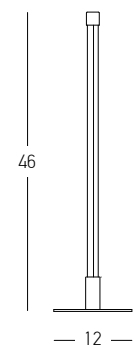

Power 20W
Input 220-240V, 50/60Hz
Color Temperature 3000K
Lumen 1600Lm
Cri 80
Dimensions Ø: 16cm H: 150cm
Base Ø: 16cm H: 0.5cm
Non Dimmable ☒
Material Metal - Aluminium - Acrylic
Color Black Matt / **Code 20123**

Power 8W
Input 220-240V, 50/60Hz
Color Temperature 3000K
Lumen 640Lm
Cri 80
Dimensions Ø: 12cm H: 46cm
Base Ø: 12cm H: 0.5cm
Non Dimmable ☒
Material Metal - Aluminium - Acrylic
Color Black Matt / **Code 20118**