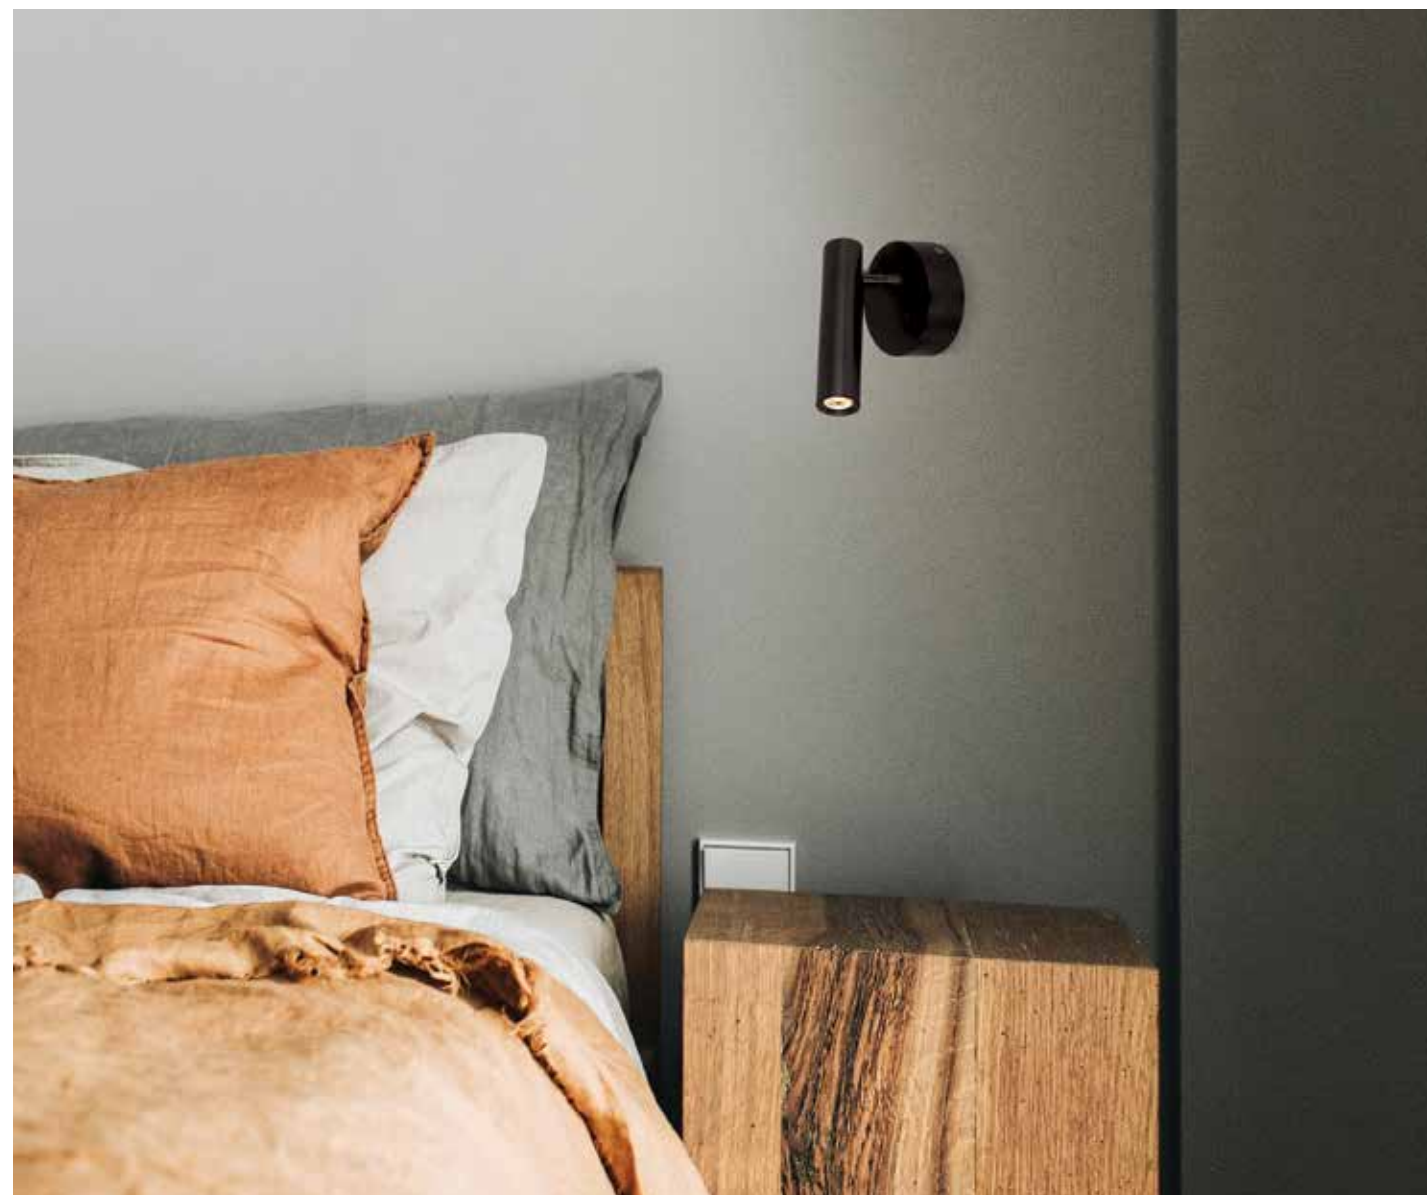

Power	3W
Input	220-240V, 50/60Hz
Color Temperature	3000K
Lumen	240Lm
Cri	80
Dimensions	Ø: 8cm L: 7-15cm H: 12cm
Base	Ø: 8cm H: 3cm
Non Dimmable	☒
Switch	On/Off
Material	Metal - Aluminium
Special Feature	Stick Ø: 3cm H: 12cm
Color	Black Matt / Code H48-B
Color	Gold / Code H48-G

Power	2.5W
Input	220-240V, 50/60Hz
Color Temperature	3000K
Lumen	140Lm
Cri	80
Dimensions	L: 12cm W: 8cm H: 20cm
Non Dimmable	☒
Switch	On/Off Push
Material	Metal - Aluminium
Special Feature	USB Charger
Color	Black Matt-Brass / Code 23038