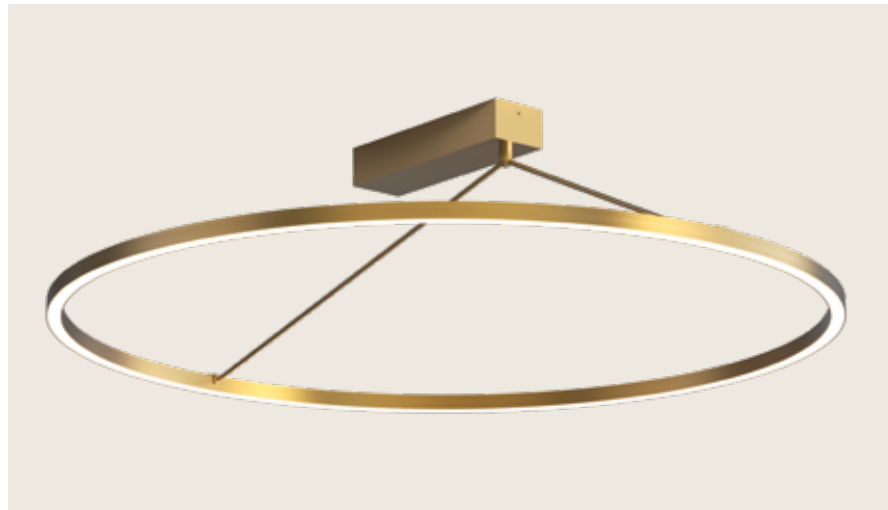

Power	51W
Input	220-240V, 50/60Hz
Color Temperature	3000K
Lumen	2670Lm
Cri	90
Dimensions	Ø: 78cm H: 20.3cm
Base	L: 22cm W: 6cm H: 4cm
Dimmable Triac	☉
Material	Metal - Aluminium - Acrylic
Special Feature	Profile 1.5x1.5cm
Color	Sandy Black / Code 2563
Color	Brass / Code 2566