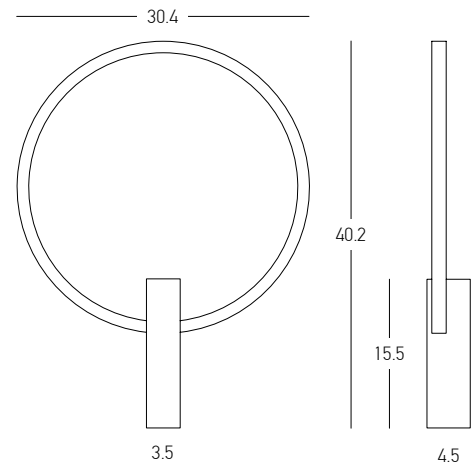

Power 12W
Input 220-240V, 50/60Hz
Color Temperature 3000K
Lumen 295Lm
Cri 80
Dimensions L: 4.5cm W: 30.4cm H: 40.2cm
Base L: 4.5cm W: 3.5cm H: 15.5cm
Ring Ø: 30.4cm
Non Dimmable ☒
Material Metal - Aluminium - Acrylic
Color Sandy Black / **Code 25319**