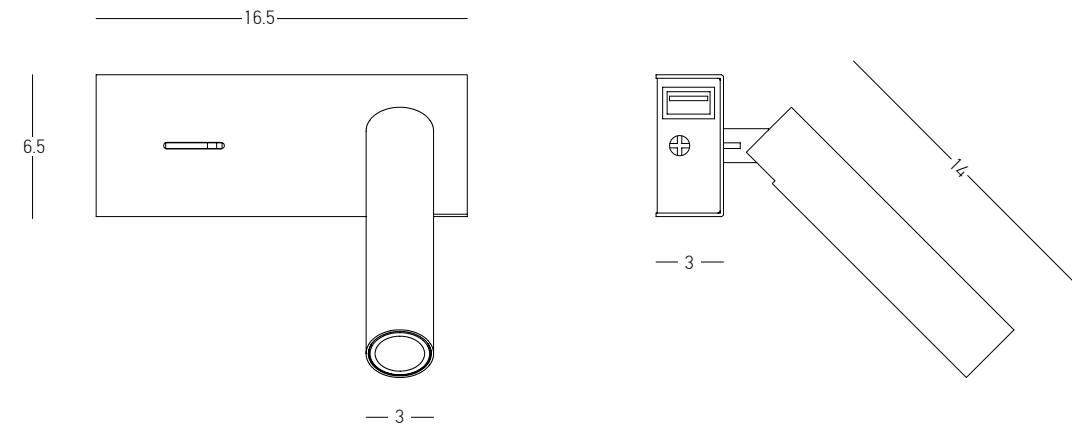

Power 3W
Input 220-240V, 50/60Hz
Color Temperature 3000K
Lumen 204Lm
Cri 80
Dimensions L: 7-19cm W: 16.5cm H: 6.5cm
Non Dimmable ☒
Switch On/Off
Material Metal - Aluminium
Special Feature USB Charger
Stick Ø: 3cm L: 14cm
Color Sandy White / **Code H74**
Color Sandy Black / **Code H75**