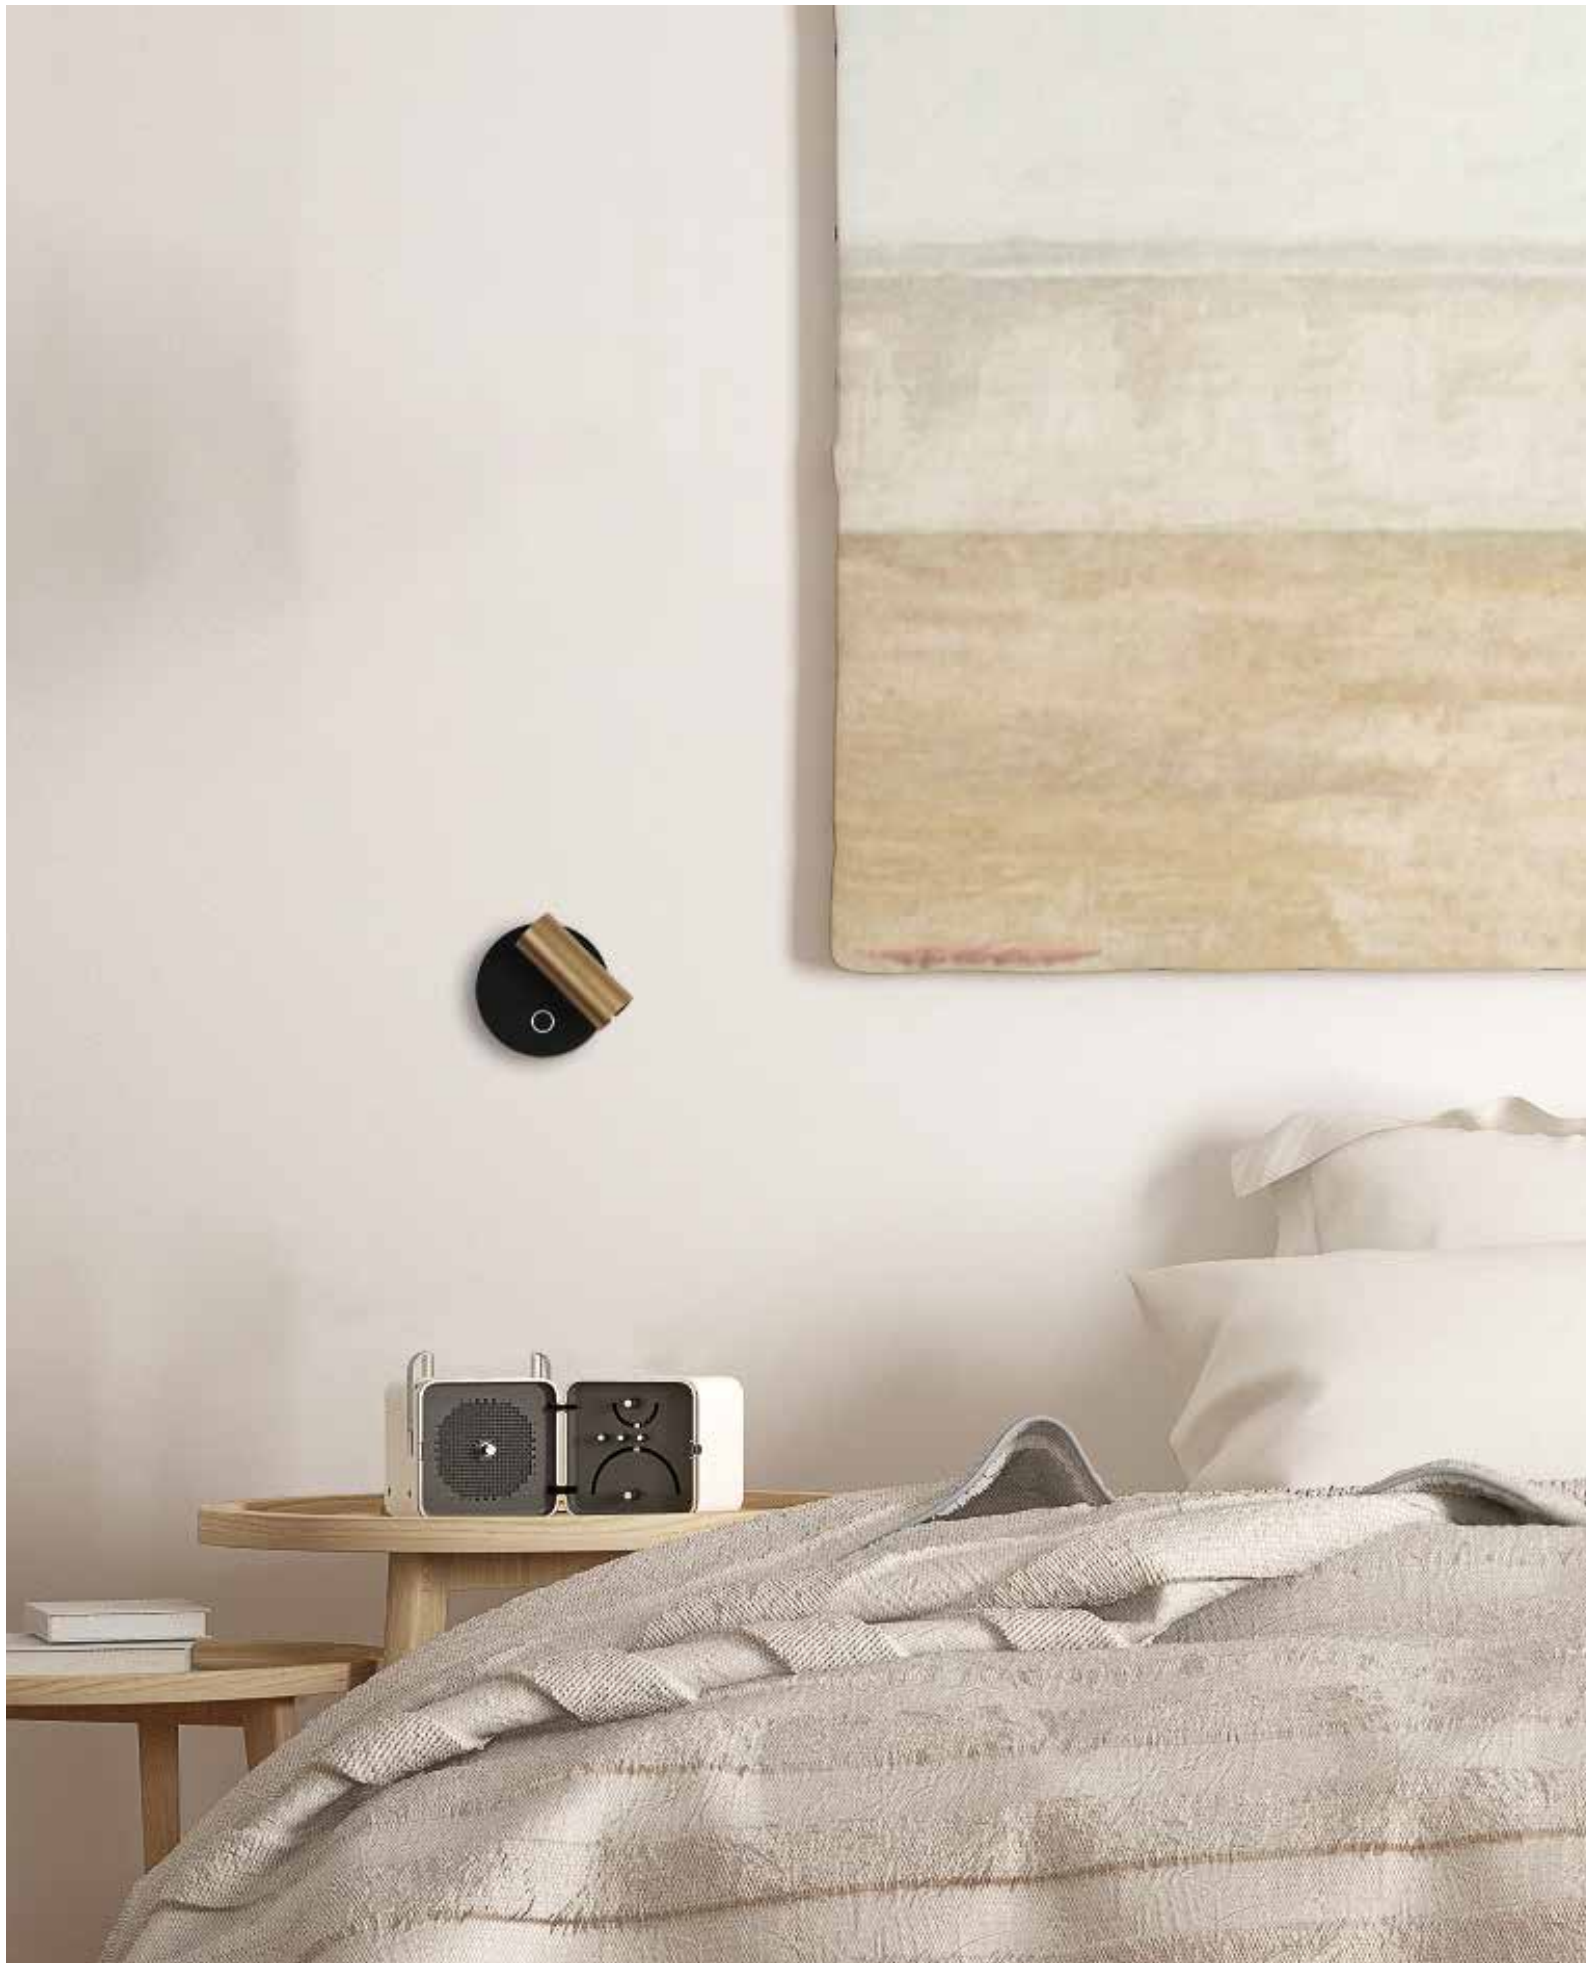

Power	3W
Input	220-240V, 50/60Hz
Color Temperature	3000K
Lumen	200Lm
Cri	95
Dimensions	Ø: 7.5cm L: 6.5cm H: 8.5cm
Base	Ø: 7.5cm L: 3cm
Dimmable	☉
Switch	Touch Dim
Material	Metal - Aluminium
Special Feature	Stick Ø: 2.8cm H: 8.5cm
Color	Sandy Black-Gold / Code 25283