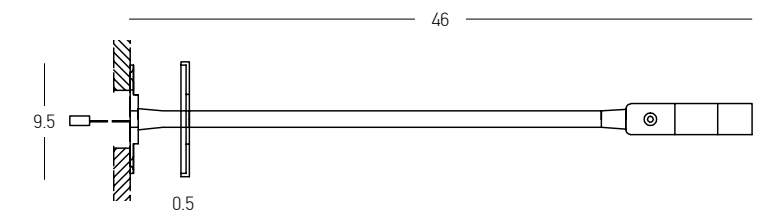

Power 3W
Input 220-240V, 50/60Hz
Color Temperature 3000K
Lumen 160Lm
Cri 90
Dimensions Ø: 7cm L: 20-46cm
Base Ø: 9.5cm L: 0.5cm
Depth 5cm
Non Dimmable ☒
Switch On/Off Intergrated Switch on Head
Material Metal - Aluminium
Cutting Hole Ø: 3.8cm
Special Feature Recessed Installation
Stick Ø: 1.9cm H: 7.7cm
Color Sandy Black / **Code 25151**