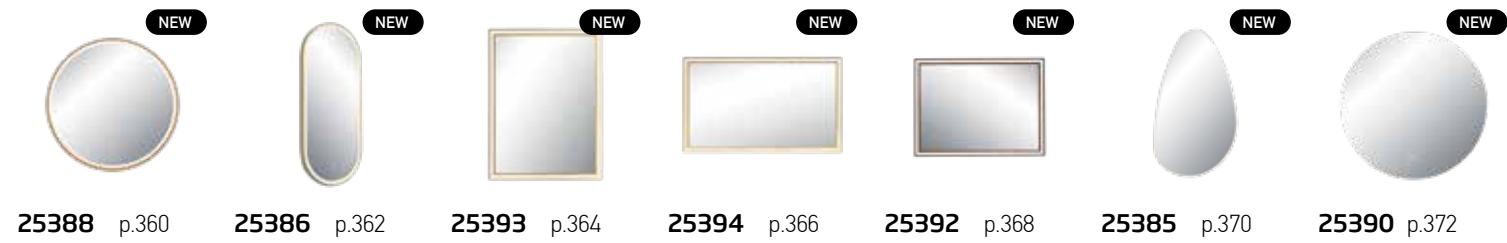

View in your space
through your mobile
camera

Enjoy your
new atmosphere!

Centralized Ambient Illumination
Stylish shapes bring calm and comfort.

01. CEILING

Power 26W
 Input 220-240V, 50/60Hz
 Color Temperature 3000K
 Lumen 1500Lm
 Cri 90
 Dimensions Ø: 40cm H: 14.3cm
 Base L: 18cm W: 6cm H: 4cm
 Dimmable Triac
 Material Metal - Aluminium - Acrylic
 Special Feature Profile 1.5x1.5cm
 Color Sandy Black / **Code 2561**
 Color Brass / **Code 2564**

Power 42W
 Input 220-240V, 50/60Hz
 Color Temperature 3000K
 Lumen 2370Lm
 Cri 90
 Dimensions Ø: 59cm H: 17.2cm
 Base L: 20cm W: 6cm H: 4cm
 Dimmable Triac
 Material Metal - Aluminium - Acrylic
 Special Feature Profile 1.5x1.5cm
 Color Sandy Black / **Code 2562**
 Color Brass / **Code 2565**

Power	51W
Input	220-240V, 50/60Hz
Color Temperature	3000K
Lumen	2670Lm
Cri	90
Dimensions	Ø: 78cm H: 20.3cm
Base	L: 22cm W: 6cm H: 4cm
Dimmable Triac	☉
Material	Metal - Aluminium - Acrylic
Special Feature	Profile 1.5x1.5cm
Color	Sandy Black / Code 2563
Color	Brass / Code 2566

Power	69W
Input	220-240V, 50/60Hz
Color Temperature	3000K
Lumen	2970Lm
Cri	90
Dimensions	L: 140cm W: 51cm H: 6cm
Base	Ø: 25cm H: 4cm
Dimmable Triac	☉
Material	Metal - Aluminium - Acrylic
Special Feature	Profile 1.5x2cm
Color	Sandy Black / Code 25410
Color	Brushed Gold / Code 25411