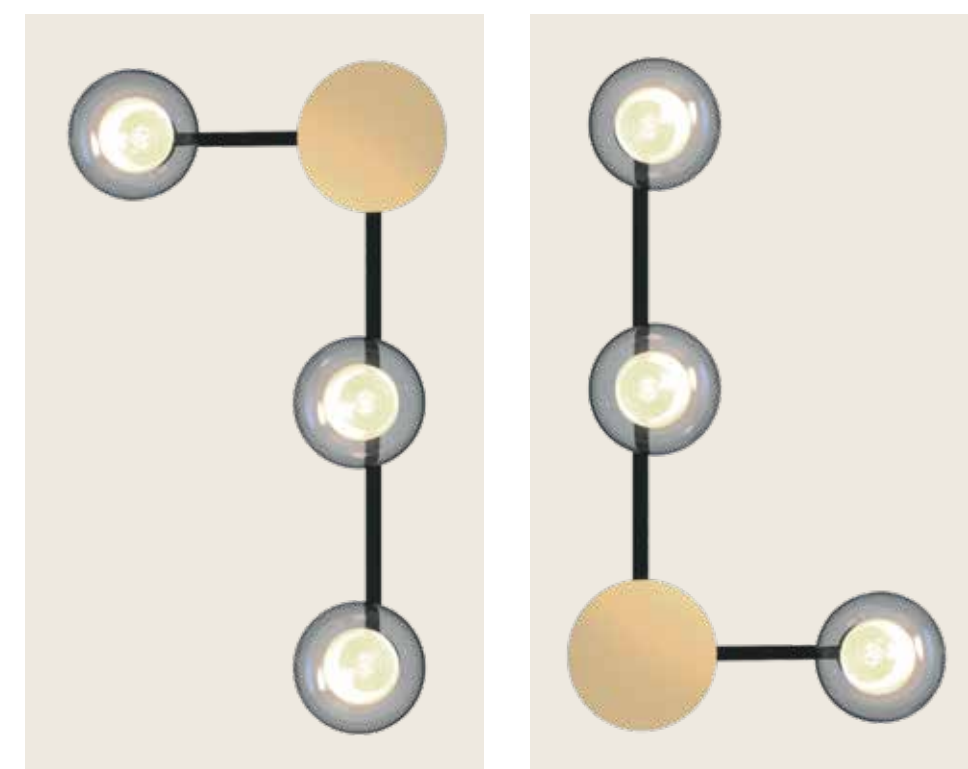

Bulb 3x G9
Power 7W MAX
Input 220-240V, 50/60Hz
Dimensions L: 15cm W: 34cm H: 61.5cm
Base Ø: 12cm H: 2.5cm
Material Metal - Aluminium - Glass
Special Feature Smoked Glasses Ø: 12cm
Color Sandy Black-Gold Matt-
Smoked Glass-Opal Glass / **Code 25414**