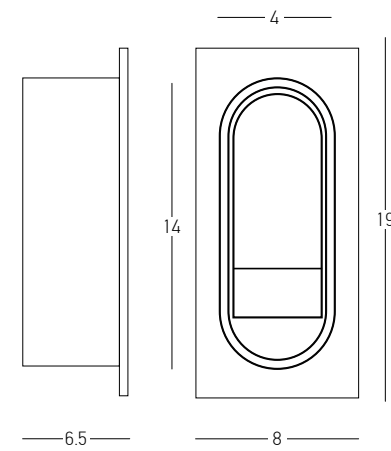

Power	3W
Input	220-240V, 50/60Hz
Color Temperature	3000K
Lumen	240Lm
Cri	80
Dimensions	W: 8cm H: 19cm
Depth	6.5cm
Non Dimmable	☒
Switch	On/Off
Material	Metal - Aluminium
Cutting Hole	17x6cm
Special Feature	Recessed Installation Stick W: 4cm H: 14cm
Color	Black Matt / Code H43