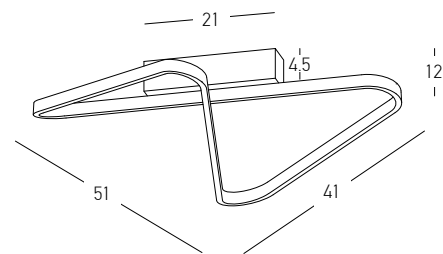

Power	45W
Input	220-240V, 50/60Hz
Color Temperature	3000K
Lumen	3040Lm
Cri	80
Dimensions	L: 51cm W: 41cm H: 12cm
Base	L: 21cm W: 5cm H: 4.5cm
Non Dimmable	☒
Material	Metal - Aluminium - Silicon
Color	Sandy Black / Code 2064
Color	Sandy White / Code 2065