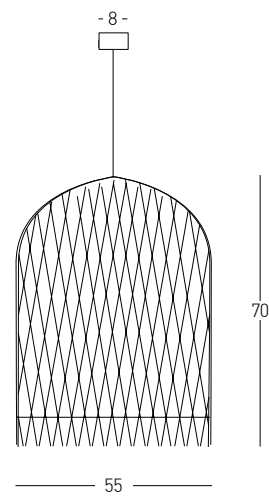

Bulb 1x E27
Power 40W MAX
Input 220-240V, 50/60Hz
Dimensions Ø: 55cm H: 70cm
Base Ø: 8cm H: 3.5cm
Material Rattan
Special Feature 150cm Cable Adjustable
Color Natural / **Code 18181**