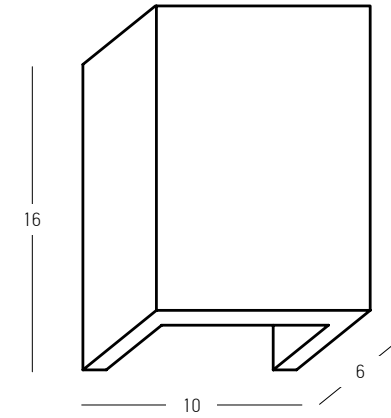

Bulb 1x G9
Power 25W MAX
Input 220-240V, 50/60Hz
Dimensions L: 10cm W: 18cm H: 9cm
Material Gypsum
Special Feature Up-Down Lighting
Color Pure White / **Code 25382**

Power 5W
Input 220-240V, 50/60Hz
Color Temperature 3000K
Lumen 510Lm
Cri 80
Dimensions L: 6cm W: 10cm H: 16cm
Non Dimmable ☒
Material Gypsum
Special Feature Up-Down Lighting
Color Pure White / **Code 25379**