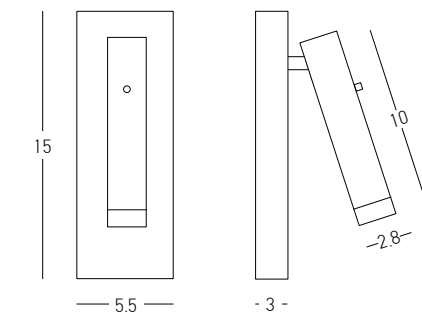

Power	3W
Input	220-240V, 50/60Hz
Color Temperature	3000K
Lumen	240Lm
Cri	80
Dimensions	L: 7cm-16cm W: 5.5cm H: 15cm
Base	L: 3cm W: 5.5cm H: 15cm
Non Dimmable	☒
Switch	On/Off Intergrated Switch on Head
Material	Metal - Aluminium
Special Feature	Microprismatic Diffuser Stick Ø: 2.8cm H: 10cm
Color	Brushed Brass / Code H68
Color	Black Matt / Code H68-B