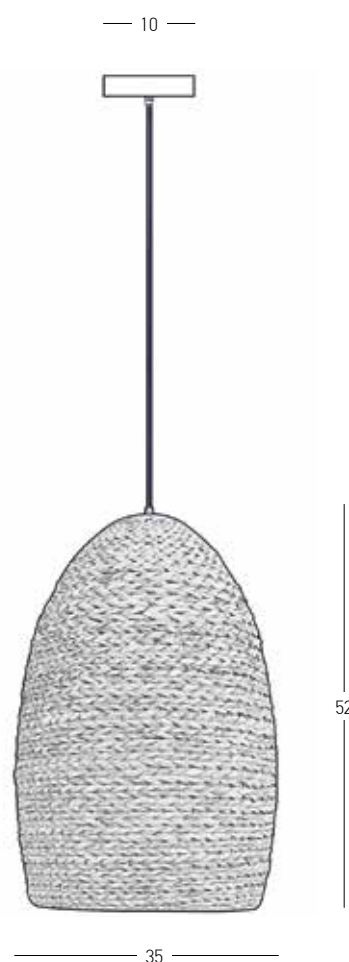

Bulb 1x E27
Power 20W MAX
Input 220-240V, 50/60Hz
Dimensions Ø: 35cm H: 52cm
Base Ø: 10cm H: 2cm
Material Metal - Rattan
Special Features 200cm Gold Fabric Cable Adjustable
Color Natural-Gold Matt Base / **Code 23195**