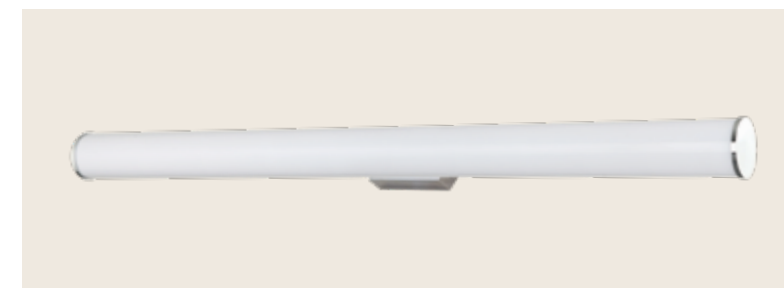

Power 21W
Input 220-240V, 50/60Hz
Color Temperature 3000K
Lumen 2200Lm
Cri 80
Dimensions L: 9.5cm W: 90cm H: 6.3cm
Base L: 3cm W: 19.5cm H: 4.5cm
Non Dimmable ☒
Material Metal - Aluminium - Acrylic
Special Feature IP44
Color Chrome / **Code 22086**