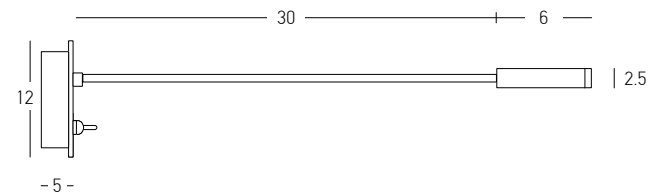

Power 3W
Input 220-240V, 50/60Hz
Color Temperature 3000K
Lumen 210Lm
Cri 80
Dimensions L: 36cm W: 4cm H: 12cm
Depth 5cm
Non Dimmable ☒
Switch On/Off
Material Metal - Aluminium
Cutting Hole 10.5x3.2cm
Special Feature Recessed Installation
Stick Ø: 2.5cm H: 6cm
Color Black / **Code H69**