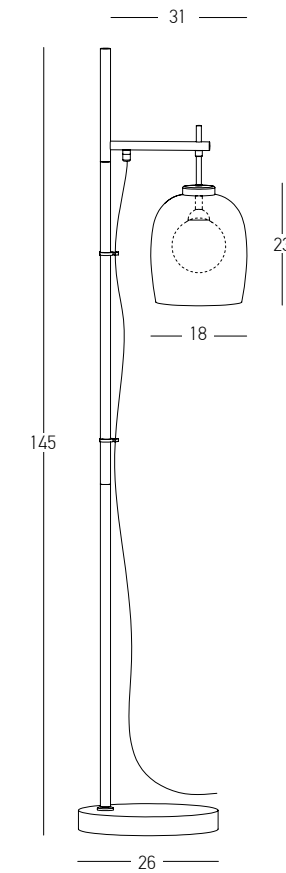

Bulb	1x G9 LED
Power	5W MAX
Input	220-240V, 50/60Hz
Dimensions	L: 31cm W: 26cm H: 145cm
Smoked Glass	Ø: 18cm H: 23cm
Base	Ø: 26cm W: 3.5cm
Material	Metal - Smoked Glass Outside Opal Glass Inside - Black Marble Base
Special Feature	150cm Cable Available Opal Glass Ø: 10cm
Color	Sandy Black-Black Marble / Code 22053