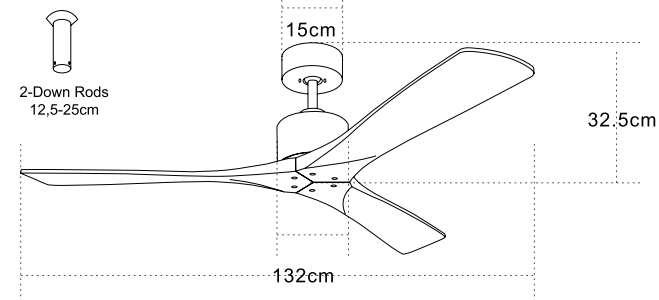

LED Light Source	Without Light
Input	220-240V, 50/60Hz
dB	23
Dimensions	52" Ø: 132cm H: 32.5-45cm
Air Flow	145.3m³ min
Night Mode	Time Setting 1h / 2h / 4h / 8h
Material	Metal - Wood
Special Feature	2 Down Rods 12.5-25cm Summer Function
Motor Feature	AC Motor 62W 3 Speeds
Color	Brown-Cherry Wood Blades / Code 19143
Color	Black Matt-Cherry Wood Blades / Code 19143-B
Color	Chrome Matt-Natural Wood Blades / Code 19142