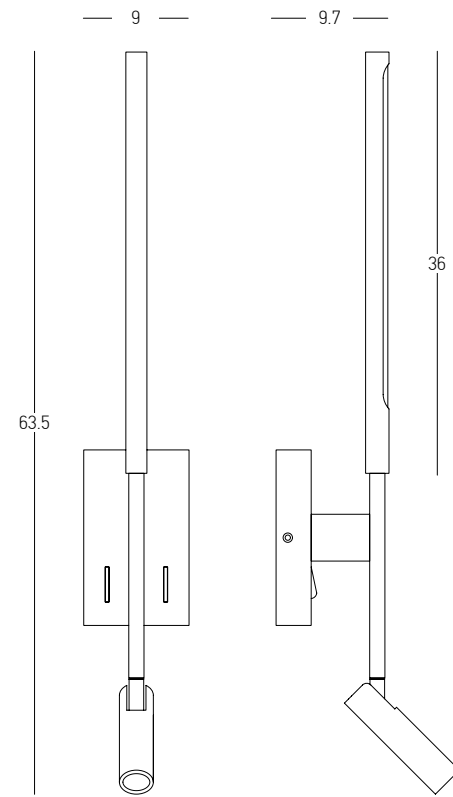

Bulb 1x G9 LED
 Power 5W MAX
 Input 220-240V, 50/60Hz
 Dimensions L: 12cm W: 10cm H: 30cm
 Base Ø: 8cm H: 2cm
 Material Metal - Opal Glass
 Special Feature Opal Glass Ø: 8cm
 Color Gold Matt / **Code H64**
 Black Matt / **Code H64-B**