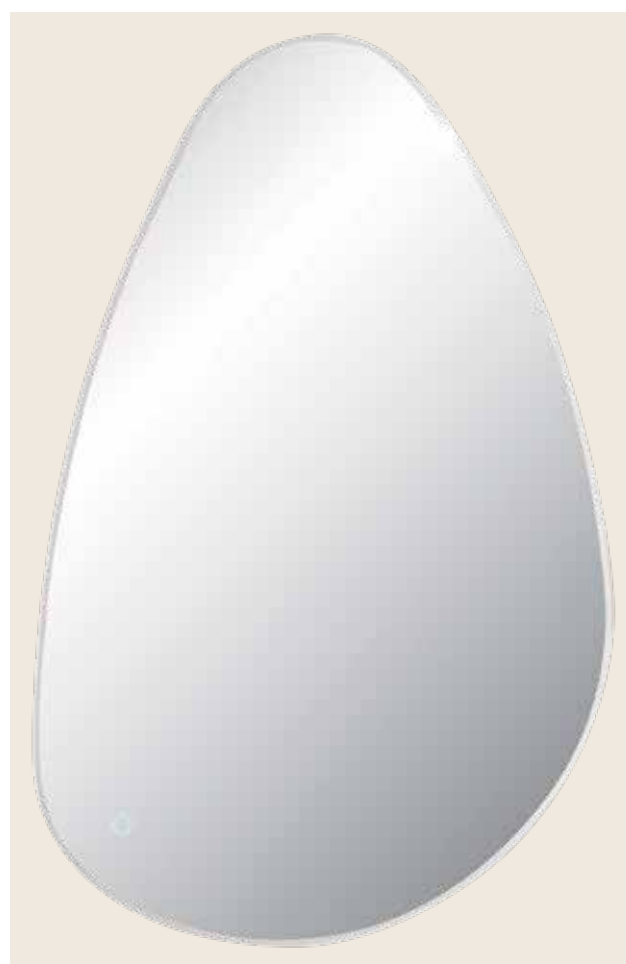

Power	18W
Input	220-240V, 50/60Hz
Color Temperature	3000K, 4000K
Lumen	1585Lm, 1740Lm
Cri	80
Dimensions	L: 3cm W: 80cm H: 55cm
Dimmable	○
Material	Mirror - Aluminium
Special Feature	Touch Dimming Switch Frameless Power-Off Memory Function Horizontal and Vertical Installation Frosted Lighting Edge IP44
Color	Mirrored / Code 25385