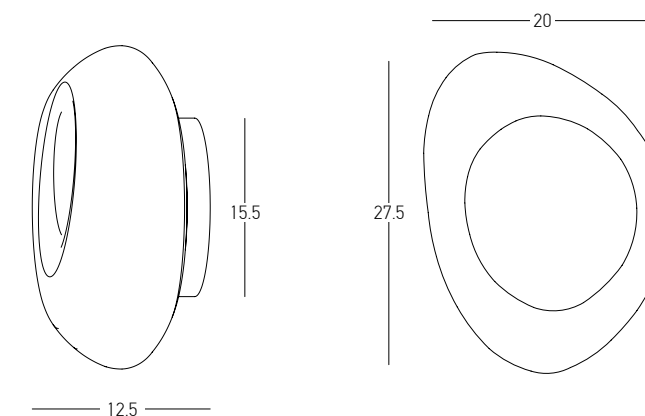

Bulb	1x E14 LED
Power	8W MAX
Input	220-240V, 50/60Hz
Dimensions	L: 12.5cm W: 20cm H: 27.5cm
Base	Ø: 15.5cm L: 2.5cm
Material	Metal - Glass
Color	Sandy Black-Gold / Code 22047
Color	Sandy Black-Chrome / Code 22048