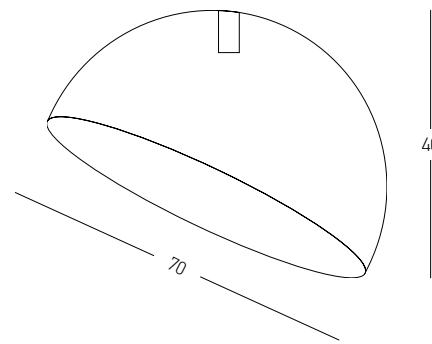

Bulb 1x E27
Power 40W MAX
Input 220-240V, 50/60Hz
Dimensions Ø: 50cm H: 30cm
Material Metal
Color Black Matt-Gold Leaf / **Code 23257**
Color White Matt-Gold Leaf / **Code 23258**

Bulb 1x E27
Power 40W MAX
Input 220-240V, 50/60Hz
Dimensions Ø: 70cm H: 40cm
Material Metal
Color Black Matt-Gold Leaf / **Code 23259**
Color White Matt-Gold Leaf / **Code 23260**