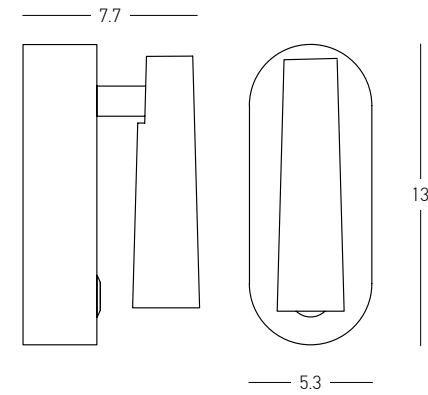

Power	3W
Input	220-240V, 50/60Hz
Color Temperature	3000K
Lumen	160Lm
Cri	90
Dimensions	L: 7.7cm W: 5.3cm H: 13cm
Base	L: 3cm W: 5.3cm H: 13cm
Non Dimmable	☒
Switch	On/Off Push
Material	Metal - Aluminium
Special Feature	Stick Ø: 2.9cm H: 11cm
Color	Black Matt-Gold / Code 25182