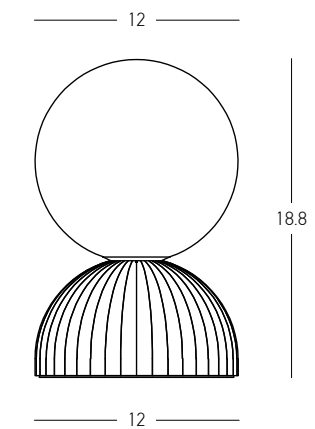

Bulb	1x G9 LED
Power	9W MAX
Dimensions	Ø: 12cm H: 18.8cm
Base	Ø: 12cm H: 6cm
Opal Glass	Ø: 12cm
Material	Metal - Clay - Opal Glass
Special Feature	150cm Black Cable Available
Color	Olive Green-Black / Code 2589
Color	Terracotta-Black / Code 2590