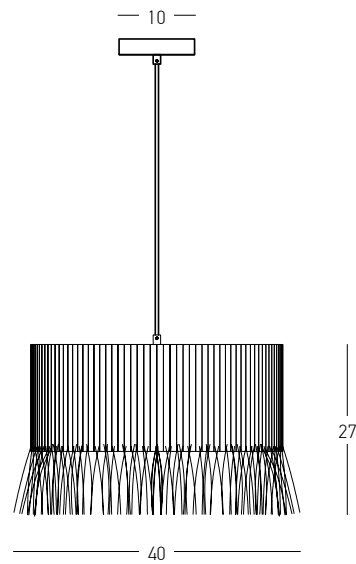

Bulb 1x E27
Power 40W MAX
Input 220-240V, 50/60Hz
Dimensions Ø: 40cm L: 27cm
Base Ø: 10cm H: 2.5cm
Material Metal - Paper Rope
Special Features 200cm Gold Fabric Cable Adjustable
Color Natural Rope-Brown Beige / **Code 25334**