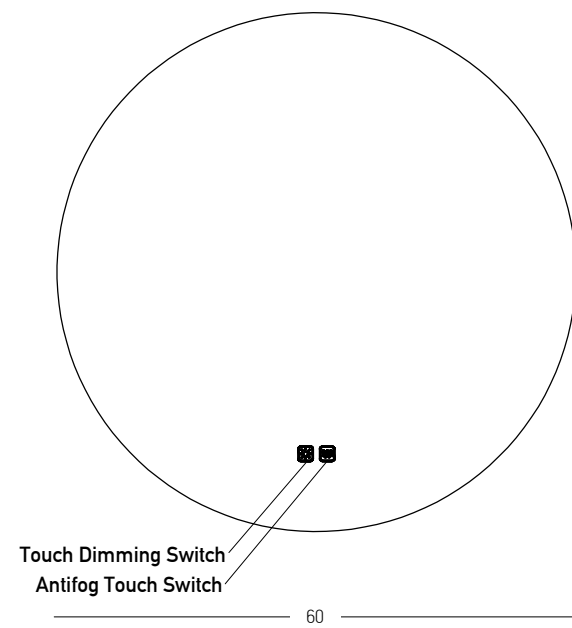

Power 15W
Input 220-240V, 50/60Hz
Color Temperature 3000K, 4000K
Lumen 870Lm, 944Lm
Cri 80
Dimensions Ø: 60cm L: 3cm
Dimmable ☉
Material Mirror - Aluminium
Special Feature Touch Dimming Switch
Antifog Touch Switch
Back Light
Frameless
Power-Off Memory Function
IP44
Color Mirror Mirrored / **Code 25390**