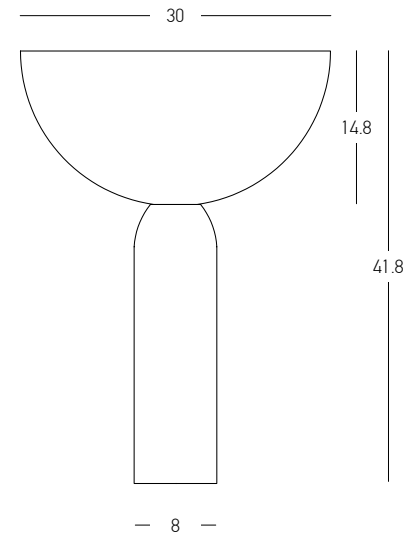

Bulb 1x E27
Power 40W MAX
Input 220-240V, 50/60Hz
Dimensions Ø: 30cm H: 41.8cm
Shade Ø: 30cm H: 14.8cm
Material Stone - Acrylic
Special Feature 150cm Transparent Cable Available
Color Natural Stone-Opal / **Code 25427**