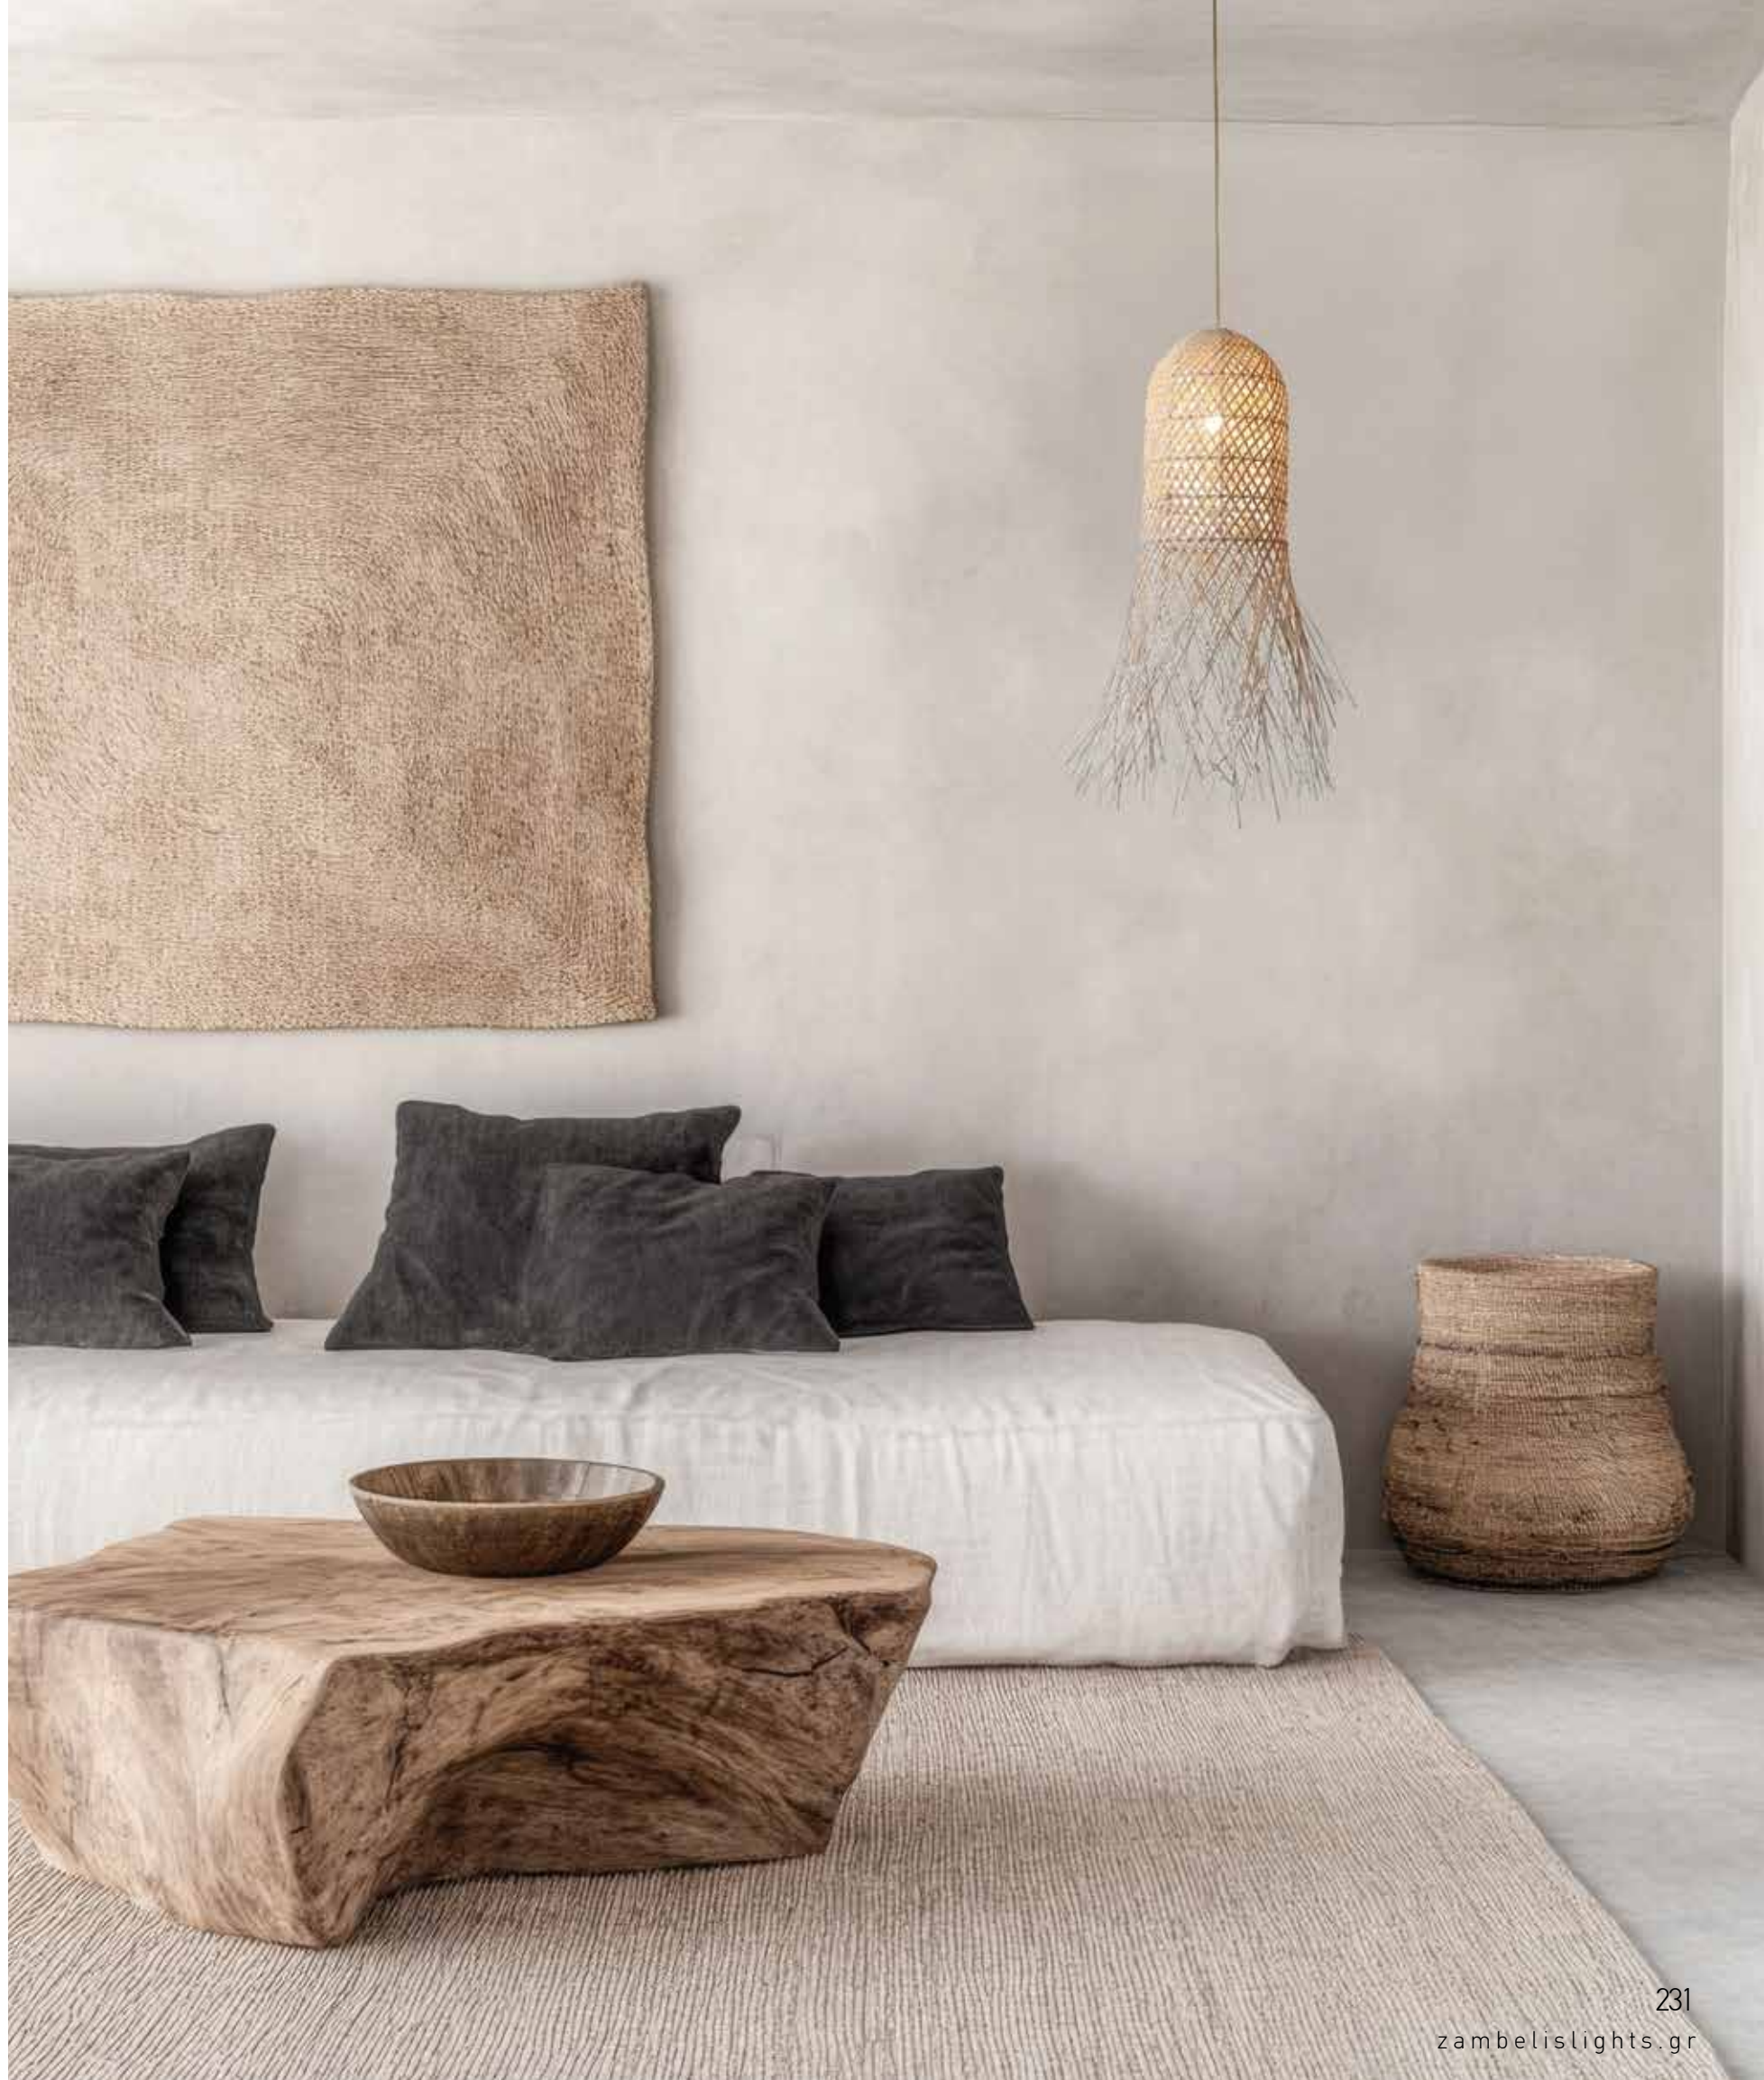

Bulb 1x E27
Power 20W MAX
Input 220-240V, 50/60Hz
Dimensions Ø: 25cm H: 80cm
Base Ø: 10cm H: 2.2cm
Material Metal - Rattan
Special Features 200cm Gold Fabric Cable Adjustable
Color Natural-Gold Matt Base / **Code 23196**