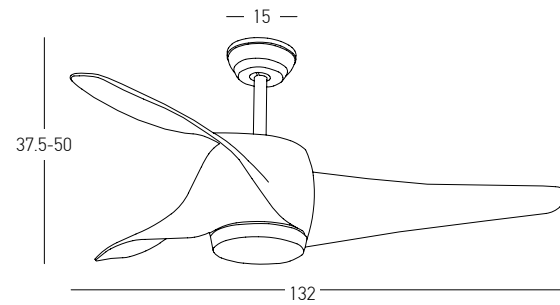

LED Light Source 15W
Input 220-240V, 50/60Hz
Color Temperature 3000K, 4000K, 6000K
Lumen 1500Lm
Cri 80
dB 20
Dimensions 52" Ø: 132cm H: 37.5-50cm
Air Flow 147.4m³ min
Night Mode Time Setting 1h / 2h / 4h / 8h
Material Metal - Acrylic - Wood
Special Feature 2 Down Rods 12.5-25cm
Summer & Winter Function
Possibility of Installation on a Sloping Roof - 20°
Remote Control & Wall Switch Included
Motor Feature DC Motor 40W
5 Speeds
Color Coffee-Cherry Wood Blades / **Code 20256**