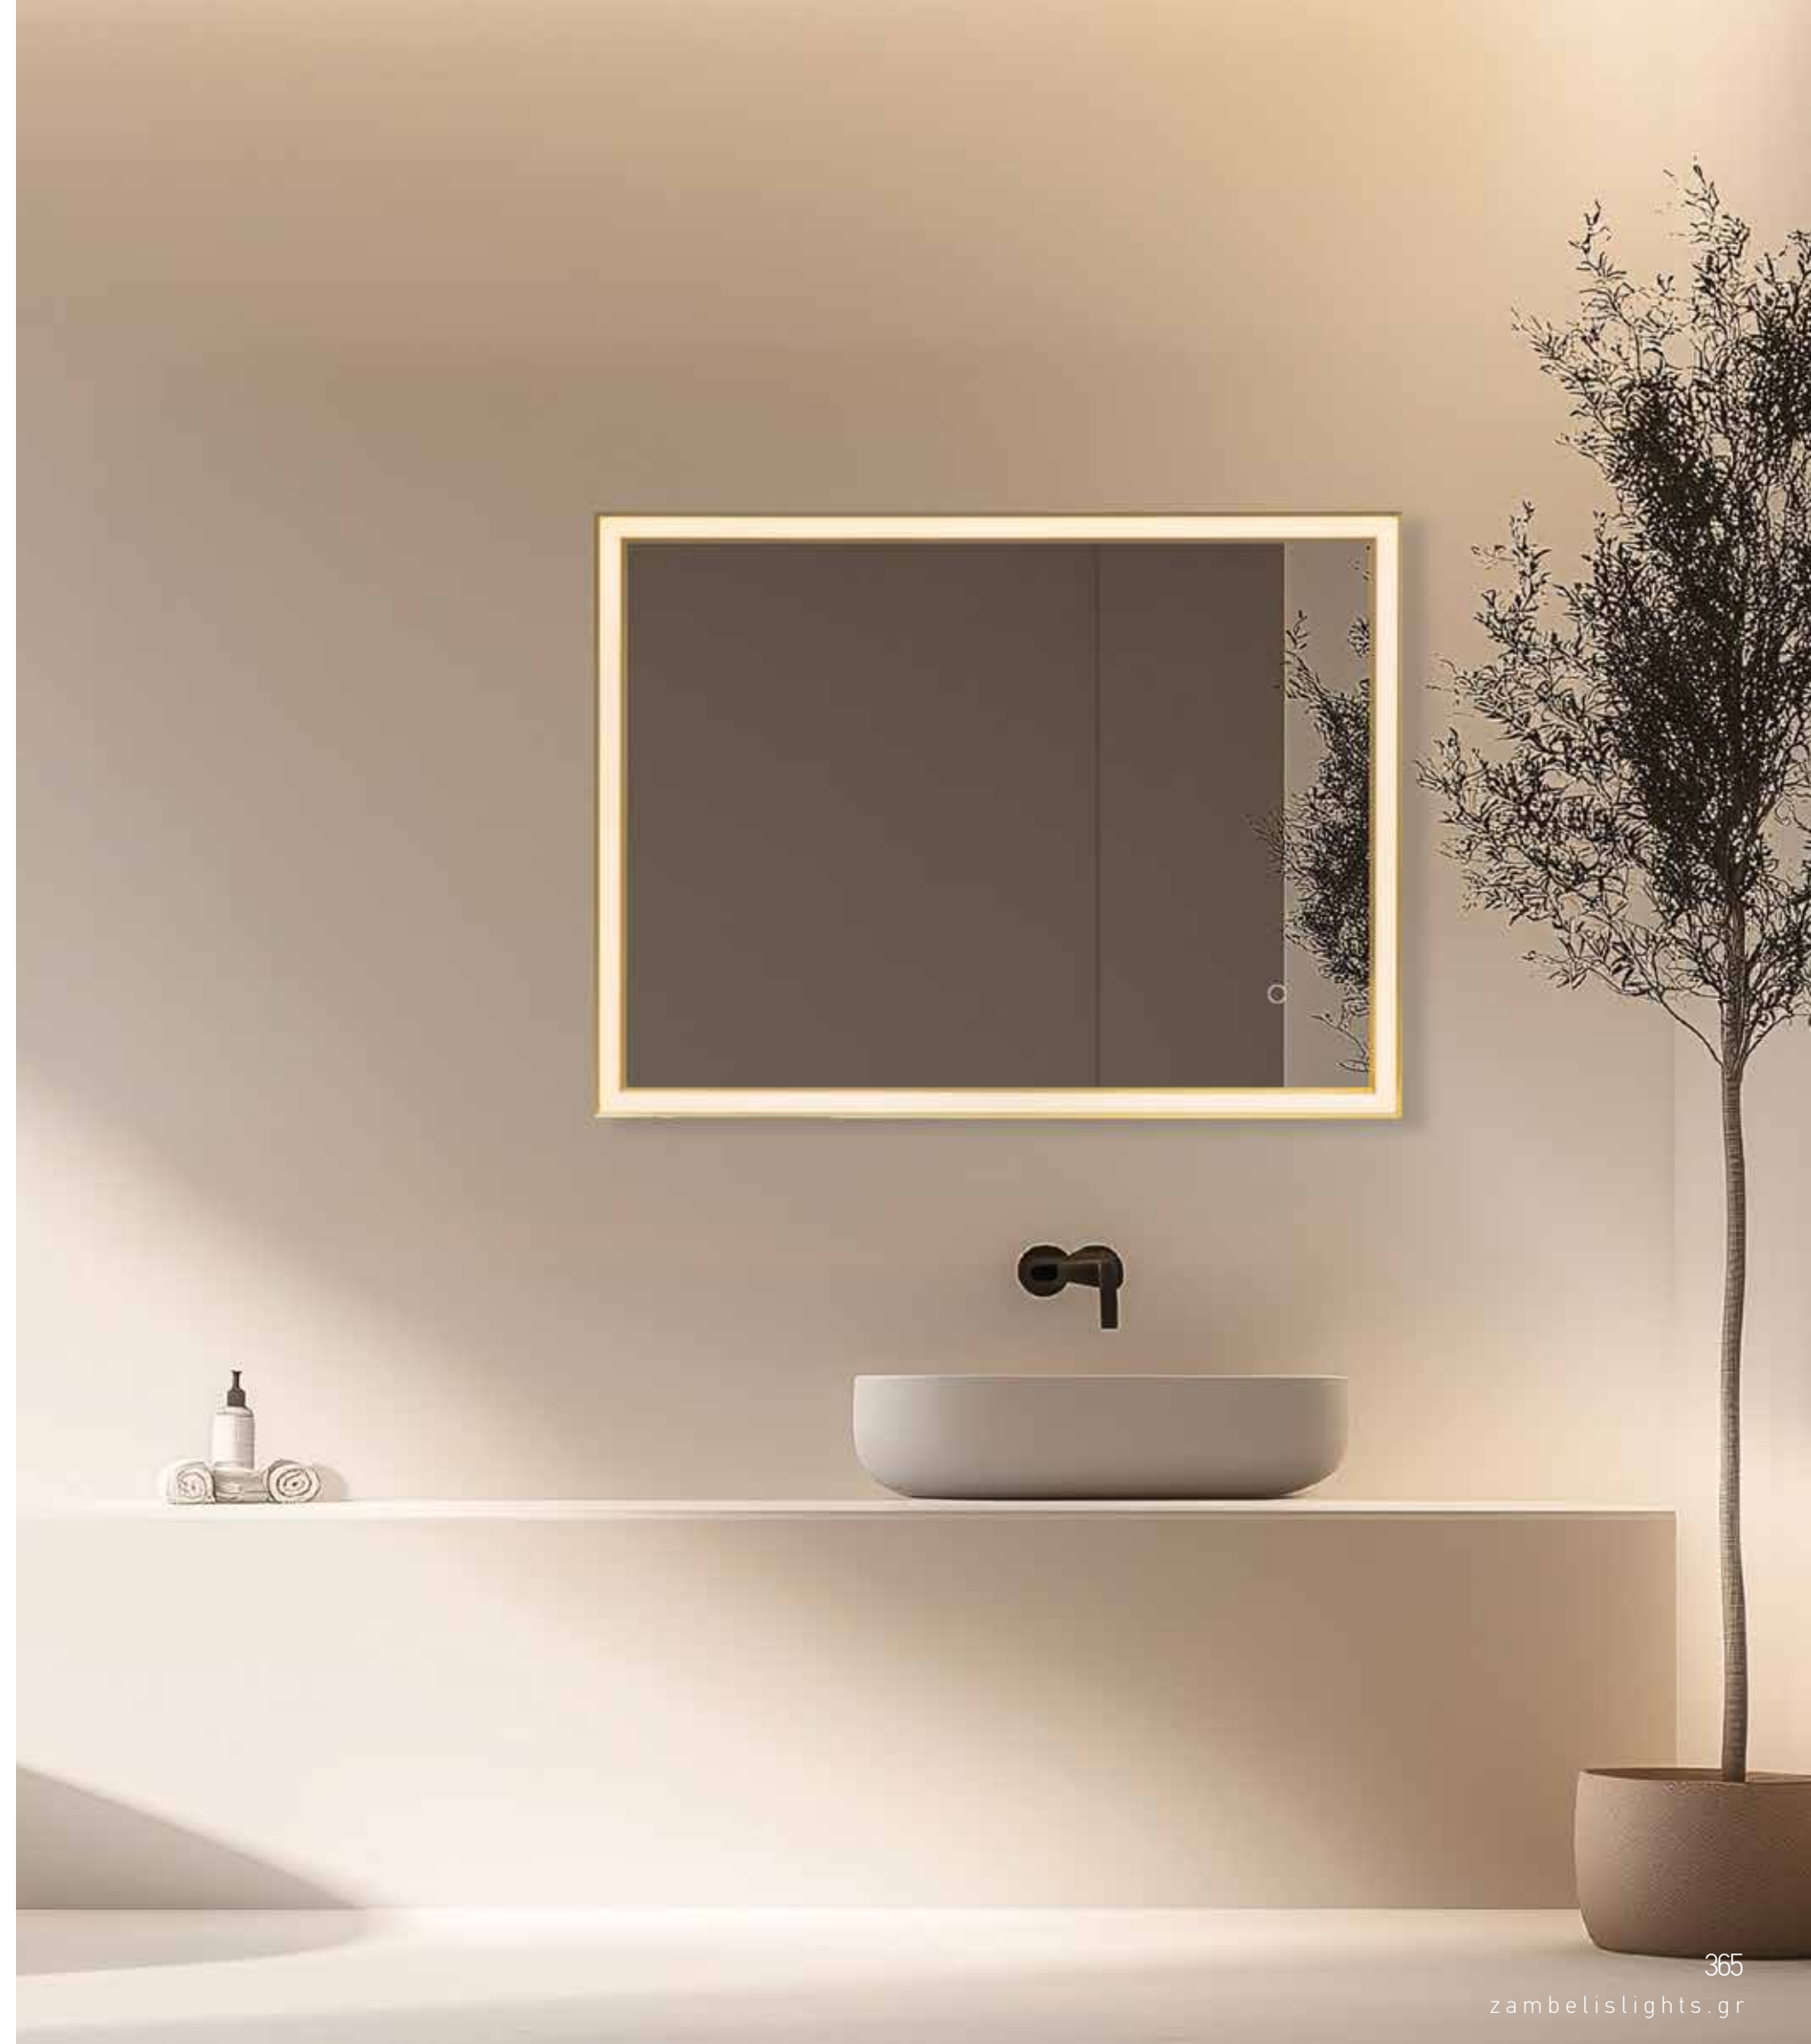

Power	23W
Input	220-240V, 50/60Hz
Color Temperature	3000K, 4000K
Lumen	2085Lm, 2210Lm
Cri	80
Dimensions	L: 5.5cm W: 80cm H: 60cm
Dimmable	☉
Material	Mirror - Aluminium Frame
Special Feature	Touch Dimming Switch Power-Off Memory Function Horizontal and Vertical Installation IP44
Color	Mirrored-Anodized Gold / Code 25393