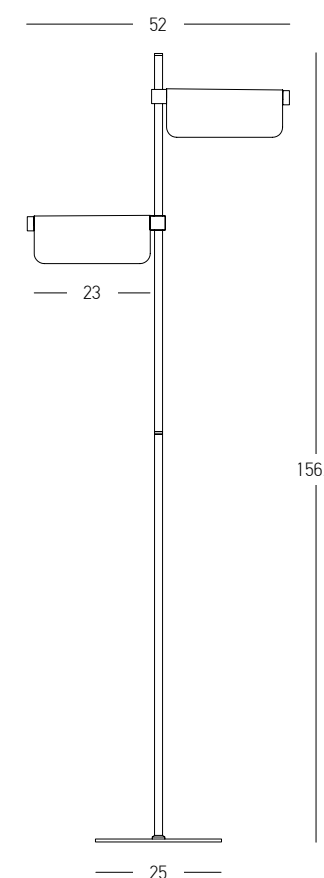

Power	12W
Input	220-240V, 50/60Hz
Color Temperature	3000K
Lumen	810Lm
Cri	80
Dimensions	L: 52cm W: 25cm H: 156.5cm
Base	Ø: 25cm H: 0.5cm
Dimmable	☉
Material	Metal - Aluminium - Acrylic
Special Feature	120cm Cable Available Movable Light Deflectors 3 Step Dimming
Color	Brushed Gold / Code 25194