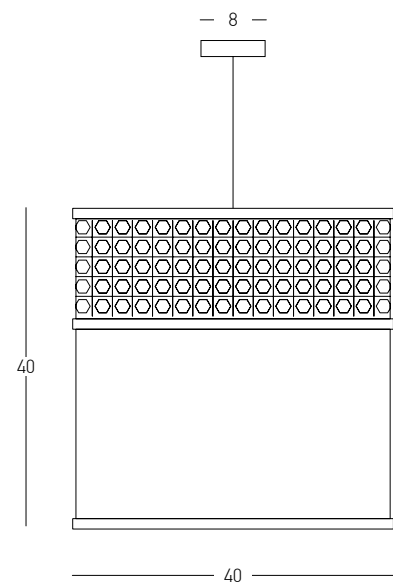

Bulb 1x E27
 Power 40W MAX
 Input 220-240V, 50/60Hz
 Dimensions Ø: 40cm H: 40cm
 Base Ø: 10cm H: 2cm
 Material Metal - Paper Rope
 Special Feature 200cm Cable Adjustable
 Color Natural-Black Matt / **Code 20236**