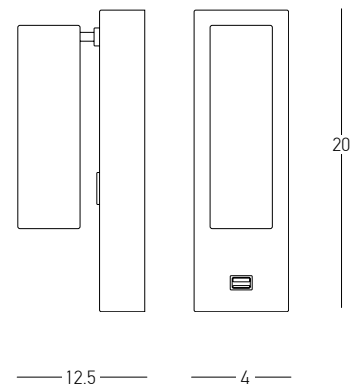

Power 3W
Input 220-240V, 50/60Hz
Color Temperature 3000K
Lumen 240Lm
Cri 80
Dimensions L: 12.5-19cm W: 4cm H: 20cm
Non Dimmable ☒
Switch On/Off
Material Metal - Aluminium
Special Feature USB Charger
Color Black Matt / **Code H35**