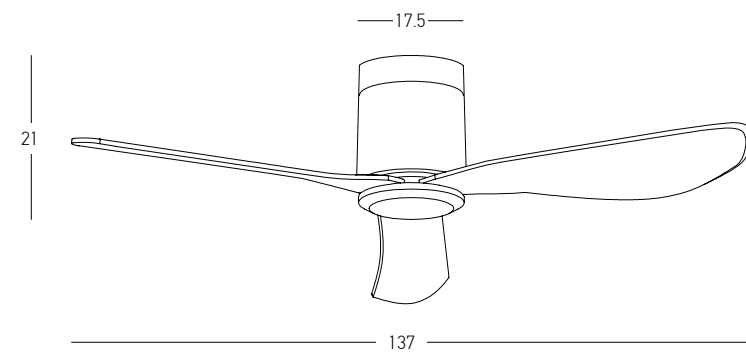

LED Light Source Without Light
Input 220-240V, 50/60Hz
dB 20
Dimensions 54" Ø: 137cm H: 21cm
Air Flow 195m³ min
Night Mode Time Setting 1h / 2h / 4h / 8h
Material Metal - ABS
Special Feature TUYA WiFi Remote Control
Summer & Winter Function
Motor Feature DC Motor 40W
5 Speeds
Color Black Matt / Code 20257