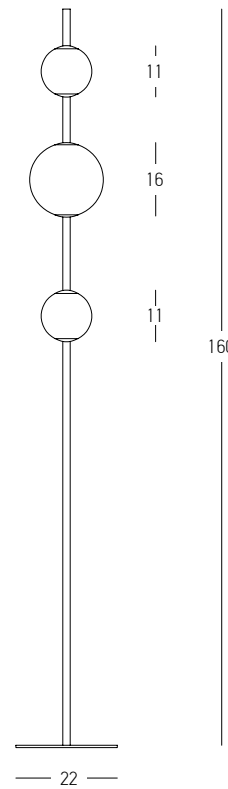

Power 6W
Input 220-240V, 50/60Hz
Color Temperature 3000K
Lumen 480Lm
Cri 80
Dimensions Ø: 11cm H: 42cm
Base Ø: 14cm H: 0.5cm
Non Dimmable ☒
Material Metal - Opal Glass
Special Feature 100cm Cable Available
Glass Ø: 11cm
Color Black Matt / **Code 20134**

Power 12W
Input 220-240V, 50/60Hz
Color Temperature 3000K
Lumen 960Lm
Cri 80
Dimensions Ø: 16cm H: 160cm
Base Ø: 22cm H: 0.5cm
Non Dimmable ☒
Material Metal - Opal Glass
Special Feature 200cm Cable Available
Glass Ø: 16cm | Ø: 11cm
Color Black Matt / **Code 20135**