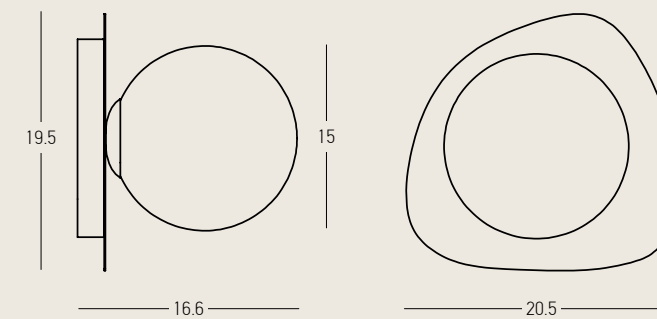

Bulb	1x G9 LED
Power	4W MAX
Dimensions	L: 16.6cm W: 20.5cm H: 19.5cm
Base	Ø: 15cm L: 2cm
Glass	Ø: 15cm
Material	Metal - Aluminium - Glass
Color	Sandy White-Smoked Glass / Code 2579
Color	Gold Matt-Smoked Glass / Code 2580