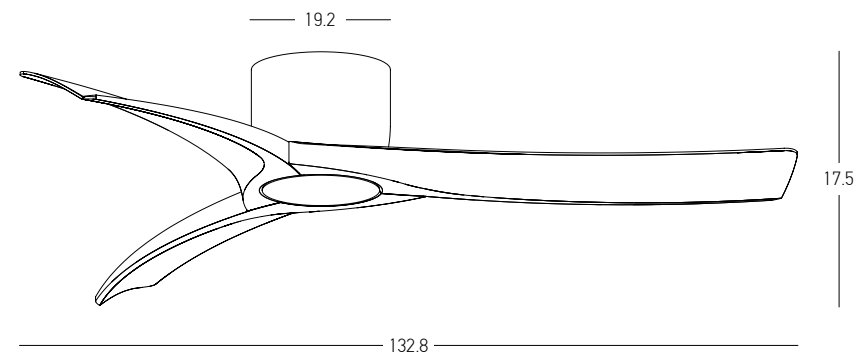

LED Light Source	Without Light
Input	220-240V, 50/60Hz
dB	20
Dimensions	52.3" Ø: 132.8cm H: 17.5cm
Air Flow	188m³ min
Night Mode	Time Setting 1h / 4h / 8h
Material	Metal - ABS
Special Feature	Summer & Winter Function Remote Control & Wall Switch Included
Motor Feature	DC Motor 31W 6 Speeds
Color	Black Matt / Code 25395
Color	White Matt / Code 25396