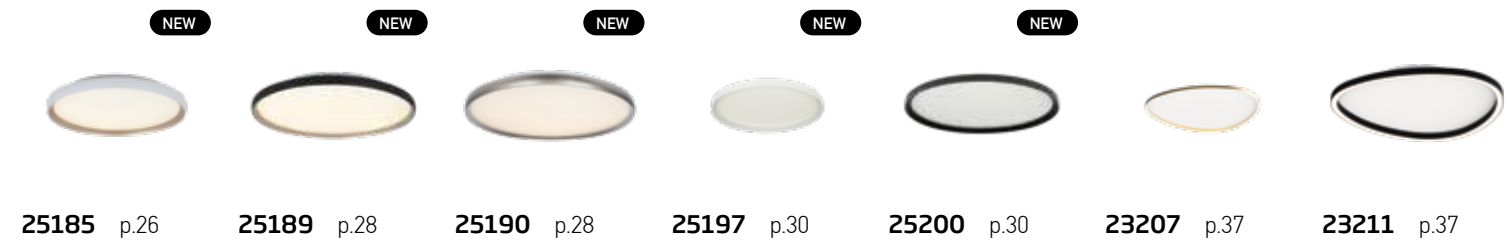

View in your space
through your mobile
camera

Enjoy your
new atmosphere!

Centralized Ambient Illumination
Stylish shapes bring calm and comfort.

01. CEILING

Power 26W
 Input 220-240V, 50/60Hz
 Color Temperature 3000K
 Lumen 1500Lm
 Cri 90
 Dimensions Ø: 40cm H: 14.3cm
 Base L: 18cm W: 6cm H: 4cm
 Dimmable Triac
 Material Metal - Aluminium - Acrylic
 Special Feature Profile 1.5x1.5cm
 Color Sandy Black / **Code 2561**
 Color Brass / **Code 2564**

Power 42W
 Input 220-240V, 50/60Hz
 Color Temperature 3000K
 Lumen 2370Lm
 Cri 90
 Dimensions Ø: 59cm H: 17.2cm
 Base L: 20cm W: 6cm H: 4cm
 Dimmable Triac
 Material Metal - Aluminium - Acrylic
 Special Feature Profile 1.5x1.5cm
 Color Sandy Black / **Code 2562**
 Color Brass / **Code 2565**