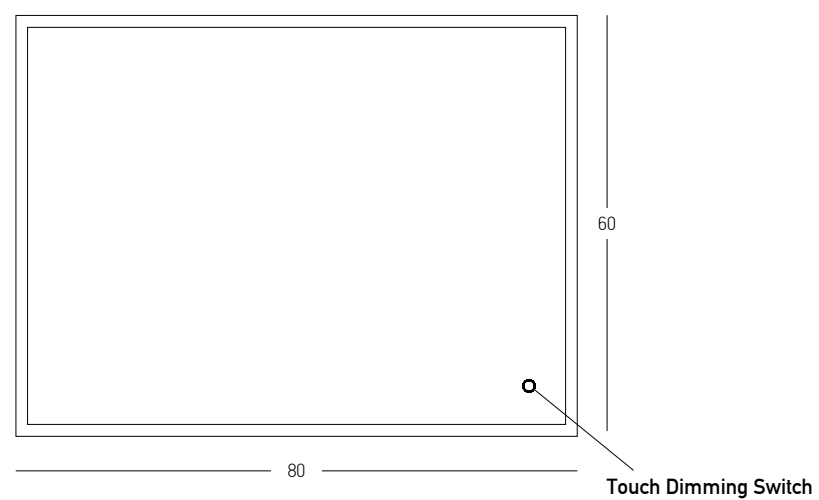

- Power 30W
- Input 220-240V, 50/60Hz
- Color Temperature 3000K, 4000K
- Lumen 2185Lm, 2390Lm
- Cri 80
- Dimensions L: 5.5cm W: 120cm H: 70cm
- Dimmable ☉
- Material Mirror - Aluminium Frame
- Special Feature Touch Dimming Switch
Power-Off Memory Function
Horizontal and Vertical Installation
IP44
- Color Mirrored-Anodized Gold / **Code 25394**