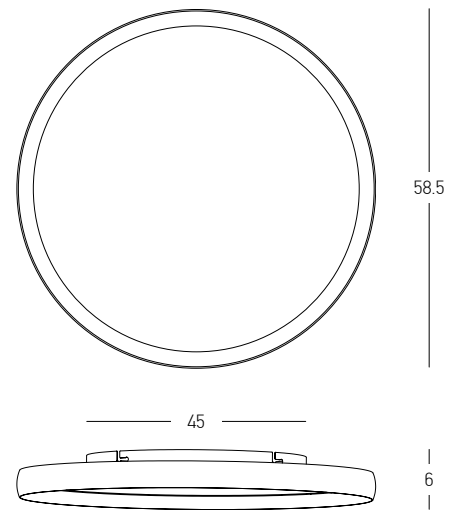

Power 42W
Input 220-240V, 50/60Hz
Color Temperature 2700K, 3000K, 4000K
Lumen 2989Lm, 3035Lm, 3085Lm
Cri 90
Dimensions Ø: 58.5cm H: 6cm
Base Ø: 45cm H: 3cm
Dimmable Triac ☐
Material Metal - Aluminium - Microprismatic Acrylic
Color White Matt-Gold / **Code 25188**
Color Black Matt-Gold / **Code 25189**
Color Brushed Grey / **Code 25190**