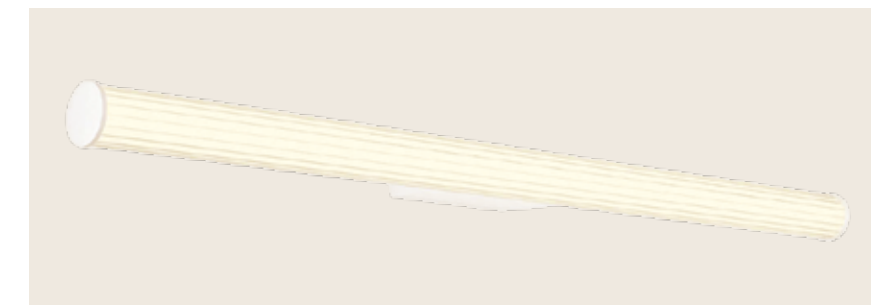

Power 20W
Input 220-240V, 50/60Hz
Color Temperature 3000K, 4000K
Lumen 1580Lm, 1622Lm
Cri 90
Dimensions L: 12.3cm W: 90cm H: 6.2cm
Base L: 6cm W: 15cm H: 4cm
Non Dimmable ☒
Material Metal - Aluminium - Glass
Special Feature IP44
Color Sandy White / **Code 25457**