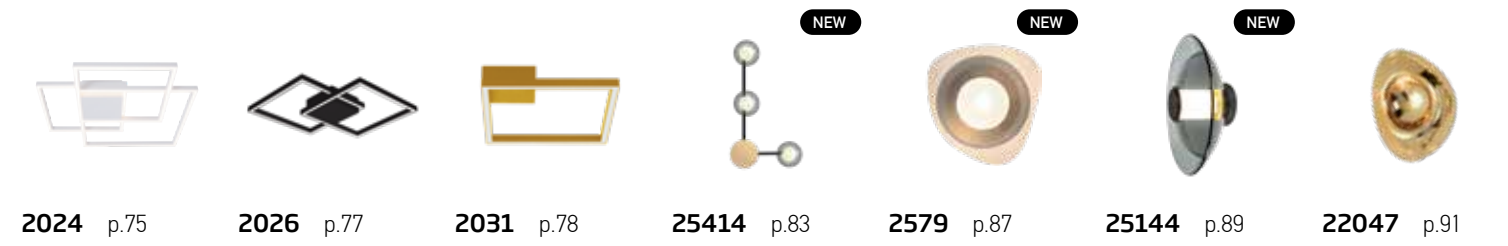

View in your space
through your mobile
camera

Enjoy your
new atmosphere!

Centralized Ambient Illumination
Stylish shapes bring calm and comfort.

01. CEILING

Power 26W
 Input 220-240V, 50/60Hz
 Color Temperature 3000K
 Lumen 1500Lm
 Cri 90
 Dimensions Ø: 40cm H: 14.3cm
 Base L: 18cm W: 6cm H: 4cm
 Dimmable Triac
 Material Metal - Aluminium - Acrylic
 Special Feature Profile 1.5x1.5cm
 Color Sandy Black / **Code 2561**
 Color Brass / **Code 2564**