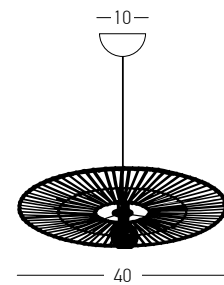

Bulb 1x E27
Power 40W MAX
Input 220-240V, 50/60Hz
Dimensions Ø: 40cm H: 1.5cm
Base Ø: 10cm H: 5cm
Material Metal - Bamboo
Special Feature 150cm Cable Adjustable
Color Natural-White / **Code 19107**