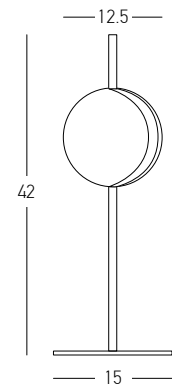

Power 8W
Input 220-240V, 50/60Hz
Color Temperature 3000K
Lumen 640Lm
Cri 80
Dimensions Ø: 12.5cm H: 42cm
Base Ø: 15cm H: 0.5cm
Non Dimmable ☒
Material Metal - Aluminium - Acrylic
Special Feature Opal Diffuser Ø: 12.5cm
Color Black Matt-Gold Matt / **Code 2004**