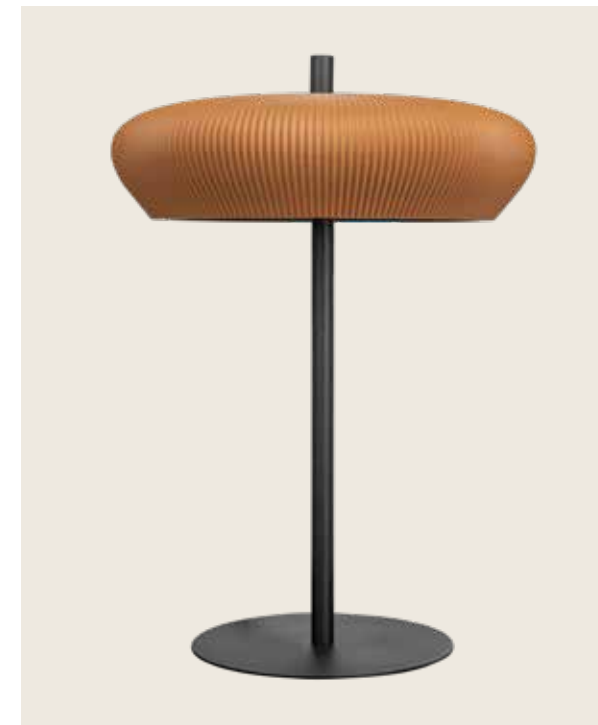

Warm Glow - Flexible Placement
Create cozy corners with floor and
table lights.

03. FLOOR & TABLE

Bulb	1x G9 LED
Power	9W MAX
Dimensions	Ø: 12cm H: 18.8cm
Base	Ø: 12cm H: 6cm
Opal Glass	Ø: 12cm
Material	Metal - Clay - Opal Glass
Special Feature	150cm Black Cable Available
Color	Olive Green-Black / Code 2589
Color	Terracotta-Black / Code 2590