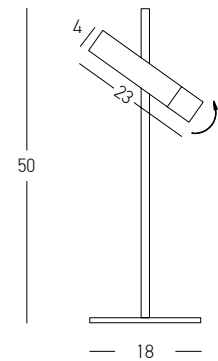

Power 7W
Input 220-240V, 50/60Hz
Color Temperature 3000K
Lumen 560Lm
Cri 80
Dimensions Ø: 22cm H: 151cm
Base Ø: 22cm H: 0.5cm
Spots Dimension Ø: 4cm L: 23cm
Non Dimmable ☒
Material Metal - Aluminium
Special Feature Movable Spots
Color Sandy Black-Gold / **Code 22032**

Power 4W
Input 220-240V, 50/60Hz
Color Temperature 3000K
Lumen 300Lm
Cri 80
Dimensions L: 23cm W: 18cm H: 50cm
Base Ø: 18cm H: 0.5cm
Spot Dimension Ø: 4cm L: 23cm
Non Dimmable ☒
Material Metal - Aluminium
Special Feature Movable Spot
Color Sandy Black - Gold / **Code 22030**