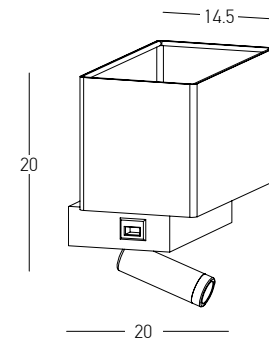

LED 3W
Bulb 1x E27
Power 40W MAX
Input 220-240V, 50/60Hz
Color Temperature 3000K
Lumen 240Lm
Cri 80
Dimensions L: 14.5-20cm W: 20cm H: 20cm
Non Dimmable ☒
Switch 2 On/Off
Material Metal - Aluminium - Fabric Shade
Special Feature USB Charger
Shade L: 12cm W: 20cm H: 11cm
Stick Ø: 2.8cm H: 8.5cm
Color Black Matt / **Code H59**