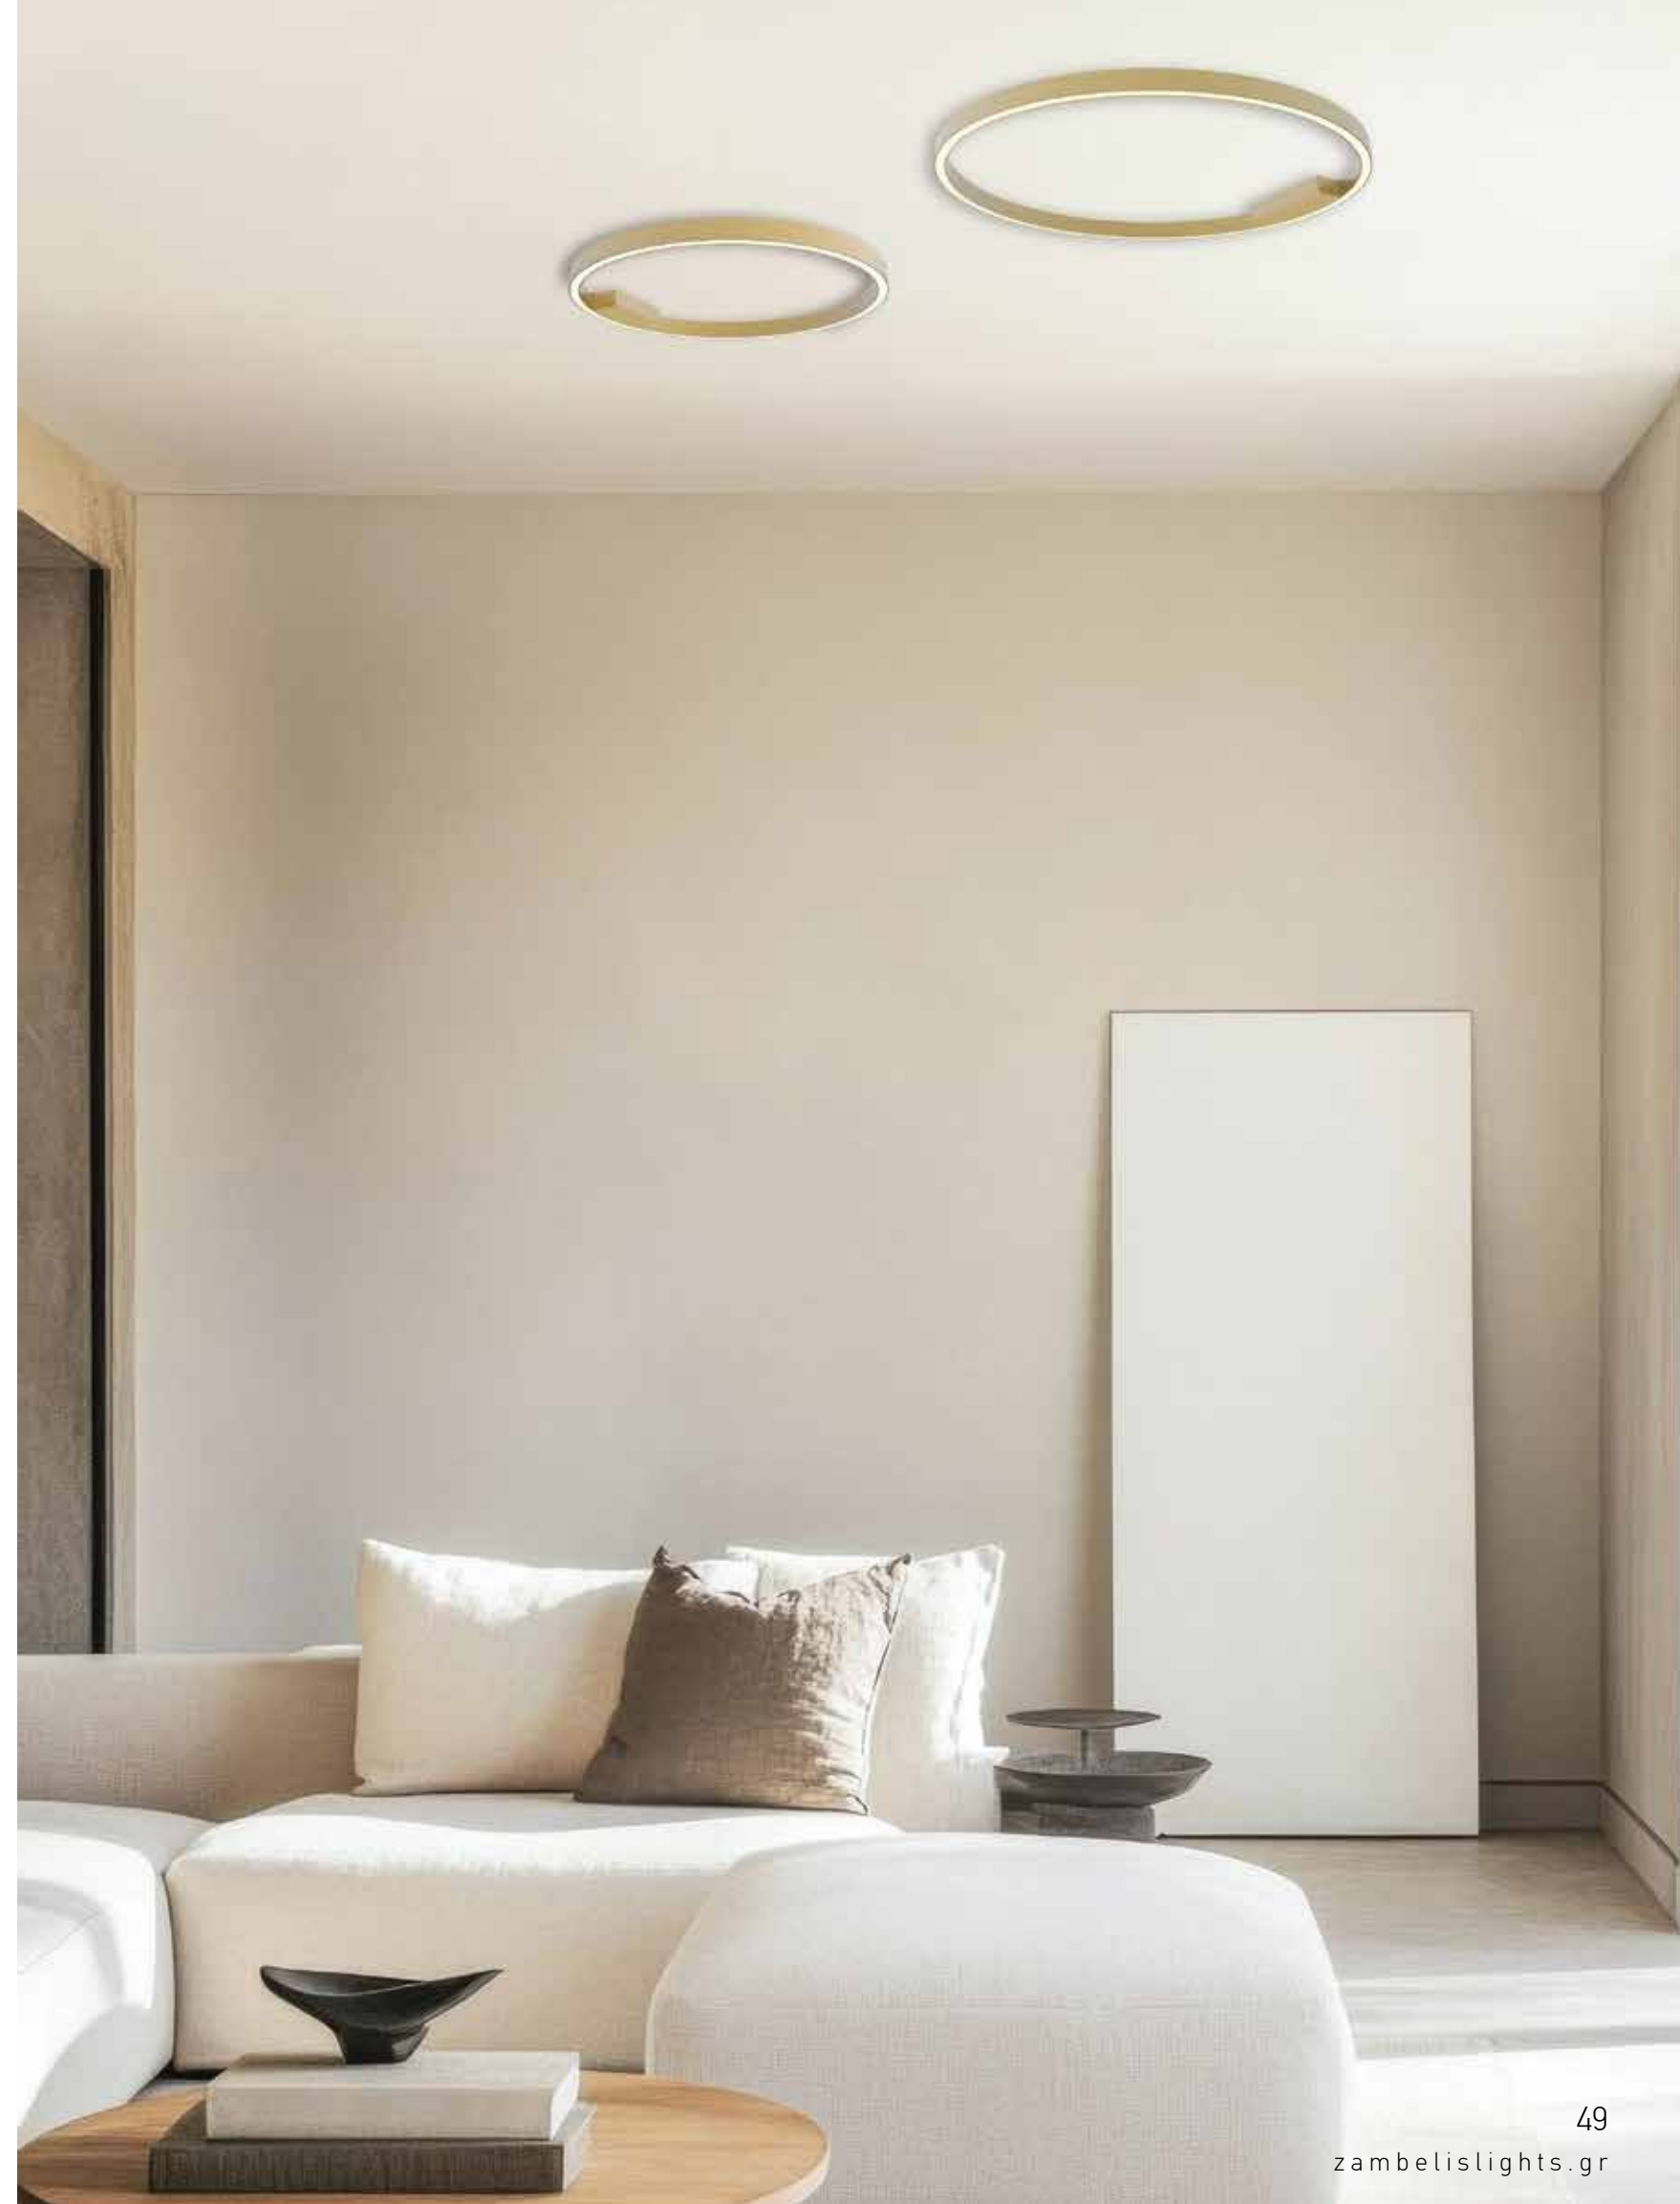

Power 37W
Input 220-240V, 50/60Hz
Color Temperature 3000K
Lumen 2034Lm
Cri 80
Dimensions Ø: 60cm H: 3.6cm
Dimmable Triac ☐
Material Aluminium - Acrylic
Special Feature Profile 2.5x3.6cm
Color Gold Matt / **Code 23024**

Power 50W
Input 220-240V, 50/60Hz
Color Temperature 3000K
Lumen 2956Lm
Cri 80
Dimensions Ø: 80cm H: 3.6cm
Dimmable Triac ☐
Material Aluminium - Acrylic
Special Feature Profile 2.5x3.6cm
Color Gold Matt / **Code 23026**