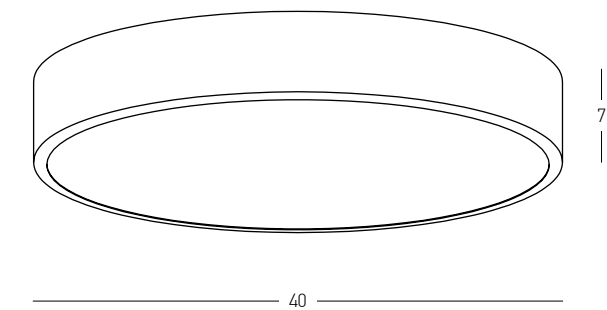

Power	28W
Input	220-240V, 50/60Hz
Color Temperature	3000K
Lumen	1568Lm
Cri	85
Dimensions	Ø: 40cm H: 7cm
Dimmable Triac	○
Material	Aluminium - Acrylic
Color	White Matt / Code 25376
Color	Black Matt / Code 25377