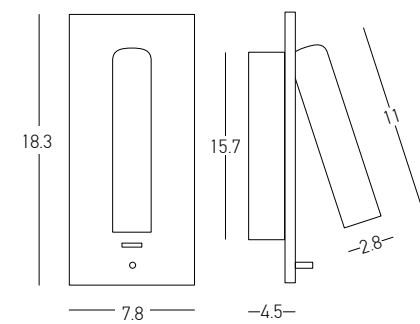

Power	3W
Input	220-240V, 50/60Hz
Color Temperature	3000K
Lumen	240Lm
Cri	80
Dimensions	L: 4-12.5cm W: 7.8cm H: 18.3cm
Depth	4.5cm
Non Dimmable	☒
Switch	On/Off
Material	Metal - Aluminium
Cutting Hole	15.8x5.7cm
Special Feature	Recessed Installation USB Charger Stick Ø: 2.8cm H: 11cm
Color	Black Matt / Code H65
Color	Brushed Brass / Code H67