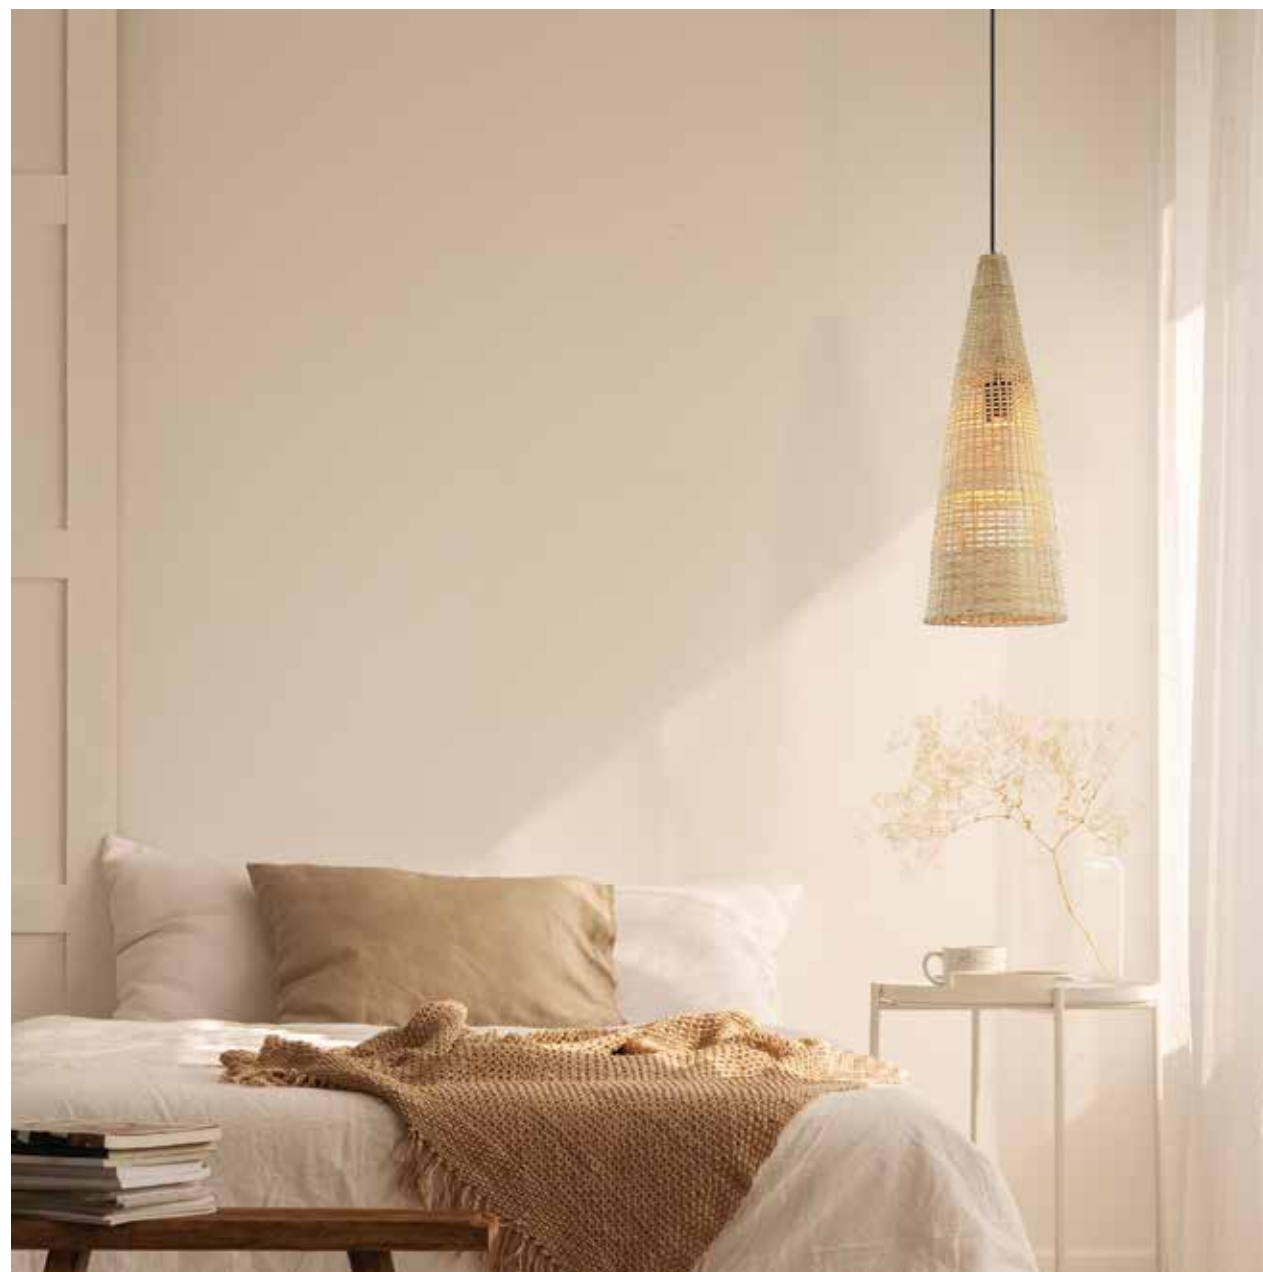

Bulb 1x E27
Power 40W MAX
Input 220-240V, 50/60Hz
Dimensions Ø: 40cm H: 40cm
Base Ø: 10cm H: 2cm
Material Metal - Paper Rope
Special Feature 200cm Cable Adjustable
Color Natural-Black Matt / **Code 20236**