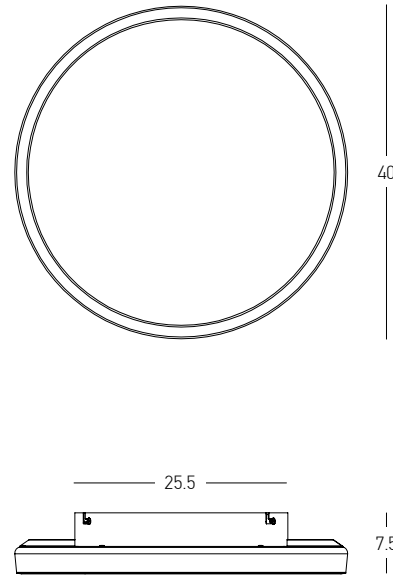

Power	27W
Input	220-240V, 50/60Hz
Color Temperature	2700K, 3000K, 4000K
Lumen	1274Lm, 1334Lm, 1365Lm
Cri	90
Dimensions	Ø: 40cm H: 7.5cm
Base	Ø: 25.5cm H: 3.5cm
Dimmable Triac	☉
Material	Metal - Aluminium - Acrylic
Special Feature	Profile 1x4cm
Color	Brushed Gold / Code 25160
Color	Brushed Silver / Code 25161
Color	Sandy Black / Code 25163