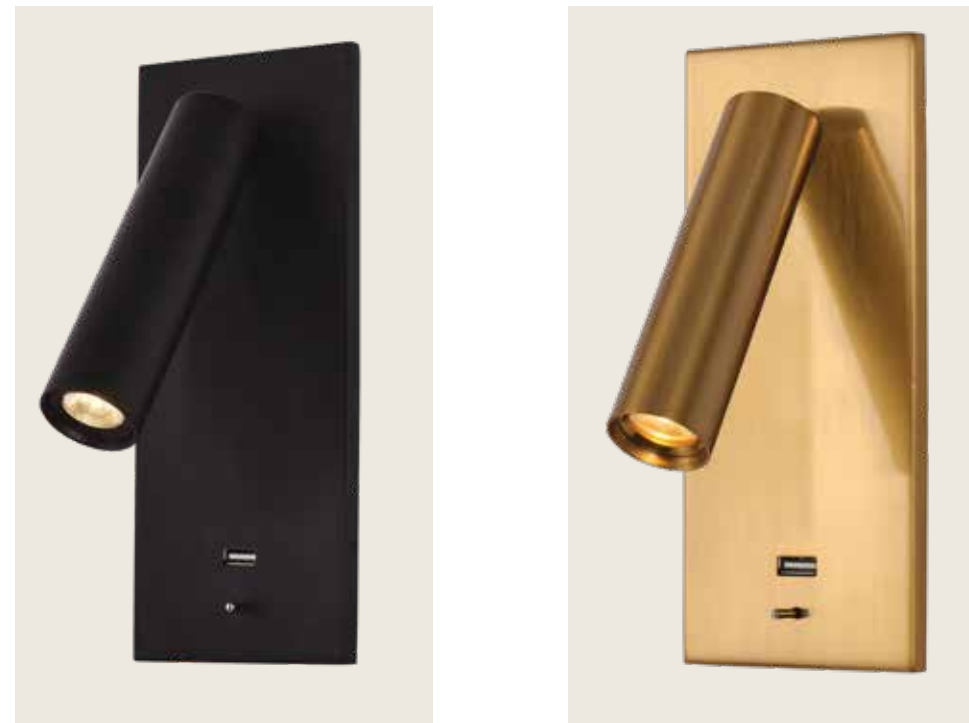

Power	3W
Input	220-240V, 50/60Hz
Color Temperature	3000K
Lumen	240Lm
Cri	80
Dimensions	L: 4-12.5cm W: 7.8cm H: 18.3cm
Depth	4.5cm
Non Dimmable	☒
Switch	On/Off
Material	Metal - Aluminium
Cutting Hole	15.8x5.7cm
Special Feature	Recessed Installation USB Charger Stick Ø: 2.8cm H: 11cm
Color	Black Matt / Code H65
Color	Brushed Brass / Code H67