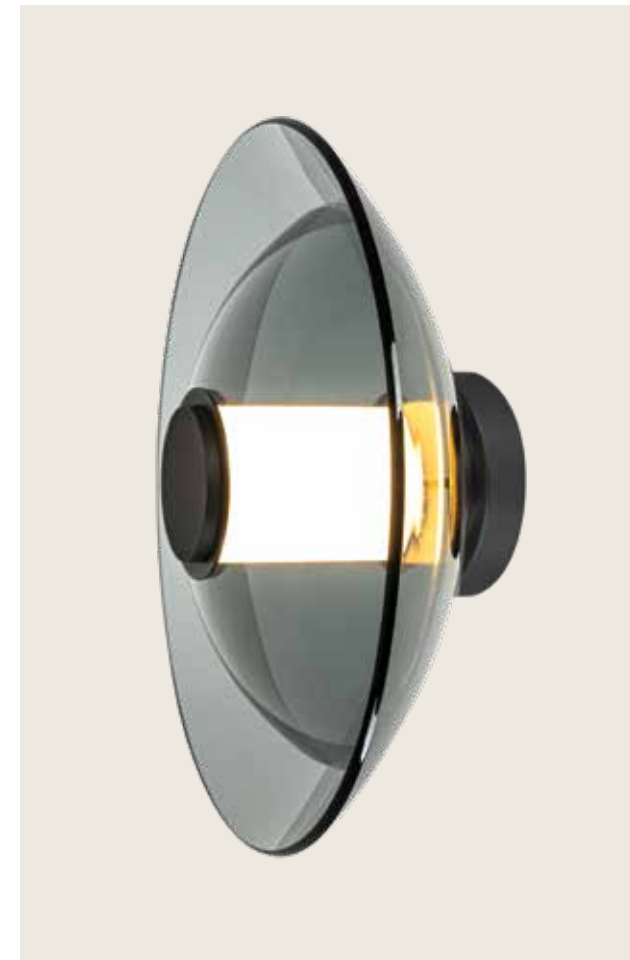

Power	10W
Input	220-240V, 50/60Hz
Color Temperature	3000K
Lumen	1170Lm, 965Lm
Cri	80
Dimensions	Ø: 30cm L: 14.8cm
Base	Ø: 13cm L: 3cm
Dimmable Triac	○
Material	Metal - Aluminium - Acrylic - Glass
Color	Brushed Brass-Clear Glass / Code 25143
Color	Sandy Black-Smoked Glass / Code 25144