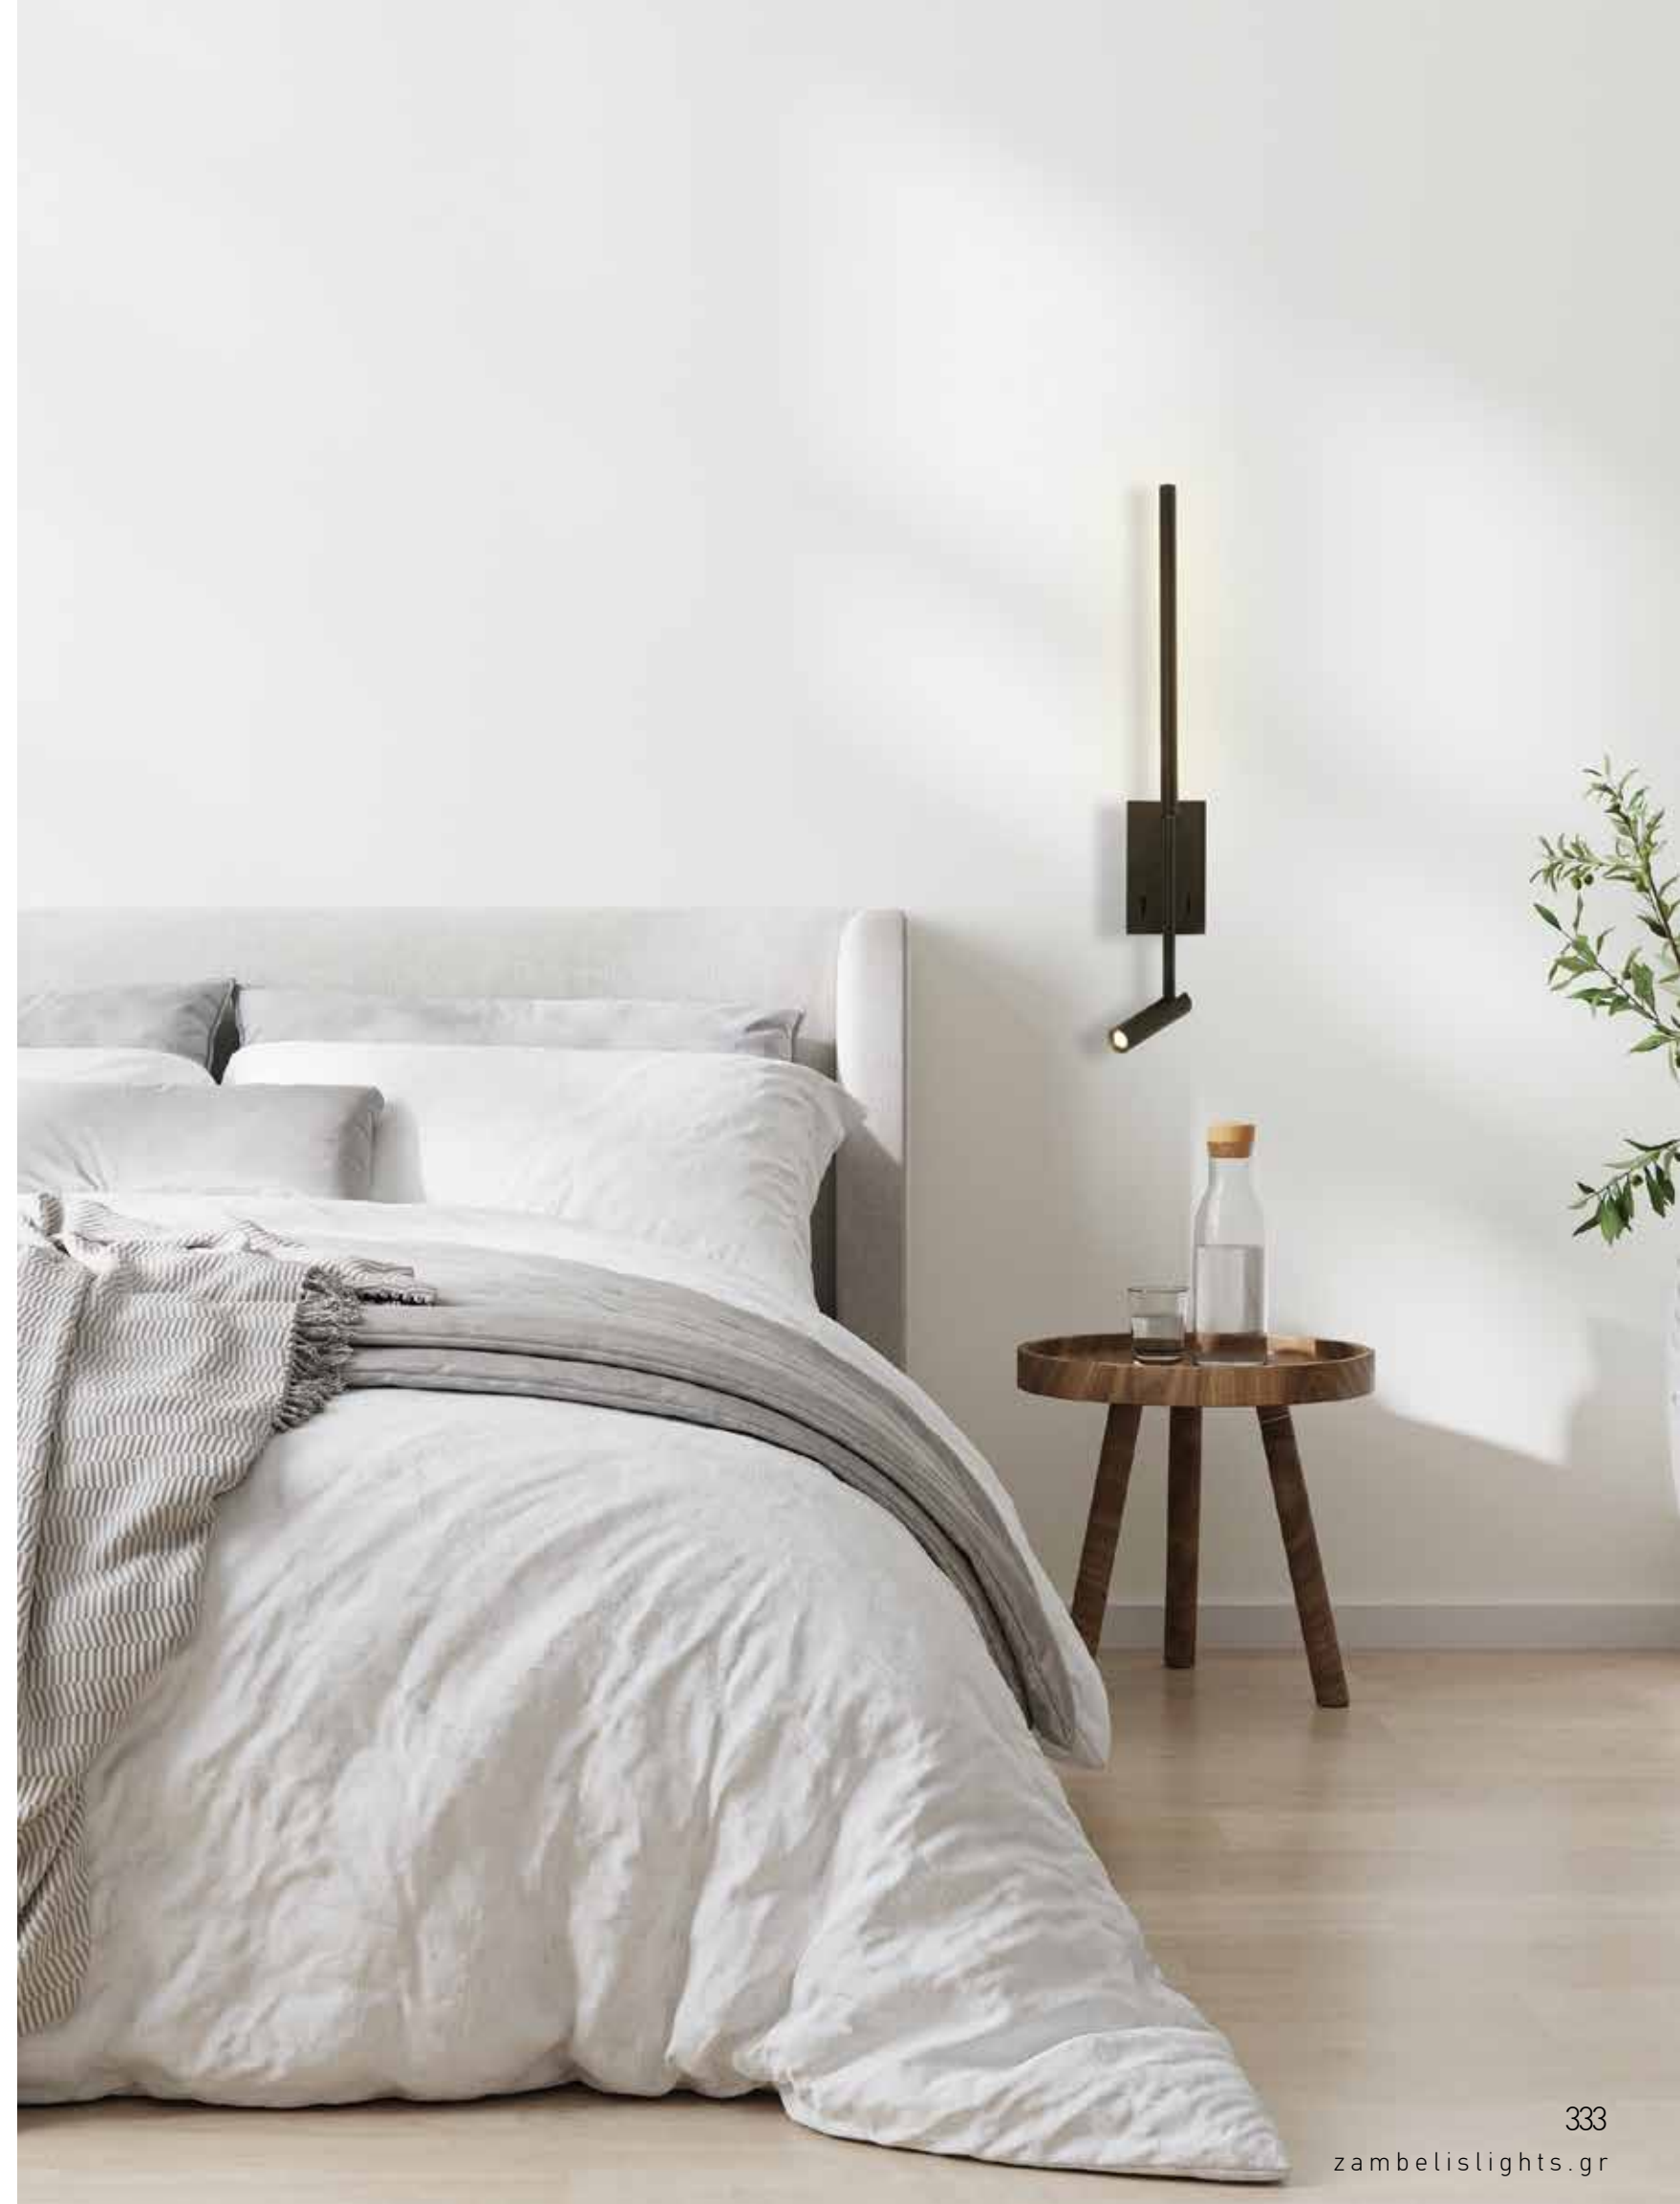

Power	2.5W + 5W
Input	220-240V, 50/60Hz
Color Temperature	3000K
Lumen	141Lm + 178Lm
Cri	80
Dimensions	L: 9.7-16cm W: 9cm H: 63.5cm
Non Dimmable	☒
Switch	2 On/Off
Material	Metal - Aluminium - Acrylic
Special Feature	Movable Spot Rotatable Back Light (Ø: 1.9cm) Stick Ø: 2.7cm H: 11cm
Color	Black Matt / Code 23039
Color	White Matt / Code 23040