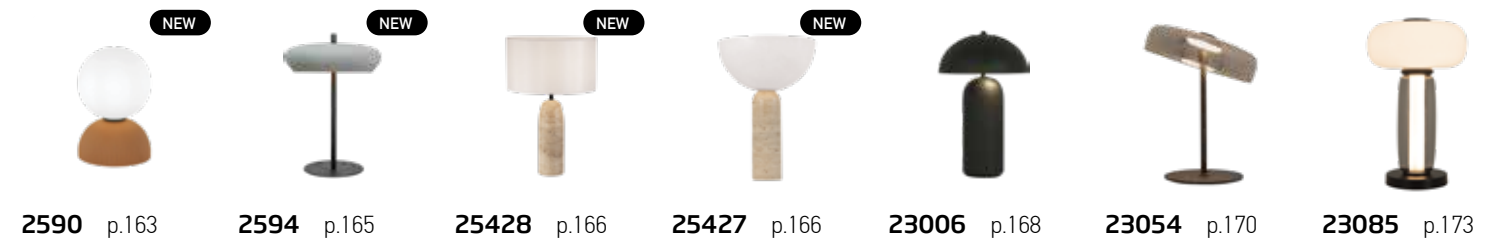

View in your space
through your mobile
camera

Enjoy your
new atmosphere!

Centralized Ambient Illumination
Stylish shapes bring calm and comfort.

01. CEILING

Power 26W
 Input 220-240V, 50/60Hz
 Color Temperature 3000K
 Lumen 1500Lm
 Cri 90
 Dimensions Ø: 40cm H: 14.3cm
 Base L: 18cm W: 6cm H: 4cm
 Dimmable Triac
 Material Metal - Aluminium - Acrylic
 Special Feature Profile 1.5x1.5cm
 Color Sandy Black / **Code 2561**
 Color Brass / **Code 2564**

Power 42W
 Input 220-240V, 50/60Hz
 Color Temperature 3000K
 Lumen 2370Lm
 Cri 90
 Dimensions Ø: 59cm H: 17.2cm
 Base L: 20cm W: 6cm H: 4cm
 Dimmable Triac
 Material Metal - Aluminium - Acrylic
 Special Feature Profile 1.5x1.5cm
 Color Sandy Black / **Code 2562**
 Color Brass / **Code 2565**