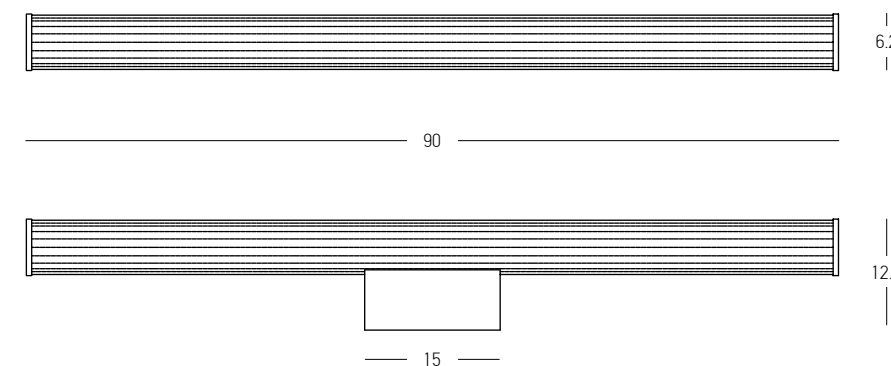

Power 20W
Input 220-240V, 50/60Hz
Color Temperature 3000K, 4000K
Lumen 1580Lm, 1622Lm
Cri 90
Dimensions L: 12.3cm W: 90cm H: 6.2cm
Base L: 6cm W: 15cm H: 4cm
Non Dimmable ☒
Material Metal - Aluminium - Glass
Special Feature IP44
Color Sandy White / **Code 25457**