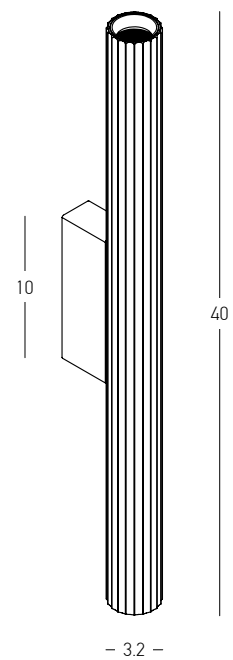

Power	2x 6W
Input	220-240V, 50/60Hz
Color Temperature	3000K
Lumen	643Lm
Cri	90
Dimensions	Ø: 3.2cm L: 6.2cm H: 40cm
Base	L: 3cm W: 2.2cm H: 10cm
Beam Angle	24°
Non Dimmable	☒
Material	Metal - Aluminium
Color	Sandy White / Code 25217
Color	Sandy Black / Code 25218
Color	Brass / Code 25219

- 3.2 -