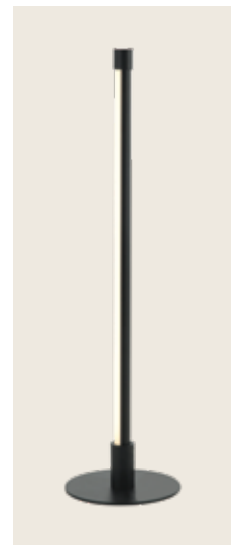

Power 20W
Input 220-240V, 50/60Hz
Color Temperature 3000K
Lumen 1600Lm
Cri 80
Dimensions Ø: 16cm H: 150cm
Base Ø: 16cm H: 0.5cm
Non Dimmable ☒
Material Metal - Aluminium - Acrylic
Color Black Matt / **Code 20123**

Power 8W
Input 220-240V, 50/60Hz
Color Temperature 3000K
Lumen 640Lm
Cri 80
Dimensions Ø: 12cm H: 46cm
Base Ø: 12cm H: 0.5cm
Non Dimmable ☒
Material Metal - Aluminium - Acrylic
Color Black Matt / **Code 20118**