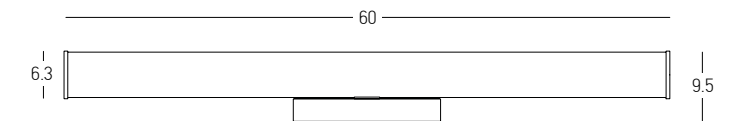

Power 7W
Input 220-240V, 50/60Hz
Color Temperature 3000K
Lumen 760Lm
Cri 80
Dimensions L: 9.3cm W: 6.3cm H: 31cm
Base L: 3cm W: 6cm H: 15.5cm
Non Dimmable ☒
Material Metal - Aluminium - Acrylic
Special Feature IP44
Color Chrome / **Code 22087**

Power 15W
Input 220-240V, 50/60Hz
Color Temperature 3000K
Lumen 1500Lm
Cri 80
Dimensions L: 9.5cm W: 60cm H: 6.3cm
Base L: 3cm W: 19.5cm H: 4.5cm
Non Dimmable ☒
Material Metal - Aluminium - Acrylic
Special Feature IP44
Color Chrome / **Code 22085**

Power 21W
Input 220-240V, 50/60Hz
Color Temperature 3000K
Lumen 2200Lm
Cri 80
Dimensions L: 9.5cm W: 90cm H: 6.3cm
Base L: 3cm W: 19.5cm H: 4.5cm
Non Dimmable ☒
Material Metal - Aluminium - Acrylic
Special Feature IP44
Color Chrome / **Code 22086**