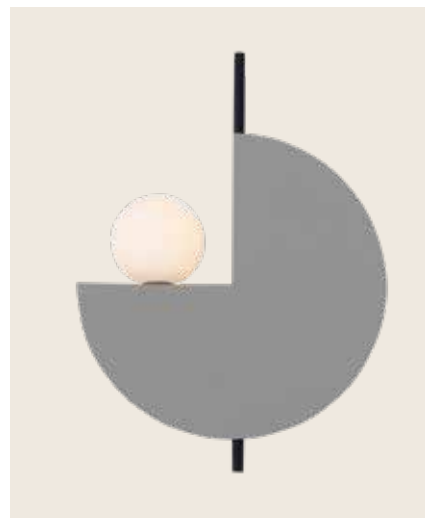

Bulb 1x G9 LED
Power 7W MAX
Input 220-240V, 50/60Hz
Dimensions L: 8cm W: 26cm H: 36cm
Material Metal - Opal Glass
Special Feature Opal Glass Ø: 8cm
Color Sandy Olive Green-Painted Gold / **Code 22203**
Color Terracotta-Painted Gold / **Code 22204**
Color Elephant Grey-Sandy Black / **Code 22205**