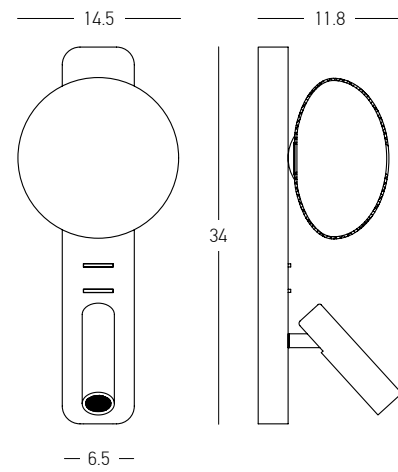

LED	3W
Bulb	1x G9
Power	5W MAX
Input	220-240V, 50/60Hz
Color Temperature	3000K
Lumen	160Lm
Cri	90
Dimensions	L: 11.8cm W: 14.5cm H: 34cm
Base	L: 2.7cm W: 6.5cm H: 34cm
Non Dimmable	☒
Switch	2 On/Off
Material	Metal - Aluminium - Opal Glass
Special Feature	Stick Ø: 2.9cm H: 11cm Opal Glass Ø: 14.5cm H: 8.5cm
Color	Black Matt / Code 25326