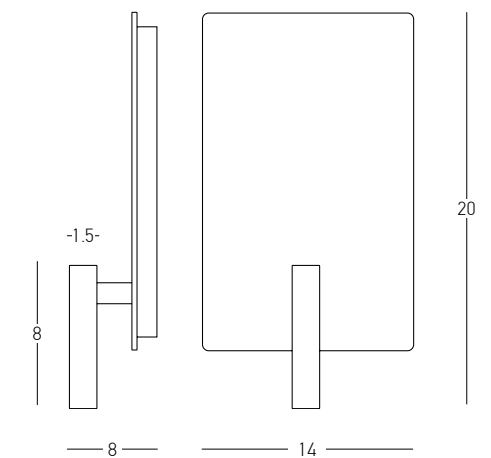

Power	3W + 5W
Input	220-240V, 50/60Hz
Color Temperature	3000K
Lumen	240Lm + 350Lm
Cri	80
Dimensions	L: 8-12cm W: 14cm H: 20cm
Non Dimmable	☒
Switch	2 On/Off
Material	Metal - Aluminium
Special Feature	Back Light Stick Ø: 1.5cm H: 8cm
Color	Black Matt / Code H41