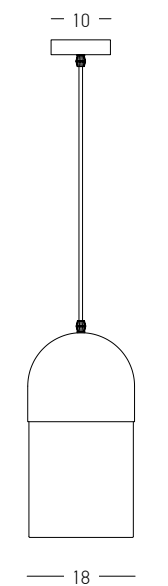

Bulb 1x E27
Power 11W MAX
Input 220-240V, 50/60Hz
Dimensions Ø: 18cm H: 36cm
Base Ø: 10cm H: 2.5cm
Material Metal - Paper
Special Feature 200cm Cable Adjustable
Color Natural-Black Matt / **Code 23071**