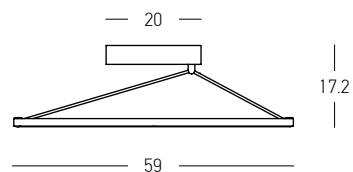

View in your space
through your mobile
camera

Enjoy your
new atmosphere!

Centralized Ambient Illumination
Stylish shapes bring calm and comfort.

01. CEILING

Power 26W
 Input 220-240V, 50/60Hz
 Color Temperature 3000K
 Lumen 1500Lm
 Cri 90
 Dimensions Ø: 40cm H: 14.3cm
 Base L: 18cm W: 6cm H: 4cm
 Dimmable Triac
 Material Metal - Aluminium - Acrylic
 Special Feature Profile 1.5x1.5cm
 Color Sandy Black / **Code 2561**
 Color Brass / **Code 2564**