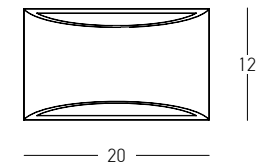

Bulb 1x G9
Power 25W MAX
Input 220-240V, 50/60Hz
Dimensions L: 8.5cm W: 20cm H: 12cm
Material Gypsum
Special Feature Up-Down Lighting
Color Pure White / **Code 180025**