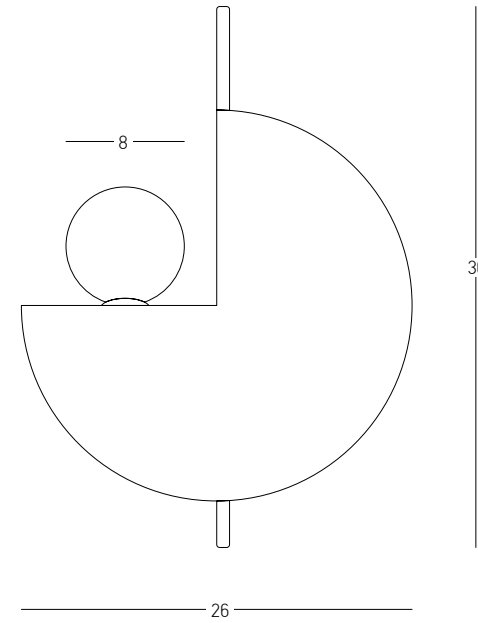

Bulb 1x G9 LED
Power 7W MAX
Input 220-240V, 50/60Hz
Dimensions L: 8cm W: 26cm H: 36cm
Material Metal - Opal Glass
Special Feature Opal Glass Ø: 8cm
Color Sandy Olive Green-Painted Gold / **Code 22203**
Color Terracotta-Painted Gold / **Code 22204**
Color Elephant Grey-Sandy Black / **Code 22205**