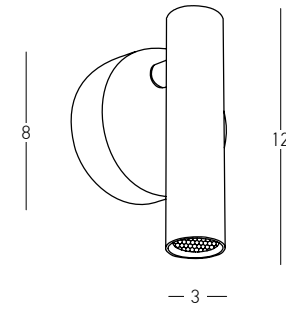

Power	3W
Input	220-240V, 50/60Hz
Color Temperature	3000K
Lumen	240Lm
Cri	80
Dimensions	Ø: 8cm L: 7-15cm H: 12cm
Base	Ø: 8cm H: 3cm
Non Dimmable	☒
Switch	On/Off
Material	Metal - Aluminium
Special Feature	Stick Ø: 3cm H: 12cm
Color	Black Matt / Code H48-B
Color	Gold / Code H48-G

Power	2.5W
Input	220-240V, 50/60Hz
Color Temperature	3000K
Lumen	140Lm
Cri	80
Dimensions	L: 12cm W: 8cm H: 20cm
Non Dimmable	☒
Switch	On/Off Push
Material	Metal - Aluminium
Special Feature	USB Charger
Color	Black Matt-Brass / Code 23038