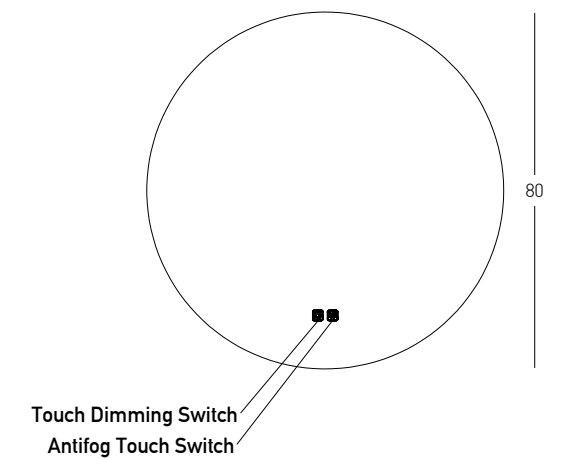

Power 36W
Input 220-240V, 50/60Hz
Color Temperature 4000K
Lumen 1763Lm
Cri 80
Dimensions Ø: 80cm W: 3.5cm
Dimmable ☉
Material Mirror - Aluminium
Special Feature Touch Dimming Switch
Antifog Touch Switch
Back Light
Frameless
IP54

Color Mirrored / **Code 22068**