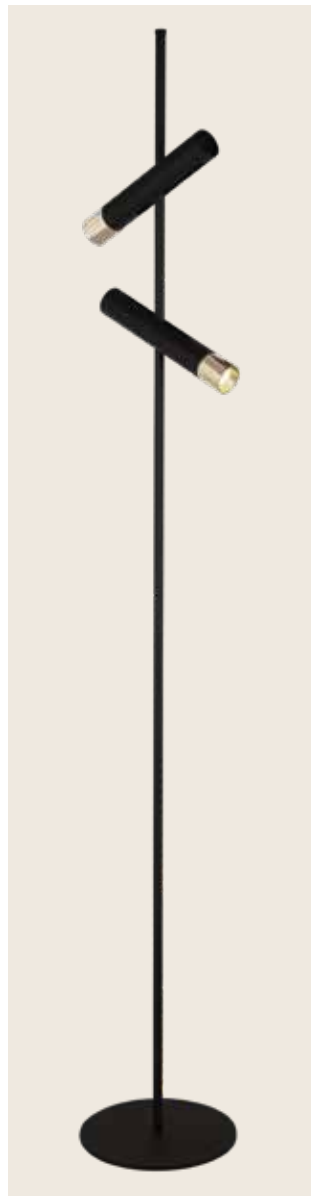

Power 7W
Input 220-240V, 50/60Hz
Color Temperature 3000K
Lumen 560Lm
Cri 80
Dimensions Ø: 22cm H: 151cm
Base Ø: 22cm H: 0.5cm
Spots Dimension Ø: 4cm L: 23cm
Non Dimmable ☒
Material Metal - Aluminium
Special Feature Movable Spots
Color Sandy Black-Gold / **Code 22032**