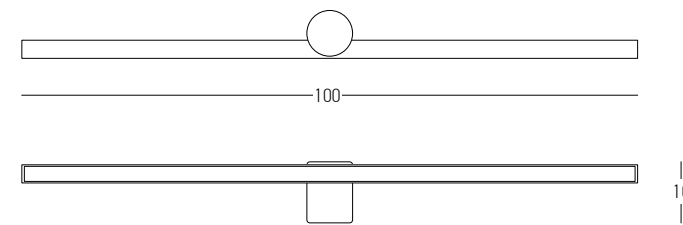

Power 21W
Input 220-240V, 50/60Hz
Color Temperature 3000K
Lumen 1100Lm
Cri 81
Dimensions L: 10cm W: 100cm H: 7.5cm
Base Ø: 7.5cm L: 10cm
Non Dimmable ☒
Material Aluminium - Acrylic
Special Feature IP54
Profile 2.5x2.2cm
Color Sandy White / **Code 22126-W**
Color Sandy Black / **Code 22126**