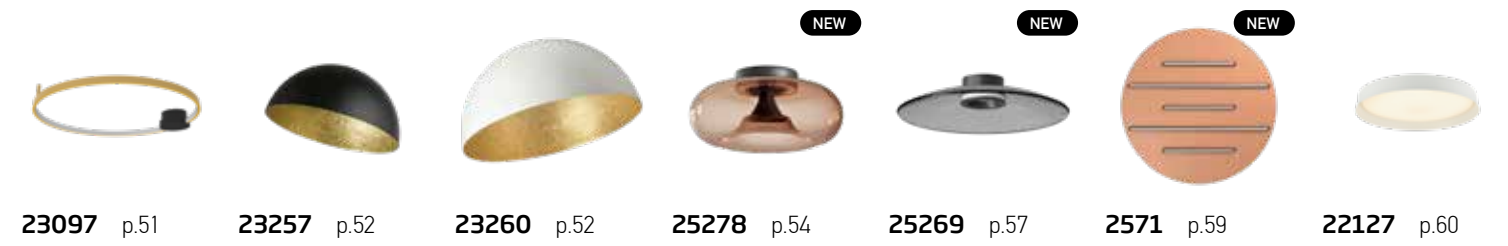

View in your space
through your mobile
camera

Enjoy your
new atmosphere!

Centralized Ambient Illumination
Stylish shapes bring calm and comfort.

01. CEILING

Power 26W
 Input 220-240V, 50/60Hz
 Color Temperature 3000K
 Lumen 1500Lm
 Cri 90
 Dimensions Ø: 40cm H: 14.3cm
 Base L: 18cm W: 6cm H: 4cm
 Dimmable Triac
 Material Metal - Aluminium - Acrylic
 Special Feature Profile 1.5x1.5cm
 Color Sandy Black / **Code 2561**
 Color Brass / **Code 2564**