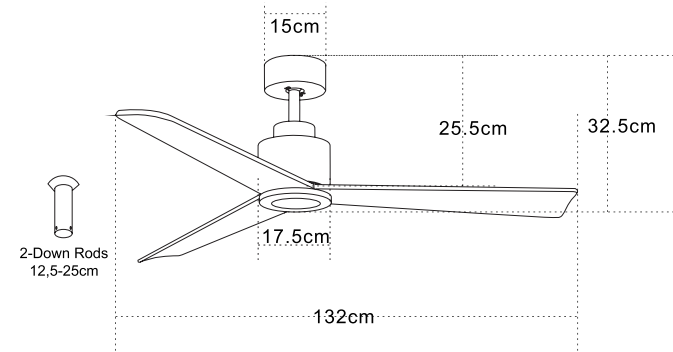

LED Light Source	Without Light
Input	220-240V, 50/60Hz
dB	23
Dimensions	52" Ø: 132cm H: 32.5-45cm
Air Flow	175.3m³ min
Night Mode	Time Setting 1h / 2h / 4h / 8h
Material	Metal - Wood
Special Feature	2 Down Rods 12.5-25cm Summer Function
Motor Feature	AC Motor 57W 3 Speeds
Color	Black Matt / Code 19136-B