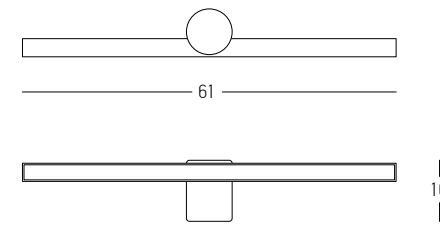

Power 10W
Input 220-240V, 50/60Hz
Color Temperature 3000K
Lumen 610Lm
Cri 81
Dimensions L: 10cm W: 61cm H: 7.5cm
Base Ø: 7.5cm L: 10cm
Non Dimmable ☒
Material Aluminium - Acrylic
Special Feature IP54
Profile 2.5x2.2cm
Color Sandy White / **Code 22124-W**
Color Sandy Black / **Code 22124**