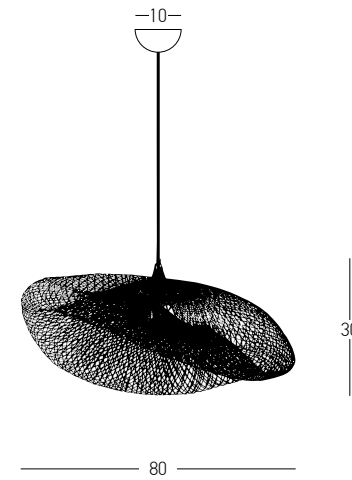

Bulb 1x E27
Power 40W MAX
Input 220-240V, 50/60Hz
Dimensions L: 80cm W: 60cm H: 30cm
Base Ø: 10cm H: 5cm
Material Metal - Bamboo
Special Feature 200cm Cable Adjustable
Color Natural / **Code 19103**
Color Black / **Code 19108**