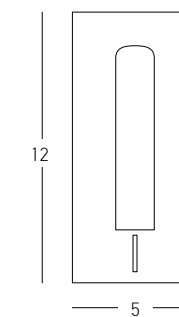

Power	3W
Input	220-240V, 50/60Hz
Color Temperature	3000K
Lumen	180Lm
Cri	80
Dimensions	L: 5.5-13.5cm W: 5cm H: 12cm
Non Dimmable	☒
Switch	On/Off
Material	Metal - Aluminium
Special Feature	Stick Ø: 1.6cm H: 9.5cm
Color	Black Matt / Code H80