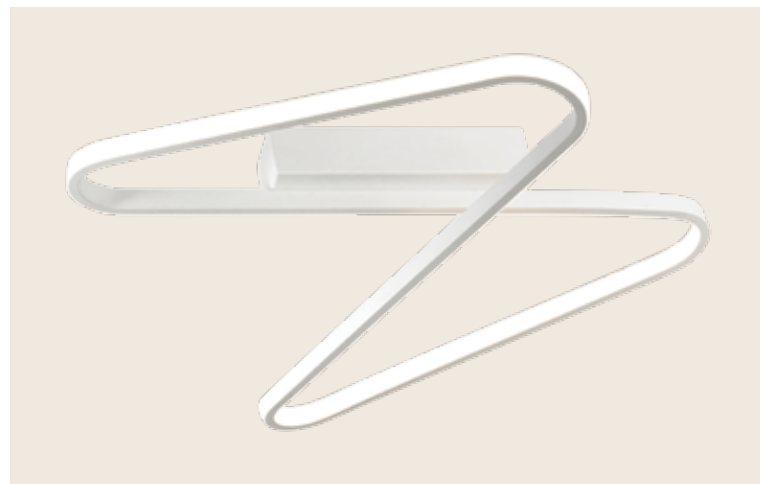

Power	45W
Input	220-240V, 50/60Hz
Color Temperature	3000K
Lumen	3040Lm
Cri	80
Dimensions	L: 51cm W: 41cm H: 12cm
Base	L: 21cm W: 5cm H: 4.5cm
Non Dimmable	☒
Material	Metal - Aluminium - Silicon
Color	Sandy Black / Code 2064
Color	Sandy White / Code 2065