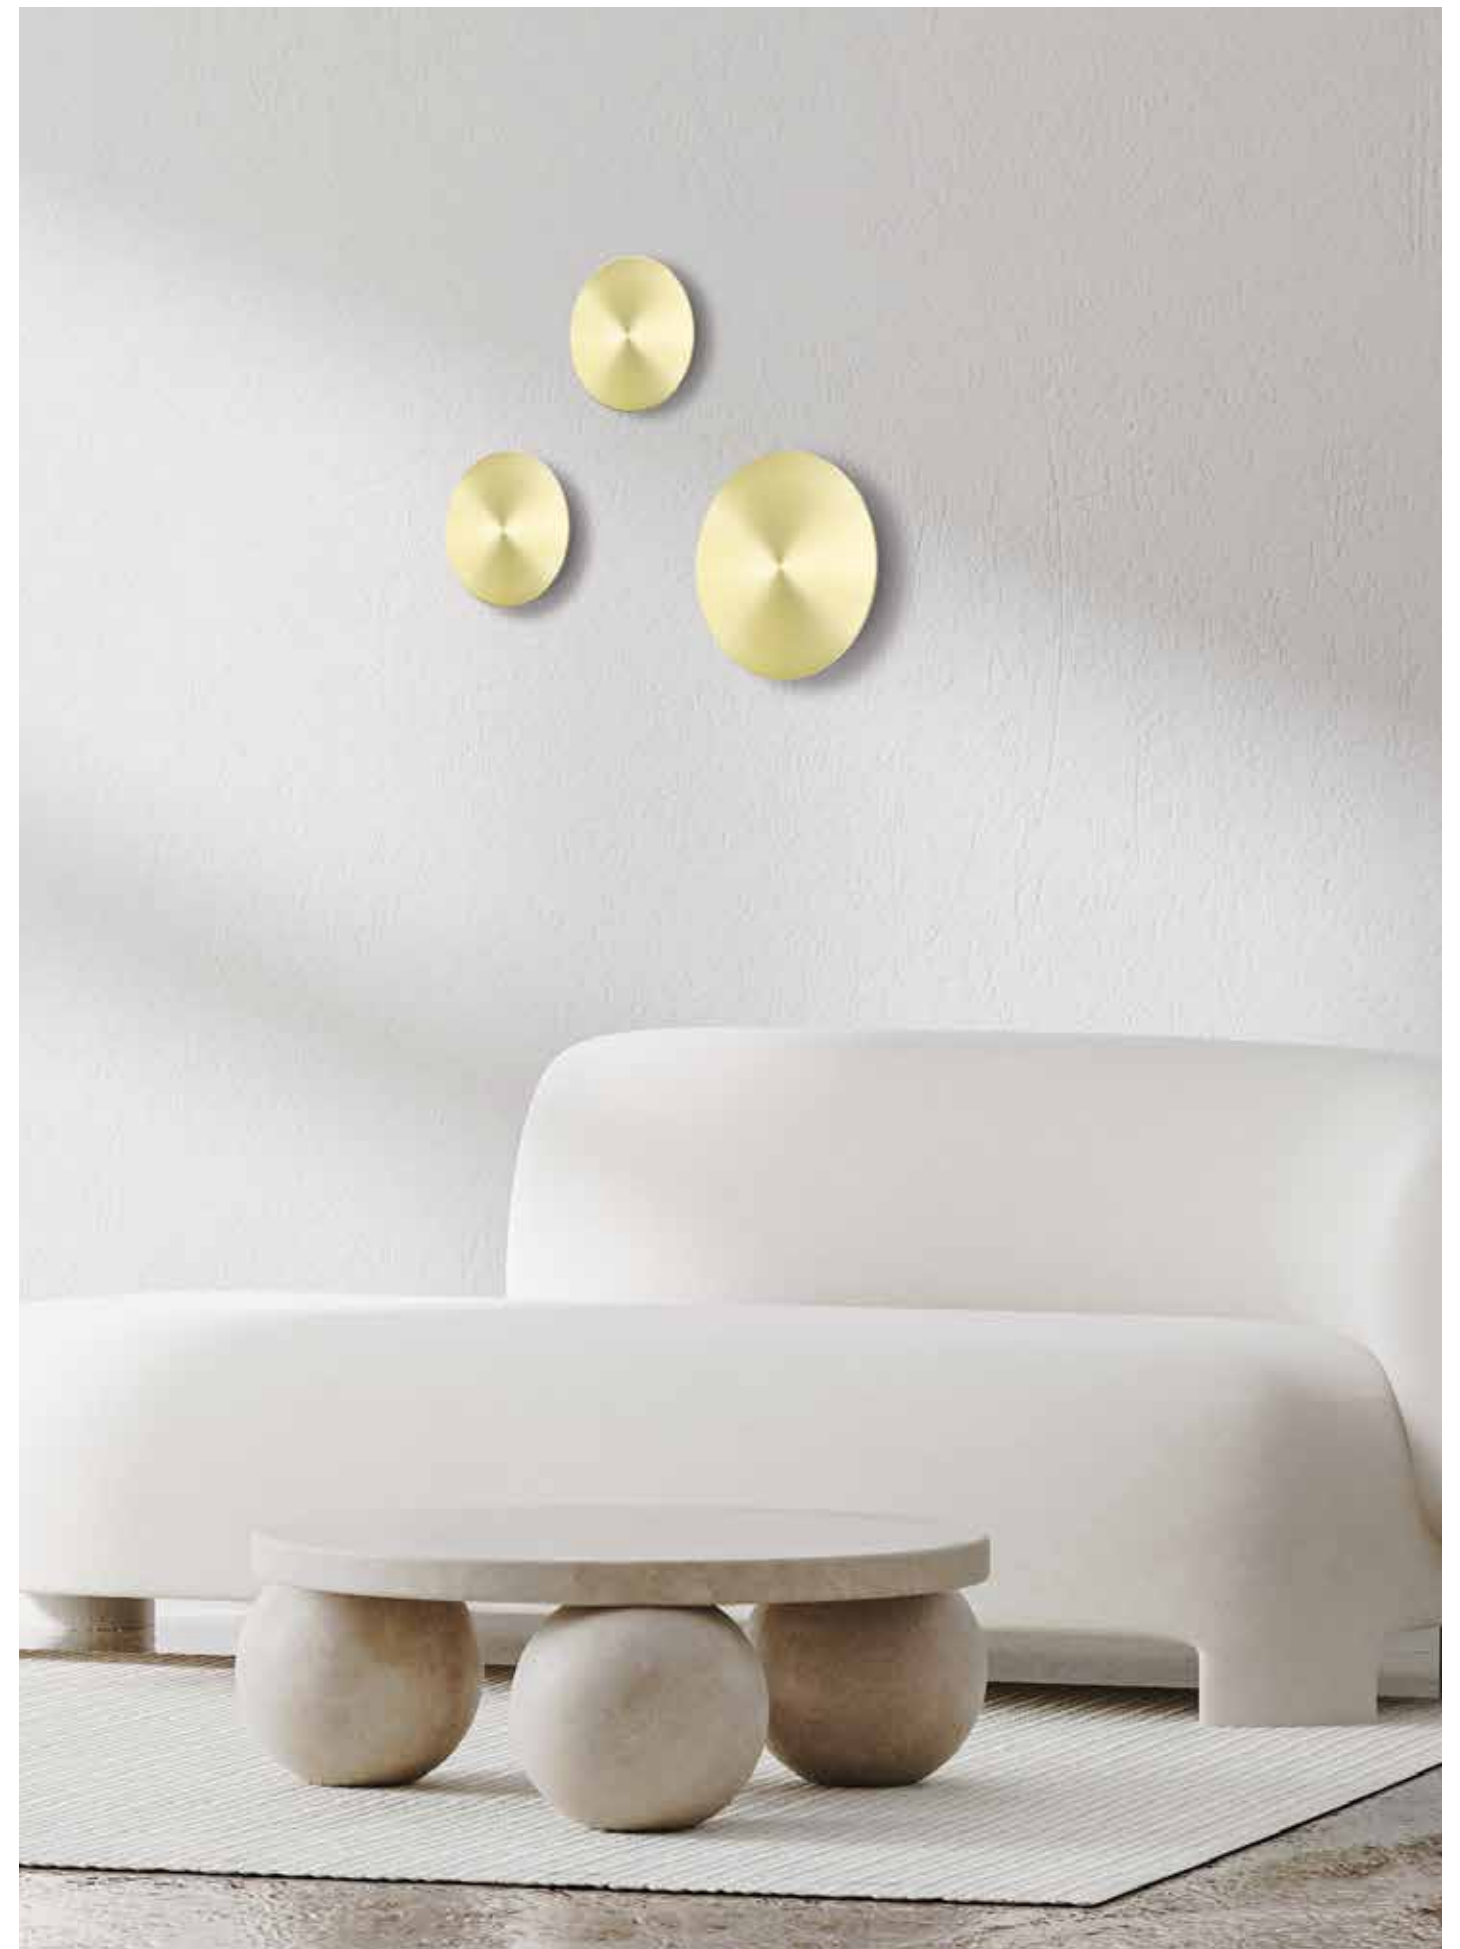

Power 10W
Input 220-240V, 50/60Hz
Color Temperature 3000K
Lumen 700Lm
Cri 80
Dimensions Ø: 24cm L: 6cm
Non Dimmable ☒
Material Metal - Acrylic
Color Brushed Brass / **Code 20350**