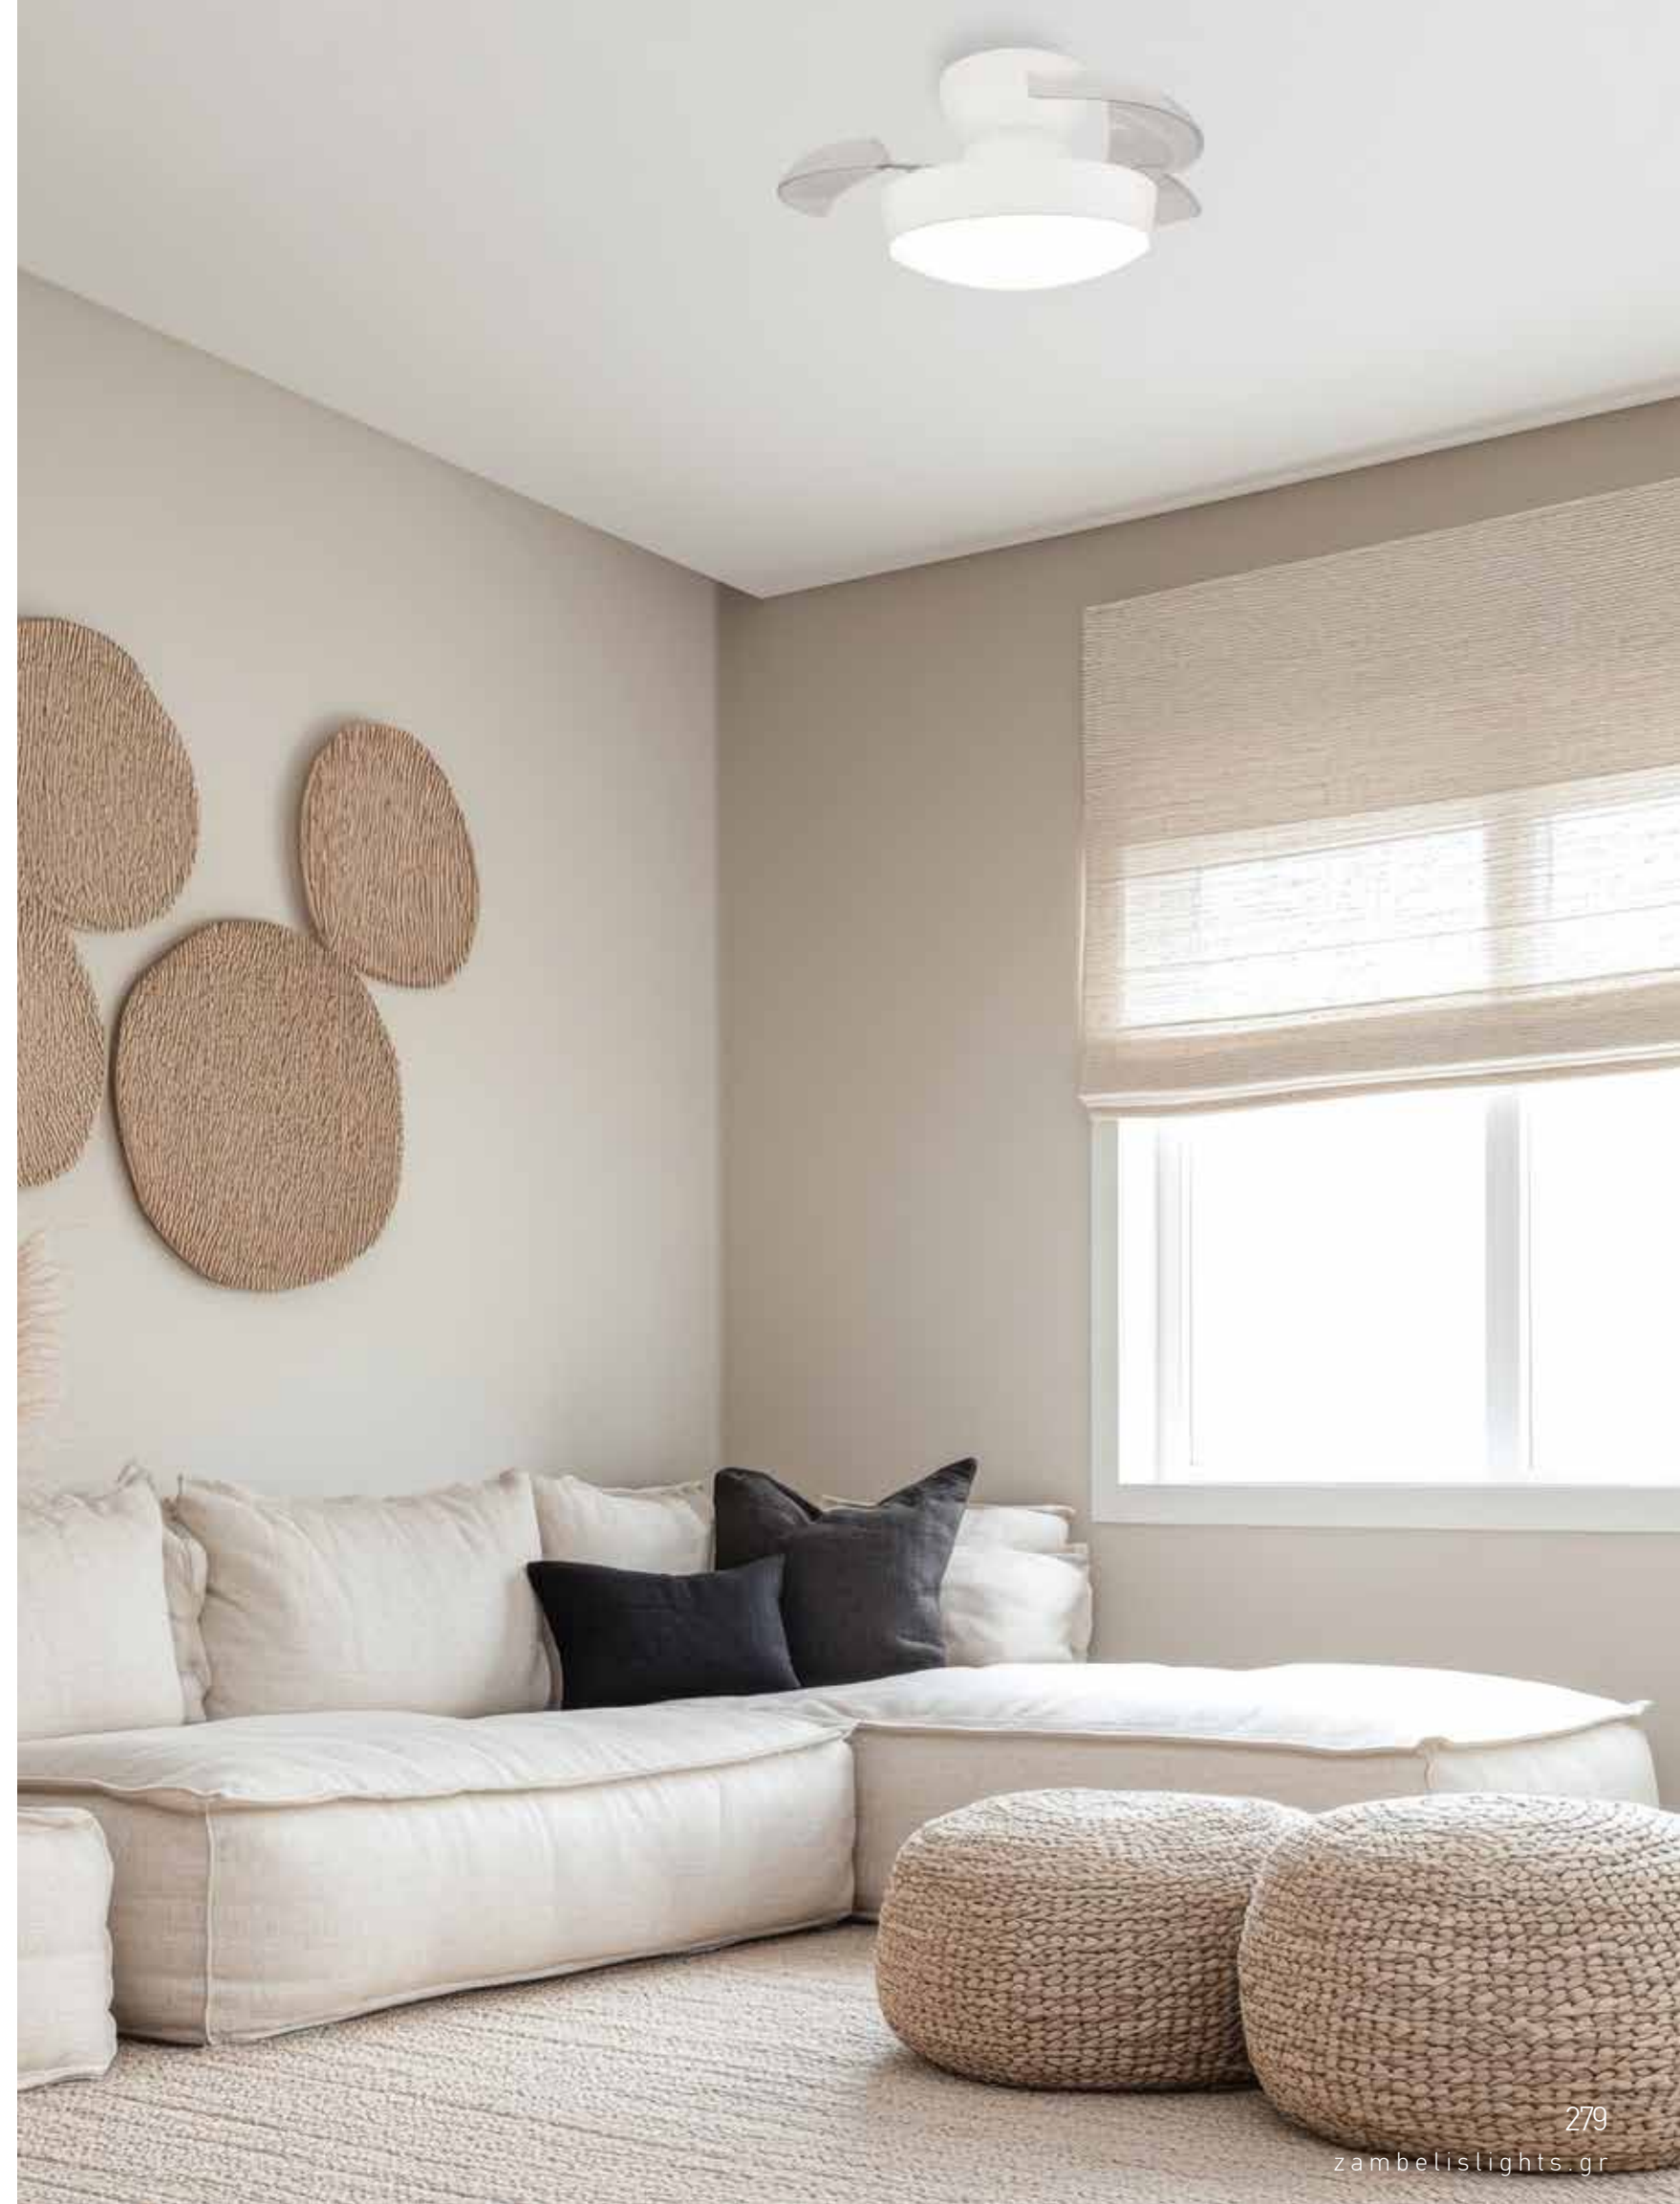

LED Light Source 20W
Input 220-240V, 50/60Hz
Color Temperature 3000K, 4000K, 6500K
Lumen 1900Lm
Cri 80
dB 19
Dimensions 22" Ø: 25cm(closed)-55cm(open) H: 21cm
Air Flow 123m³ min
Night Mode Time Setting 1h / 2h / 4h
Material Metal - Polycarbonate
Special Feature Summer & Winter Function
Remote Control & Wall Switch Included
Motor Feature DC Motor 32W
6 Speeds
Color Double Face White Matt-Transparent Blades / **Code 25329**