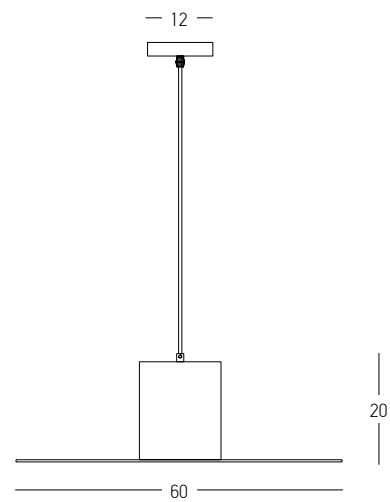

Bulb 1x E27
Power 11W MAX
Input 220-240V, 50/60Hz
Dimensions Ø: 60cm H: 20cm
Base Ø: 12cm H: 2.5cm
Material Metal - Paper
Special Feature 200cm Cable Adjustable
Color Natural-Black Matt / **Code 23070**