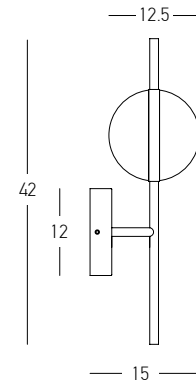

Power 8W
Input 220-240V, 50/60Hz
Color Temperature 3000K
Lumen 640Lm
Cri 80
Dimensions Ø: 12.5cm L: 15cm H: 42cm
Base Ø: 12cm H: 3cm
Non Dimmable ☒
Material Metal - Aluminium - Acrylic
Special Feature Opal Diffuser Ø: 12.5cm
Color Black Matt-Gold Matt / **Code 2003**