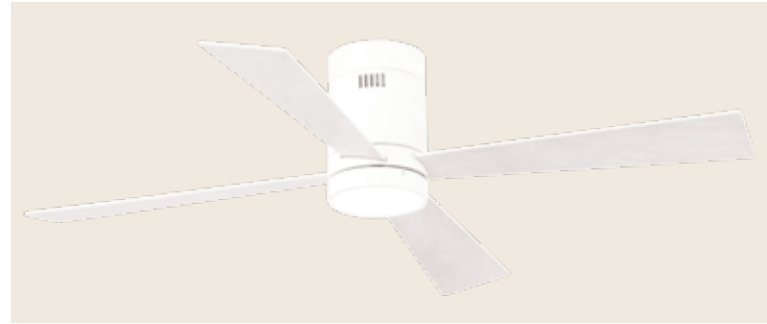

- LED Light Source 15W
- Input 220-240V, 50/60Hz
- Color Temperature 3000K, 4000K, 6000K
- Lumen 1500Lm
- Cri 80
- dB 25
- Dimensions 49" Ø: 124cm H: 26cm
- Air Flow 168m³ min
- Night Mode Time Setting 1h / 2h / 4h / 8h
- Material Metal - Polycarbonate - Plywood (MDF)
- Special Feature Summer Function
- Motor Feature AC Motor 55W
  3 Speeds
- Color Double Face White Matt-Maple Wood Blades
  White Matt-White Blades / **Code 19137**