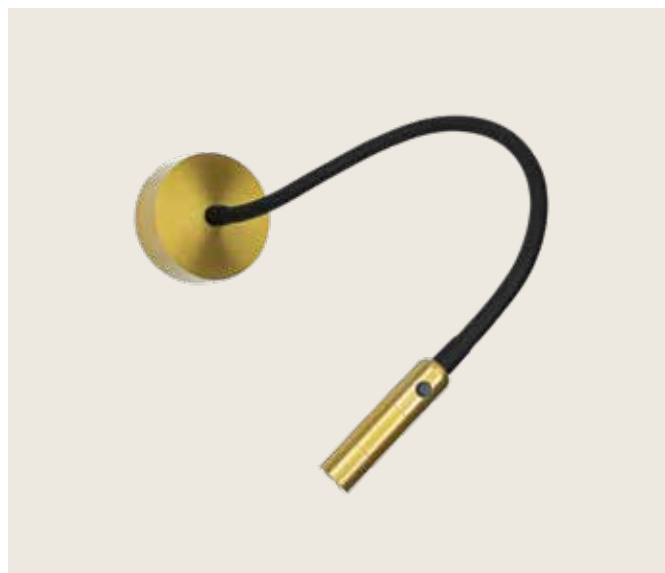

Power	3W
Input	220-240V, 50/60Hz
Color Temperature	3000K
Lumen	160Lm
Cri	90
Dimensions	Ø: 8cm L: 20-46cm
Base	Ø: 8cm L: 3cm
Non Dimmable	☒
Switch	On/Off Intergrated Switch on Head
Material	Metal - Aluminium
Special Feature	Stick Ø: 1.9cm H: 7.7cm
Color	Sandy Black / Code 25149
Color	Gold Matt / Code 25150