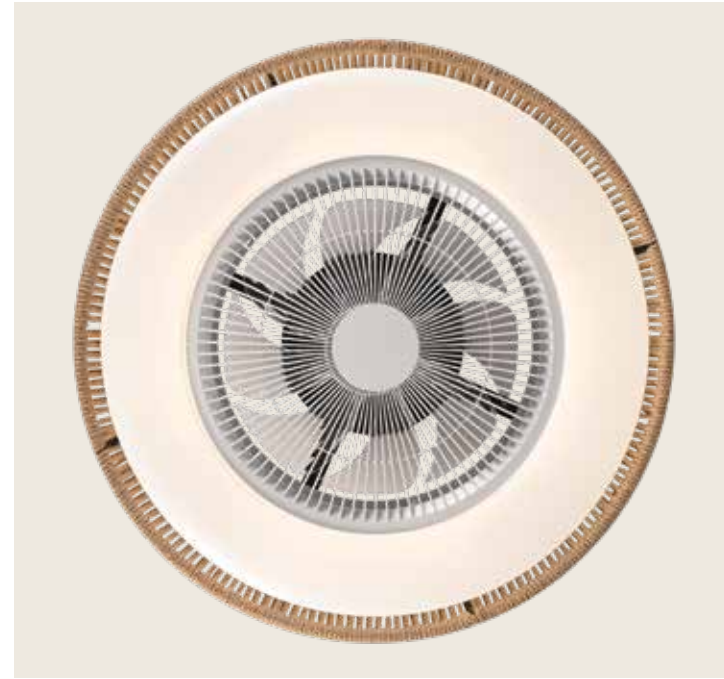

Light Kit for 23003-23004

LED Light Source 18W
 Input 220-240V, 50/60Hz
 Color Temperature 3000K
 Lumen 1600Lm
 Cri 80
 IP 44
 Material Polycarbonate
 Color Opal / **Code 23005**

LED Light Source Without Light
 Input 220-240V, 50/60Hz
 dB 23
 Dimensions 64" Ø: 163cm H: 37.5-50cm
 Air Flow 178m³ min
 Night Mode Time Setting 1h / 2h / 4h / 8h
 Material Metal - ABS
 Special Feature 2 Down Rods 12.5-25cm
 Summer Function
 Possibility of Installation on a Sloping Roof - 20°
 Motor Feature AC Motor 70W
 3 Speeds
 Color Black Matt / **Code 20258**