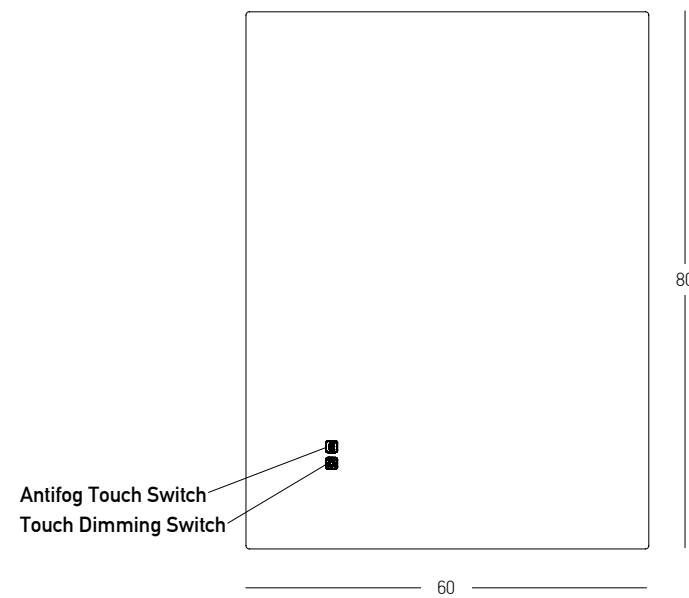

Power 20W
Input 220-240V, 50/60Hz
Color Temperature 3000K, 4000K
Lumen 985Lm, 1062Lm
Cri 80
Dimensions L: 3cm W: 60cm H: 80cm
Dimmable ☉
Material Mirror - Aluminium
Special Feature Touch Dimming Switch
Antifog Touch Switch
Back Light
Frameless
Power-Off Memory Function
Horizontal and Vertical Installation
IP44
Color Mirrored / **Code 25391**