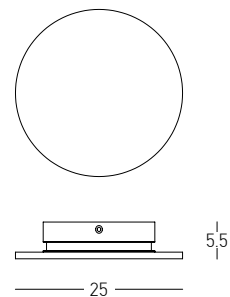

Power 9.2W
Input 220-240V, 50/60Hz
Color Temperature 3000K
Lumen 460Lm
Cri 80
Dimensions Ø: 25cm L: 5.5cm
Material Gypsum
Color Pure White / **Code 20272**