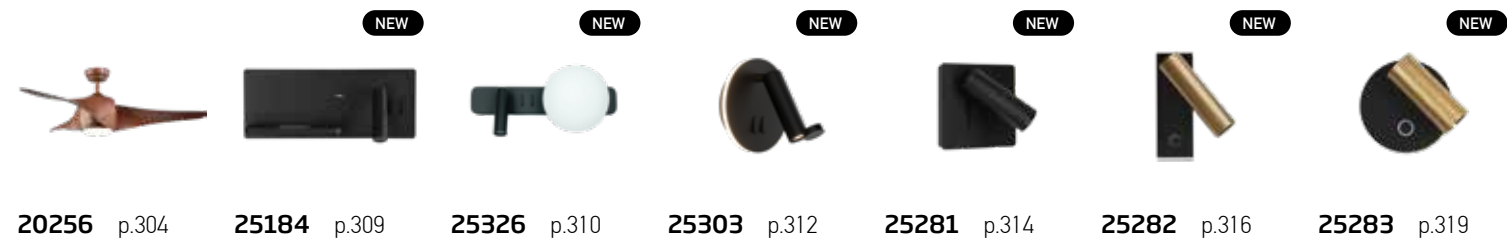

View in your space
through your mobile
camera

Enjoy your
new atmosphere!

Centralized Ambient Illumination
Stylish shapes bring calm and comfort.

01. CEILING

Power 26W
 Input 220-240V, 50/60Hz
 Color Temperature 3000K
 Lumen 1500Lm
 Cri 90
 Dimensions Ø: 40cm H: 14.3cm
 Base L: 18cm W: 6cm H: 4cm
 Dimmable Triac
 Material Metal - Aluminium - Acrylic
 Special Feature Profile 1.5x1.5cm
 Color Sandy Black / **Code 2561**
 Color Brass / **Code 2564**