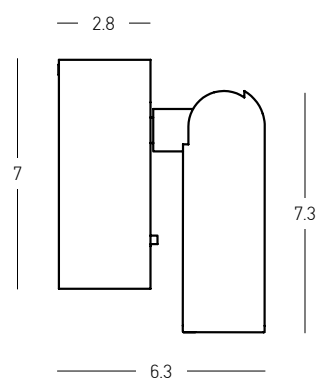

Power	3W
Input	220-240V, 50/60Hz
Color Temperature	3000K
Lumen	140Lm
Cri	95
Dimensions	L: 6.3cm W: 7cm H: 8.5cm
Base	Ø: 7cm L: 2.8cm
Non Dimmable	☒
Switch	On/Off
Material	Metal - Aluminium
Special Feature	Microprismatic Diffuser Stick Ø: 2.5cm H: 7.3cm
Color	Sandy White / Code 25284