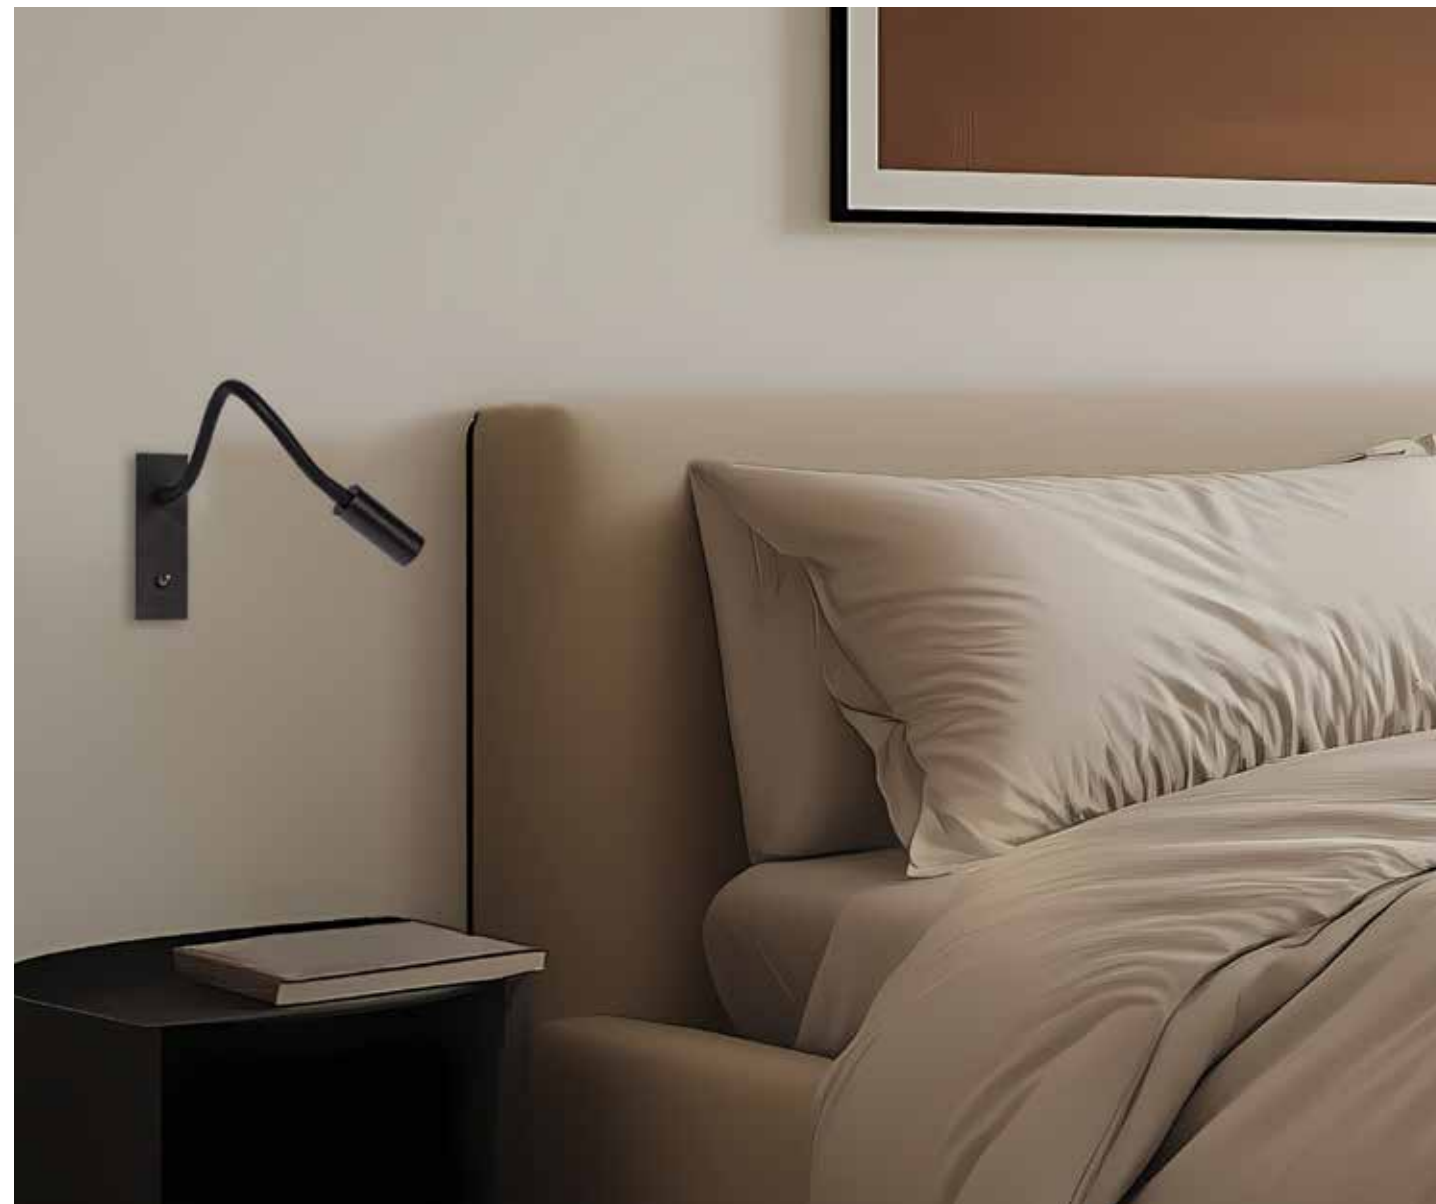

Power 3W
Input 220-240V, 50/60Hz
Color Temperature 3000K
Lumen 160Lm
Cri 90
Dimensions Ø: 7cm L: 20-46cm
Base Ø: 9.5cm L: 0.5cm
Depth 5cm
Non Dimmable ☒
Switch On/Off Intergrated Switch on Head
Material Metal - Aluminium
Cutting Hole Ø: 3.8cm
Special Feature Recessed Installation
Stick Ø: 1.9cm H: 7.7cm
Color Sandy Black / **Code 25151**