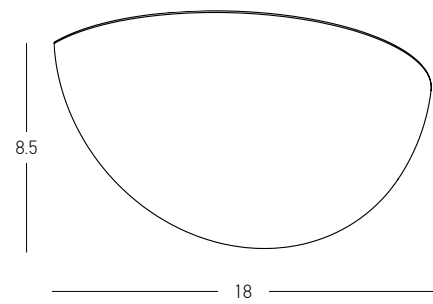

Power 6W
Input 220-240V, 50/60Hz
Color Temperature 3000K, 4000K
Lumen 536Lm, 597Lm
Cri 80
Dimensions L: 8cm W: 18cm H: 8.5cm
Non Dimmable ☒
Material Gypsum
Color Pure White / **Code 25381**