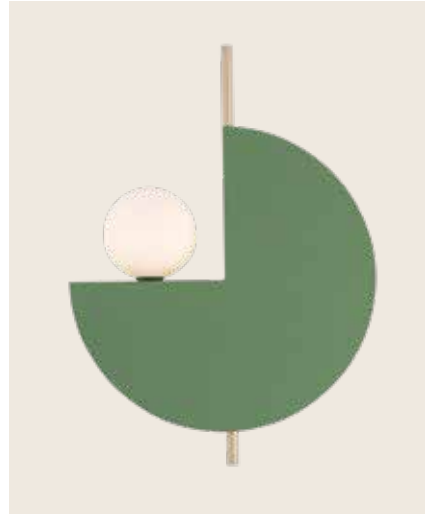

Bulb 1x G9 LED
Power 7W MAX
Input 220-240V, 50/60Hz
Dimensions L: 8cm W: 26cm H: 36cm
Material Metal - Opal Glass
Special Feature Opal Glass Ø: 8cm
Color Sandy Olive Green-Painted Gold / **Code 22203**
Color Terracotta-Painted Gold / **Code 22204**
Color Elephant Grey-Sandy Black / **Code 22205**