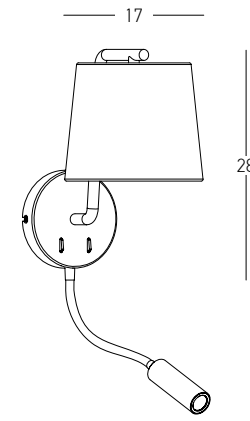

LED 3W
Bulb 1x E27
Power 40W MAX
Input 220-240V, 50/60Hz
Color Temperature 3000K
Lumen 240Lm
Dimensions L: 25cm W: 17cm H: 28cm
Base Ø: 12cm H: 2.5cm
Non Dimmable ☒
Switch 2 On/Off
Material Metal - Aluminium - Fabric Shade
Special Feature Shade Ø: 17cm H: 14.5cm
Stick Ø: 2.8cm L: 9cm
Color Black Matt / **Code H57**