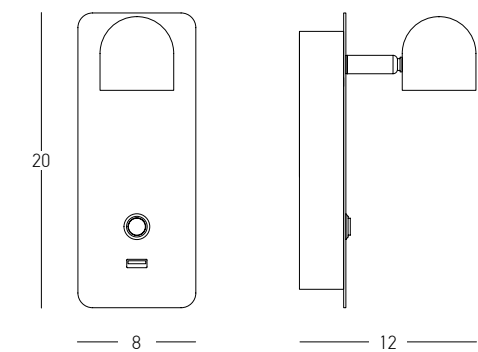

Power	3W
Input	220-240V, 50/60Hz
Color Temperature	3000K
Lumen	240Lm
Cri	80
Dimensions	Ø: 8cm L: 7-15cm H: 12cm
Base	Ø: 8cm H: 3cm
Non Dimmable	☒
Switch	On/Off
Material	Metal - Aluminium
Special Feature	Stick Ø: 3cm H: 12cm
Color	Black Matt / Code H48-B
Color	Gold / Code H48-G