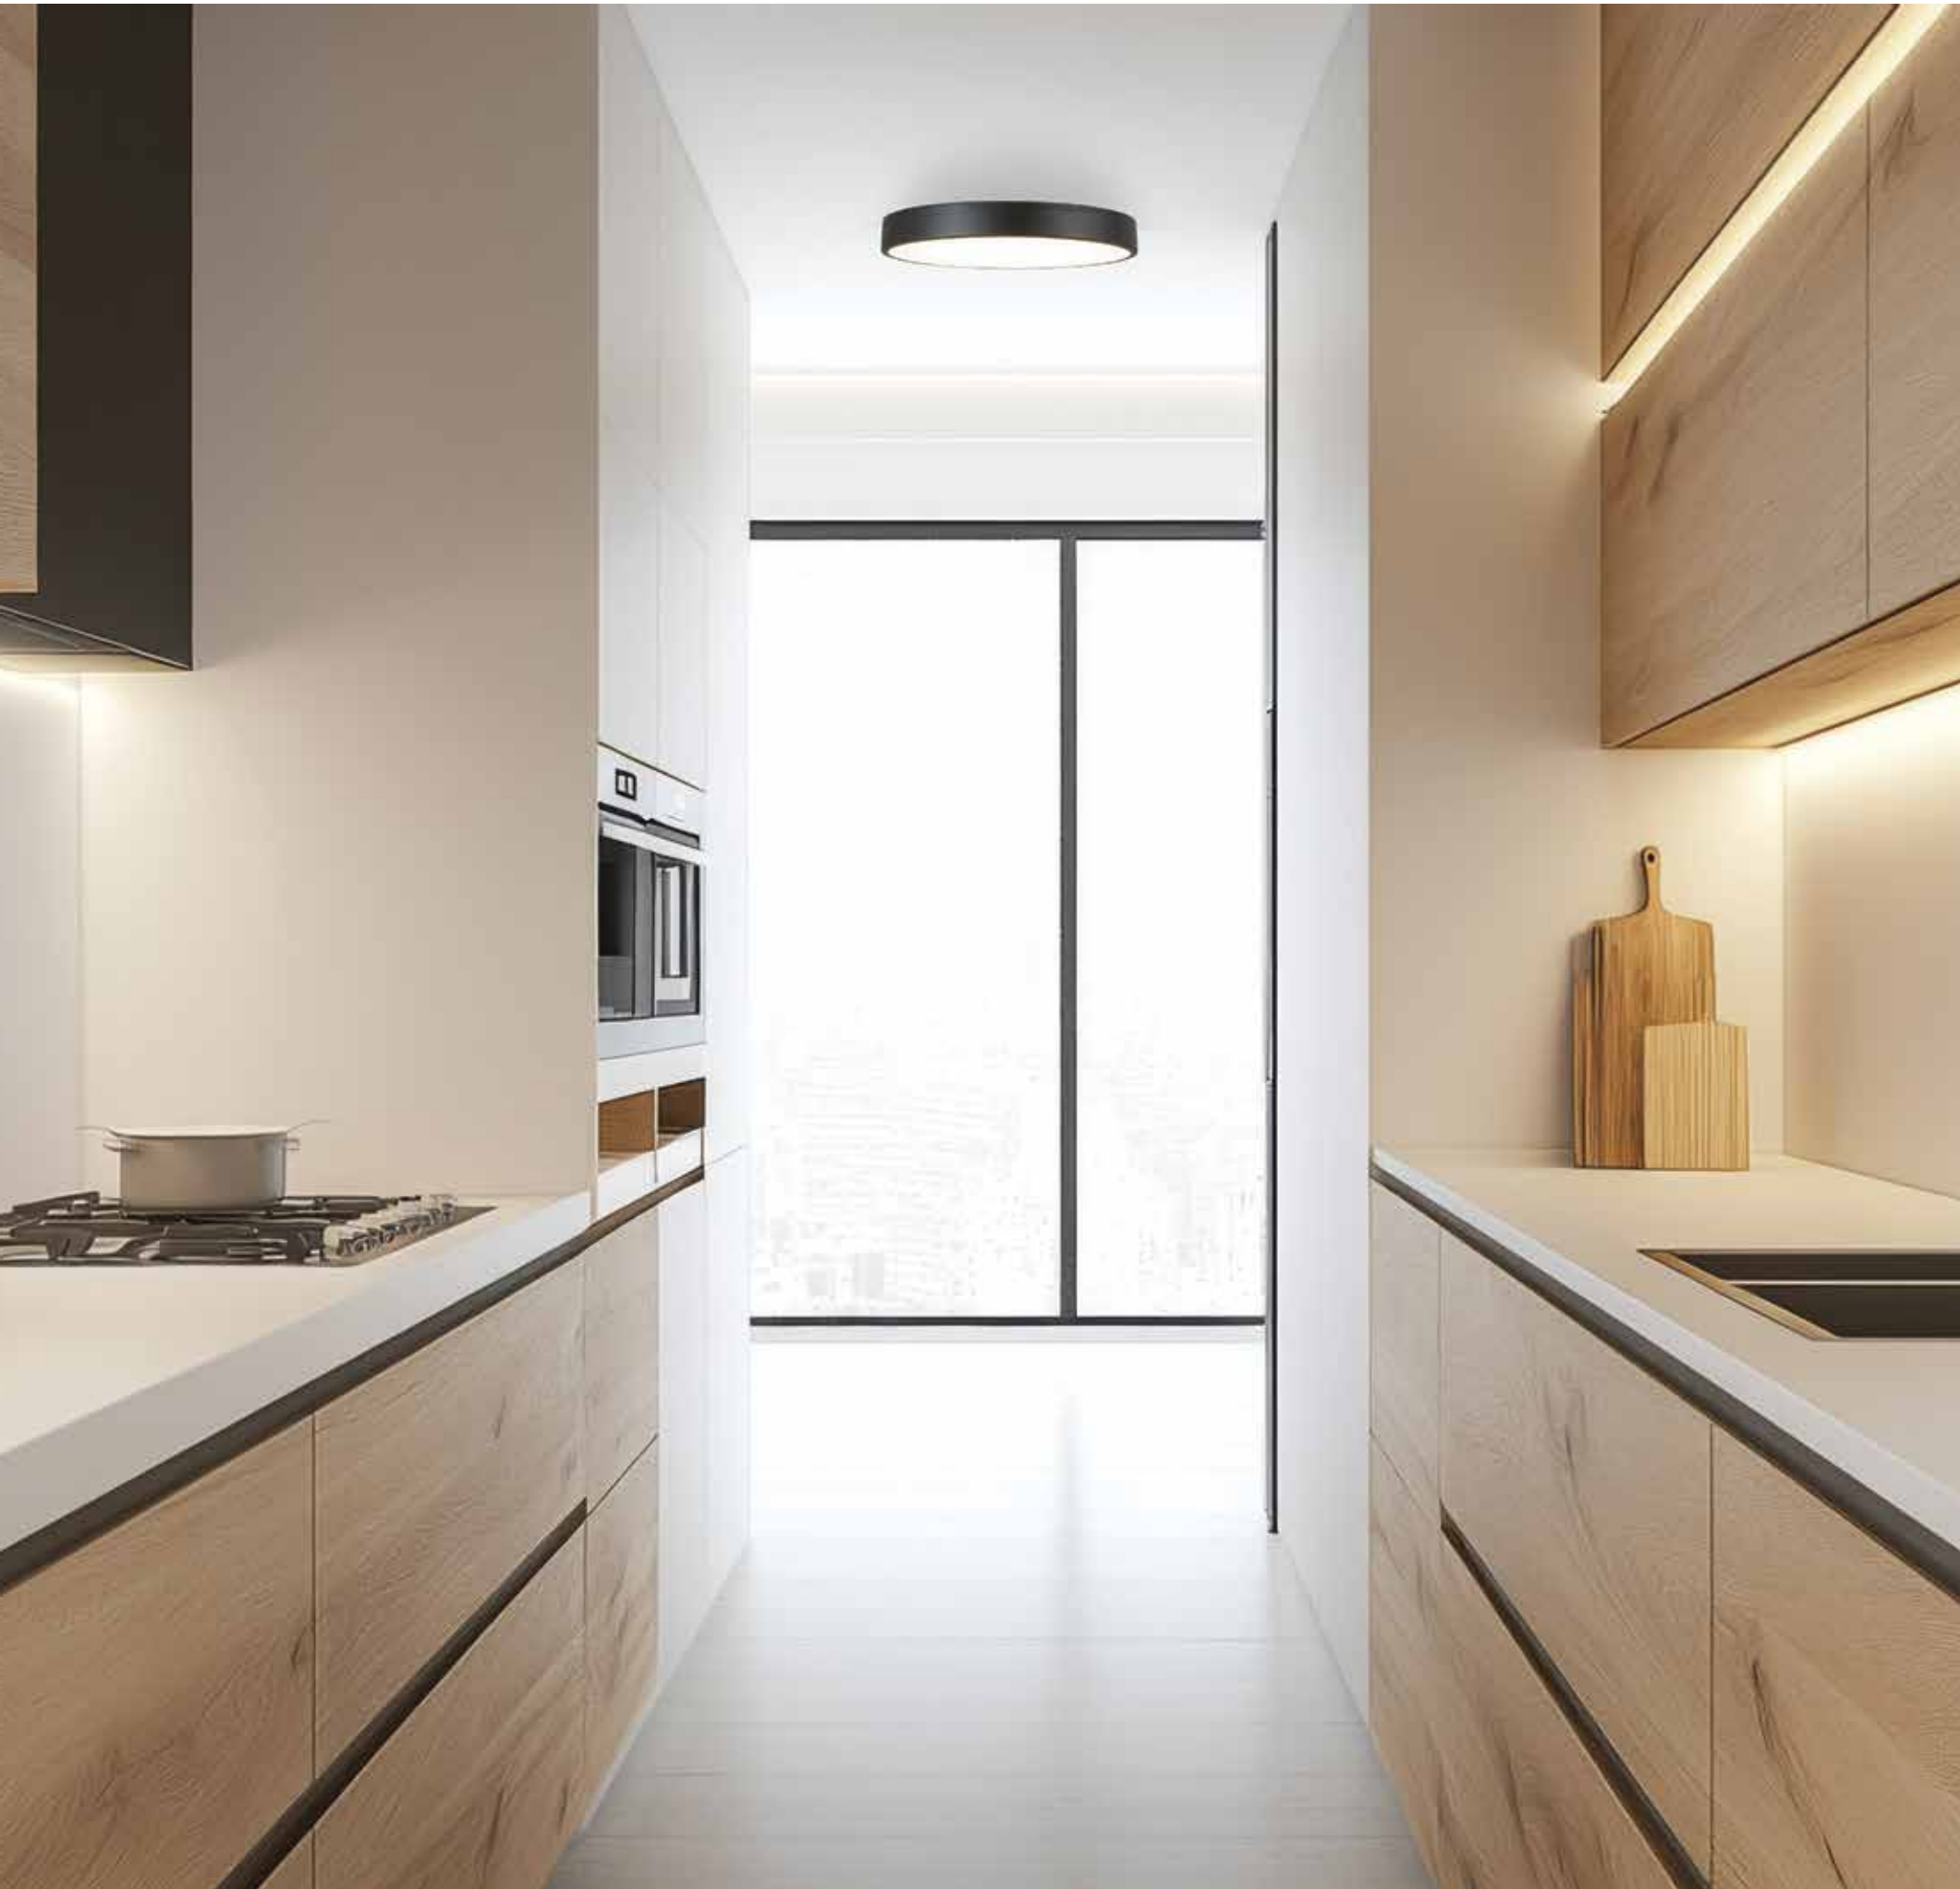

Power	28W
Input	220-240V, 50/60Hz
Color Temperature	3000K
Lumen	1568Lm
Cri	85
Dimensions	Ø: 40cm H: 7cm
Dimmable Triac	○
Material	Aluminium - Acrylic
Color	White Matt / Code 25376
Color	Black Matt / Code 25377