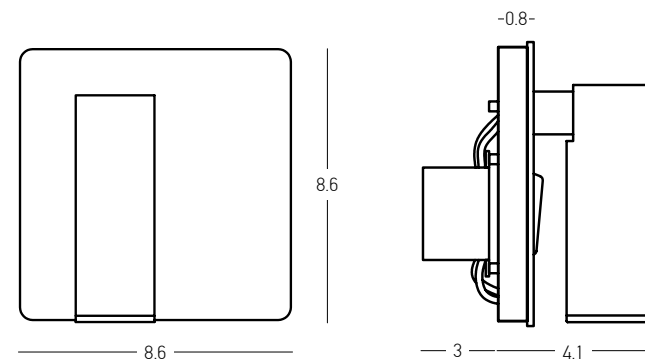

Power	3W
Input	220-240V, 50/60Hz
Color Temperature	3000K
Lumen	145Lm
Cri	95
Dimensions	L: 4.1cm W: 8.6cm H: 8.6cm
Depth	3cm
Non Dimmable	☒
Switch	On/Off
Material	Metal - Aluminium
Cutting Hole	4.5x4.5cm
Special Features	Recessed Installation Metal Plate with Magnetic Mounting Stick Ø: 2.5cm H: 7.2cm Microprismatic Diffuser
Color	Sandy Black / Code 25281