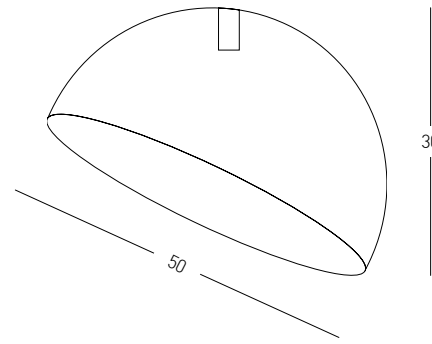

Bulb 1x E27
Power 40W MAX
Input 220-240V, 50/60Hz
Dimensions Ø: 50cm H: 30cm
Material Metal
Color Black Matt-Gold Leaf / **Code 23257**
Color White Matt-Gold Leaf / **Code 23258**