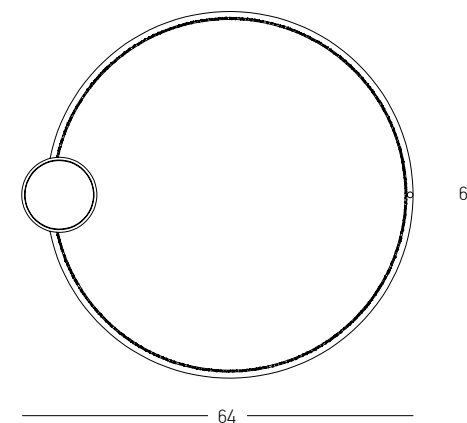

Power	24W
Input	220-240V, 50/60Hz
Color Temperature	3000K
Lumen	1418Lm
Cri	80
Dimensions	L: 60cm W: 64cm H: 6cm
Base	Ø: 12cm H: 6cm
Dimmable Triac	☉
Material	Aluminium - Silicon
Special Feature	Profile 1.5x2cm
Color	Black Matt-Gold Matt Ring / Code 23096
Color	Gold Matt-Black Matt Ring / Code 23098