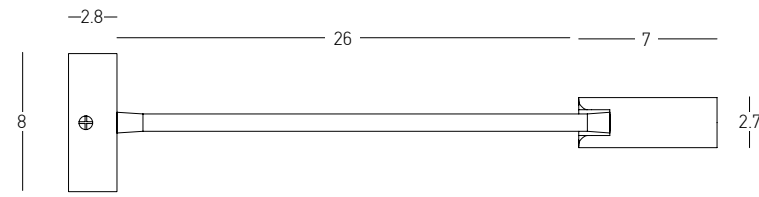

Power	3W
Input	220-240V, 50/60Hz
Color Temperature	3000K
Lumen	149Lm
Cri	90
Dimensions	Ø: 8cm L: 20-36cm
Base	Ø: 8cm L: 2.8cm
Non Dimmable	☒
Switch	On/Off
Material	Metal - Aluminium
Special Feature	Flex 26cm Stick Ø: 2.7cm L: 7cm
Color	Black Matt / Code 22049
Color	White Matt / Code 22050