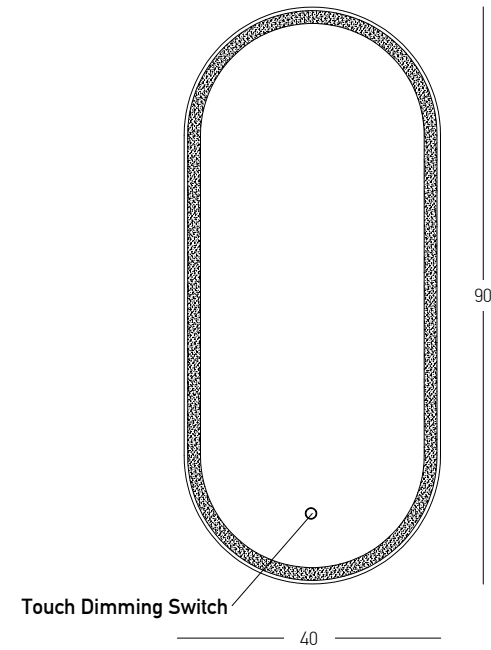

Power	18W
Input	220-240V, 50/60Hz
Color Temperature	3000K, 4000K
Lumen	1564Lm, 1739Lm
Cri	80
Dimensions	L: 3.2cm W: 40cm H: 90cm
Dimmable	☉
Material	Mirror - Aluminium
Special Feature	Touch Dimming Switch Power-Off Memory Function Horizontal and Vertical Installation IP44
Color	Mirrored-Anodized Gold / Code 25386