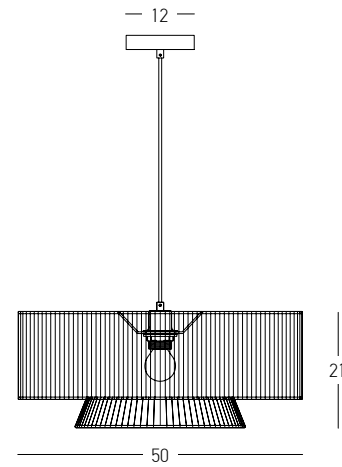

Bulb 1x E27
Power 40W MAX
Input 220-240V, 50/60Hz
Dimensions Ø: 50cm H: 21cm
Base Ø: 12cm H: 2.5cm
Material Metal - Paper Rope
Special Features 200cm Gold Fabric Cable Adjustable
Color Natural-Brown Beige / Code **25440**