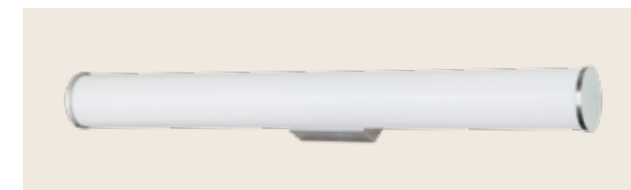

Power 7W
Input 220-240V, 50/60Hz
Color Temperature 3000K
Lumen 760Lm
Cri 80
Dimensions L: 9.3cm W: 6.3cm H: 31cm
Base L: 3cm W: 6cm H: 15.5cm
Non Dimmable ☒
Material Metal - Aluminium - Acrylic
Special Feature IP44
Color Chrome / **Code 22087**

Power 15W
Input 220-240V, 50/60Hz
Color Temperature 3000K
Lumen 1500Lm
Cri 80
Dimensions L: 9.5cm W: 60cm H: 6.3cm
Base L: 3cm W: 19.5cm H: 4.5cm
Non Dimmable ☒
Material Metal - Aluminium - Acrylic
Special Feature IP44
Color Chrome / **Code 22085**

Power 21W
Input 220-240V, 50/60Hz
Color Temperature 3000K
Lumen 2200Lm
Cri 80
Dimensions L: 9.5cm W: 90cm H: 6.3cm
Base L: 3cm W: 19.5cm H: 4.5cm
Non Dimmable ☒
Material Metal - Aluminium - Acrylic
Special Feature IP44
Color Chrome / **Code 22086**