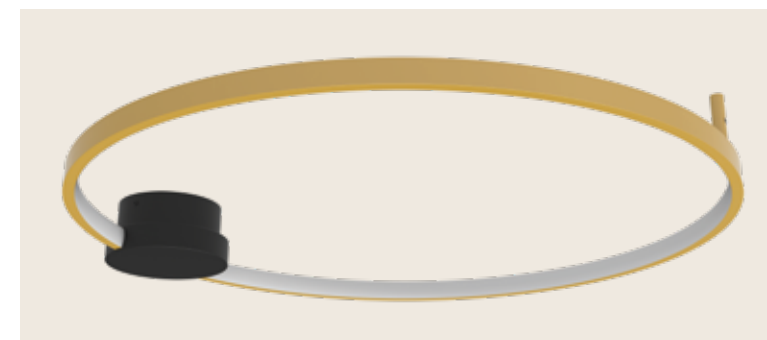

Power	24W
Input	220-240V, 50/60Hz
Color Temperature	3000K
Lumen	1418Lm
Cri	80
Dimensions	L: 60cm W: 64cm H: 6cm
Base	Ø: 12cm H: 6cm
Dimmable Triac	☉
Material	Aluminium - Silicon
Special Feature	Profile 1.5x2cm
Color	Black Matt-Gold Matt Ring / Code 23096
Color	Gold Matt-Black Matt Ring / Code 23098