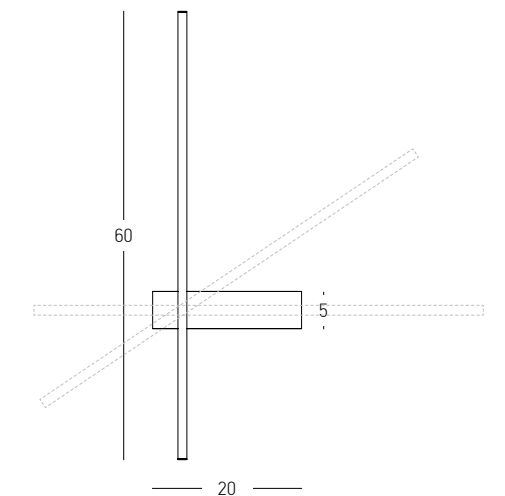

Power	10W
Input	220-240V, 50/60Hz
Color Temperature	3000K
Lumen	232Lm
Cri	80
Dimensions	L: 8cm W: 20cm H: 60cm
Base	L: 4cm W: 20cm H: 5cm
Non Dimmable	☒
Material	Metal - Aluminium - Acrylic
Special Features	Rotatable Arm Profile 1.2x1.6cm
Color	Sandy Black / Code 25317