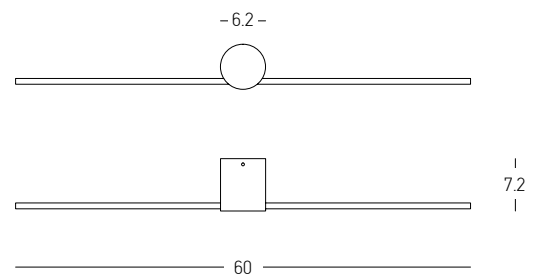

Power 9W
Input 220-240V, 50/60Hz
Color Temperature 3000K
Lumen 720Lm
Cri 80
Dimensions L: 7.2cm W: 60cm H: 6.2cm
Base Ø: 6.2cm L: 7.2cm
Non Dimmable ☒
Material Aluminium - Acrylic
Special Feature IP 44
Profile 0.8x0.8cm
Color Sandy Black / **Code 20145**