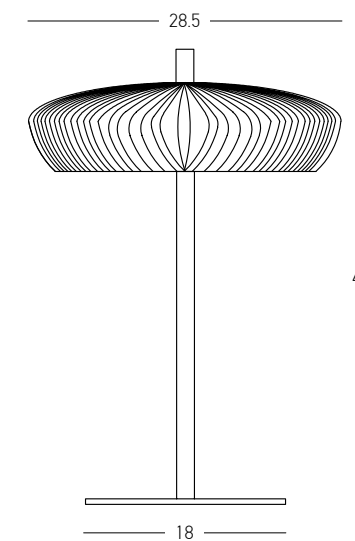

Bulb 2x G9 LED
Power 9W MAX
Dimensions Ø: 28.5cm H: 40.5cm
Base Ø: 18cm H: 0.5cm
Material Metal - Clay
Special Feature 150cm Black Cable Available
Color Terracotta-Sandy Black / **Code 2593**
Color Grey-Sandy Black / **Code 2594**