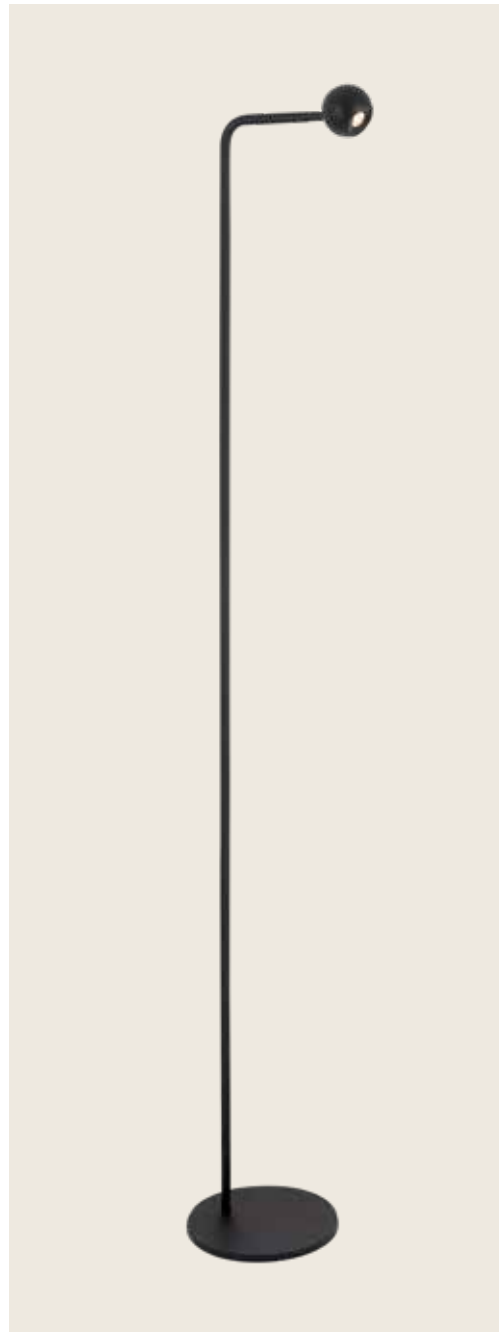

Power 5W
Input 220-240V, 50/60Hz
Color Temperature 3000K
Lumen 400Lm
Cri 80
Dimensions Ø: 21cm H: 155cm
Base Ø: 21cm H: 1cm
Non Dimmable ☒
Material Metal - Aluminium
Special Feature 150cm Cable Available
Lamp Ø: 6.5cm
Movable
Color Sandy Black / **Code 20109**