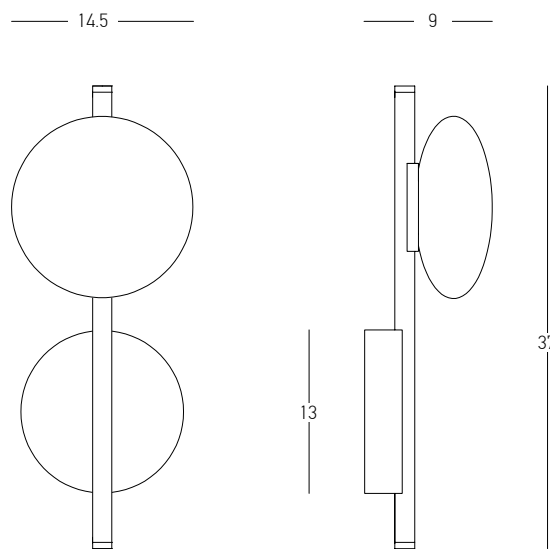

Bulb	1x G9 LED
Power	7W MAX
Input	220-240V, 50/60Hz
Dimensions	Ø: 21cm L: 12cm
Material	Metal - Opal Glass
Special Feature	Opal Glass Ø: 8cm
Color	Gold Matt / Code 23137

Power	7W
Input	220-240V, 50/60Hz
Color Temperature	3000K
Lumen	600Lm
Cri	90
Dimensions	L: 9cm W: 14.5cm H: 37cm
Base	Ø: 13cm H: 3cm
Opal Glass	Ø: 14.5cm L: 5.5cm
Non Dimmable	☒
Material	Metal - Opal Glass
Color	Gold Matt / Code 22061