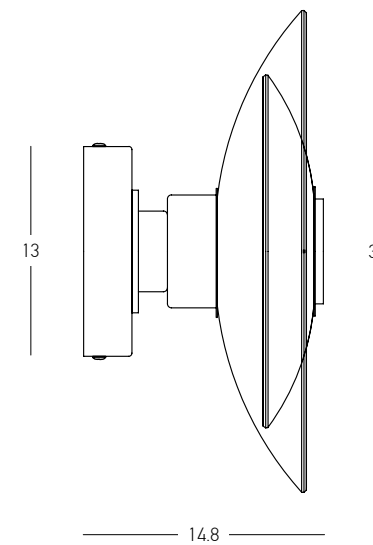

Power	10W
Input	220-240V, 50/60Hz
Color Temperature	3000K
Lumen	1170Lm, 965Lm
Cri	80
Dimensions	Ø: 30cm L: 14.8cm
Base	Ø: 13cm L: 3cm
Dimmable Triac	○
Material	Metal - Aluminium - Acrylic - Glass
Color	Brushed Brass-Clear Glass / Code 25143
Color	Sandy Black-Smoked Glass / Code 25144