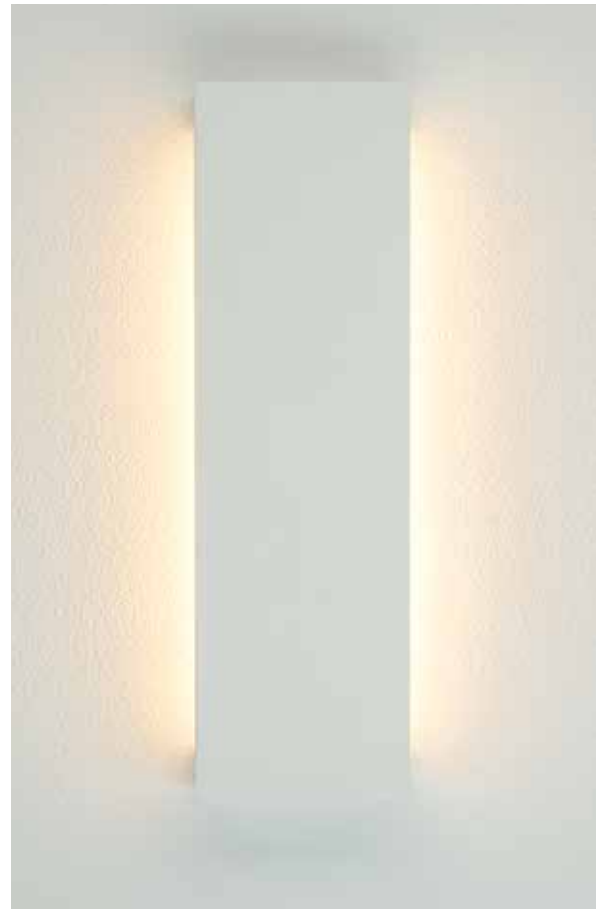

Power 8.25W
Input 220-240V, 50/60Hz
Color Temperature 3000K
Lumen 625Lm
Cri 80
Dimensions L: 4.5cm W: 30cm H: 8cm
Non Dimmable ☒
Material Gypsum
Special Feature Up-Down Lighting
Color Pure White / **Code 25380**