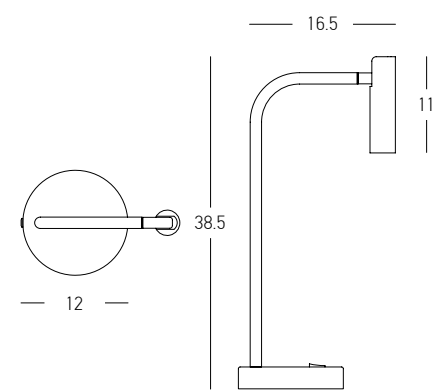

Power 2.5W
Input 220-240V, 50/60Hz
Color Temperature 3000K
Lumen 178Lm
Cri 80
Dimensions Ø: 12cm H: 38.5cm
Base Ø: 12cm H: 2.5cm
Spot Dimension Ø: 3cm L: 11cm
Non Dimmable ☒
Switch On/Off
Material Metal - Aluminium
Special Feature Movable Spot
Color Black Matt / **Code 23036**
Color Gold Matt / **Code 23037**