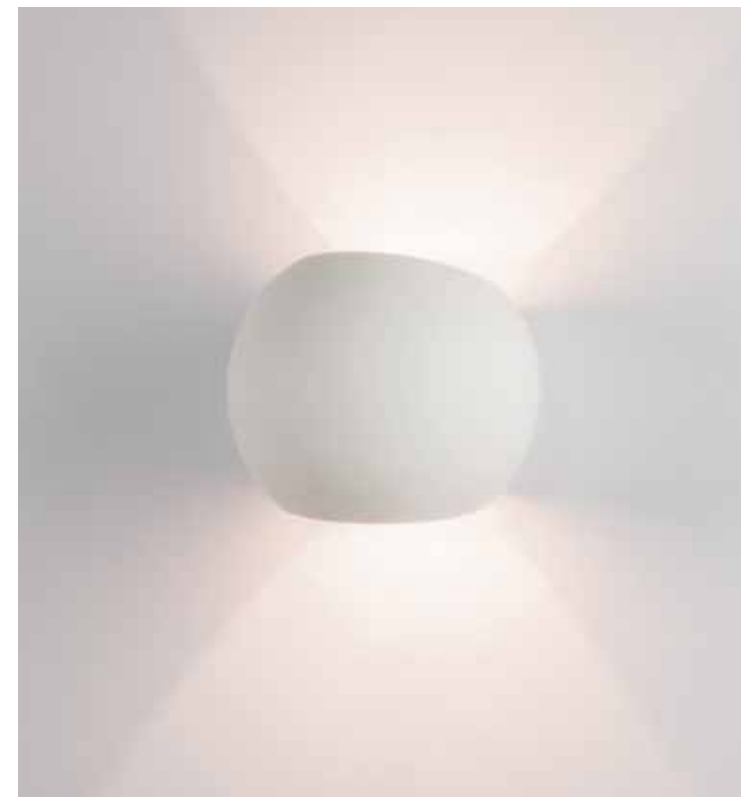

Bulb 1x G9
Power 25W MAX
Input 220-240V, 50/60Hz
Dimensions L: 13cm W: 15cm H: 13cm
Material Gypsum
Special Feature Up-Down Lighting
Color Pure White / **Code 180028**