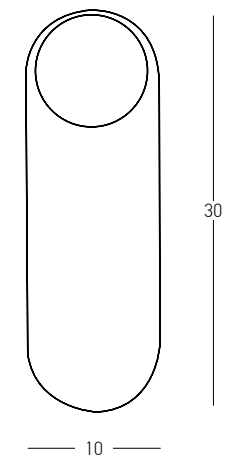

Bulb 1x G9 LED
 Power 5W MAX
 Input 220-240V, 50/60Hz
 Dimensions L: 12cm W: 10cm H: 30cm
 Base Ø: 8cm H: 2cm
 Material Metal - Opal Glass
 Special Feature Opal Glass Ø: 8cm
 Color Gold Matt / **Code H64**
 Black Matt / **Code H64-B**