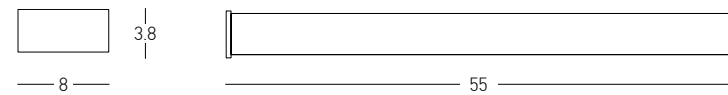

Power 16W
Input 220-240V, 50/60Hz
Color Temperature 3000K
Lumen 1280Lm
Cri 80
Dimensions L: 8cm W: 55cm H: 3.8cm
Non Dimmable ☒
Material Aluminium - Acrylic
Special Feature IP 44
Color Black Matt / **Code 180041-B**