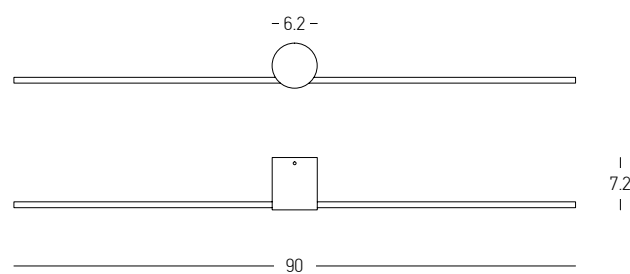

Power 9W
Input 220-240V, 50/60Hz
Color Temperature 3000K
Lumen 720Lm
Cri 80
Dimensions L: 7.2cm W: 60cm H: 6.2cm
Base Ø: 6.2cm L: 7.2cm
Non Dimmable ☒
Material Aluminium - Acrylic
Special Feature IP 44
Profile 0.8x0.8cm
Color Sandy Black / **Code 20145**

Power 13W
Input 220-240V, 50/60Hz
Color Temperature 3000K
Lumen 1040Lm
Cri 80
Dimensions L: 7.2cm W: 90cm H: 6.2cm
Base Ø: 6.2cm L: 7.2cm
Non Dimmable ☒
Material Aluminium - Acrylic
Special Feature IP 44
Profile 0.8x0.8cm
Color Sandy Black / **Code 20146**