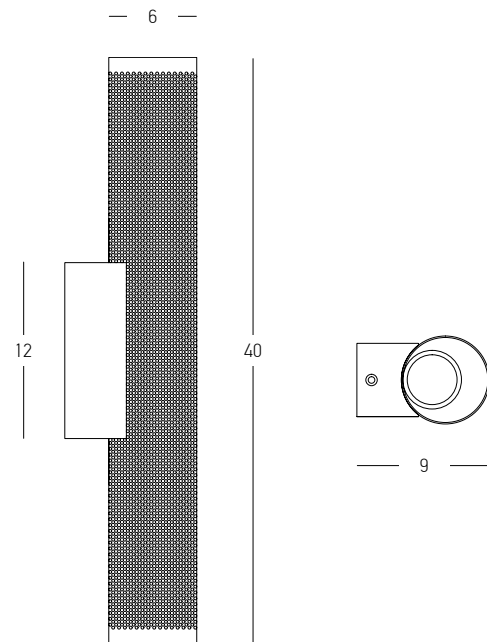

Power 11W
Input 220-240V, 50/60Hz
Color Temperature 3000K
Lumen 576Lm
Cri 80
Dimensions Ø: 6cm L: 9cm H: 40cm
Base L: 3cm W: 4cm H: 12cm
Non Dimmable ☐
Material Stainless Steel - Acrylic
Color Brass-Black Matt / **Code 23041**