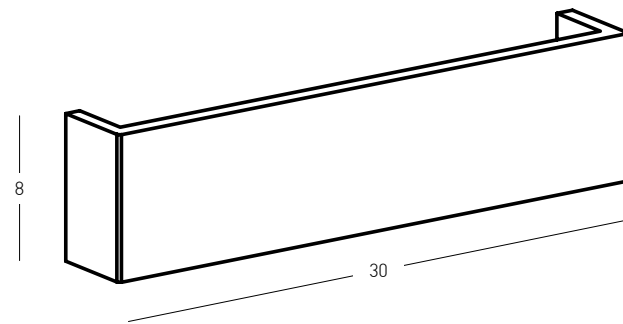

Power 8.25W
Input 220-240V, 50/60Hz
Color Temperature 3000K
Lumen 625Lm
Cri 80
Dimensions L: 4.5cm W: 30cm H: 8cm
Non Dimmable ☒
Material Gypsum
Special Feature Up-Down Lighting
Color Pure White / **Code 25380**