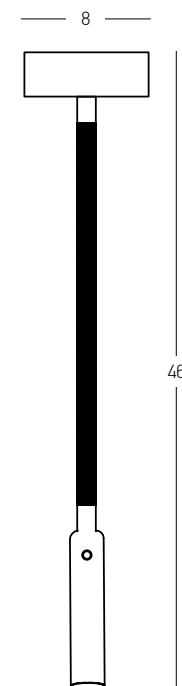

Power	3W
Input	220-240V, 50/60Hz
Color Temperature	3000K
Lumen	160Lm
Cri	90
Dimensions	Ø: 8cm L: 20-46cm
Base	Ø: 8cm L: 3cm
Non Dimmable	☒
Switch	On/Off Intergrated Switch on Head
Material	Metal - Aluminium
Special Feature	Stick Ø: 1.9cm H: 7.7cm
Color	Sandy Black / Code 25149
Color	Gold Matt / Code 25150