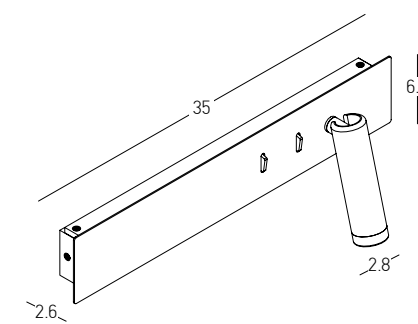

Power	3W + 5W + 5W
Input	220-240V, 50/60Hz
Color Temperature	3000K
Lumen	240Lm + 800Lm
Cri	80
Dimensions	L: 7-16cm W: 35cm H: 6.3cm
Non Dimmable	☒
Switch	2 On/Off
Material	Metal - Aluminium - Acrylic
Special Feature	Up/Down Light Stick Ø: 2.8cm H: 10cm
Color	Black Matt / Code H54
Color	White Matt / Code H52