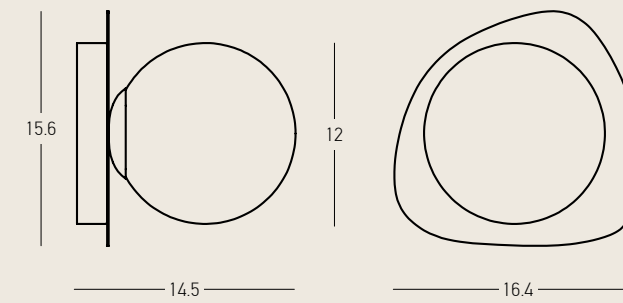

Light That Shapes Your Space
Enhance your wall with lights
that create inviting atmosphere.

02 . WALL

Bulb 3x G9
 Power 7W MAX
 Input 220-240V, 50/60Hz
 Dimensions L: 15cm W: 34cm H: 61.5cm
 Base Ø: 12cm H: 2.5cm
 Material Metal - Aluminium - Glass
 Special Feature Smoked Glasses Ø: 12cm
 Color Sandy Black-Gold Matt-
 Smoked Glass-Opal Glass / **Code 25414**