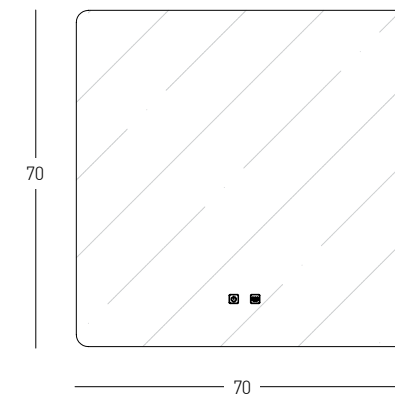

Power	40W
Input	220-240V, 50/60Hz
Color Temperature	4000K
Lumen	1963Lm
Cri	80
Dimensions	L: 70cm W: 3.5cm H: 70cm
Dimmable	☉
Material	Mirror - Aluminium
Special Feature	Touch Dimming Switch Antifog Touch Switch Back Light Frameless IP54
Color	Mirrored / Code 22069