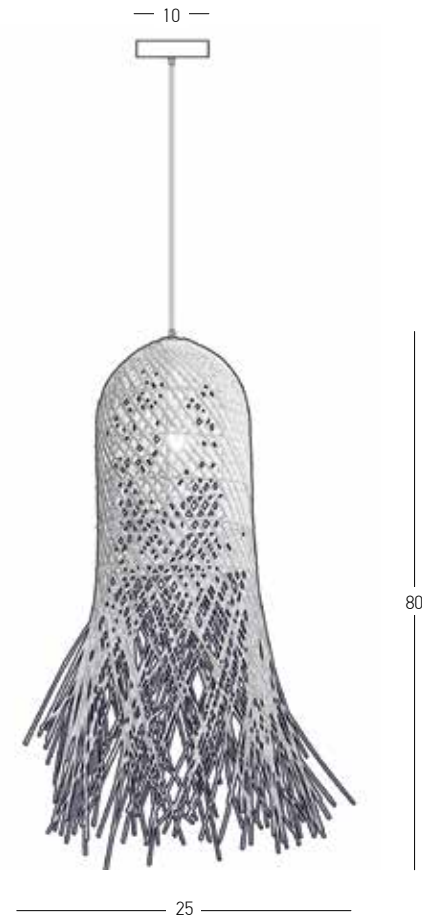

Bulb 1x E27
Power 20W MAX
Input 220-240V, 50/60Hz
Dimensions Ø: 25cm H: 80cm
Base Ø: 10cm H: 2.2cm
Material Metal - Rattan
Special Features 200cm Gold Fabric Cable Adjustable
Color Natural-Gold Matt Base / **Code 23196**