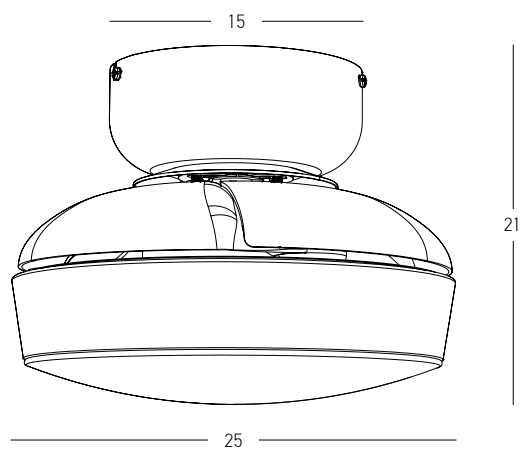

LED Light Source 20W
Input 220-240V, 50/60Hz
Color Temperature 3000K, 4000K, 6500K
Lumen 1900Lm
Cri 80
dB 19
Dimensions 22" Ø: 25cm(closed)-55cm(open) H: 21cm
Air Flow 123m³ min
Night Mode Time Setting 1h / 2h / 4h
Material Metal - Polycarbonate
Special Feature Summer & Winter Function
Remote Control & Wall Switch Included
Motor Feature DC Motor 32W
6 Speeds
Color Double Face White Matt-Transparent Blades / **Code 25329**