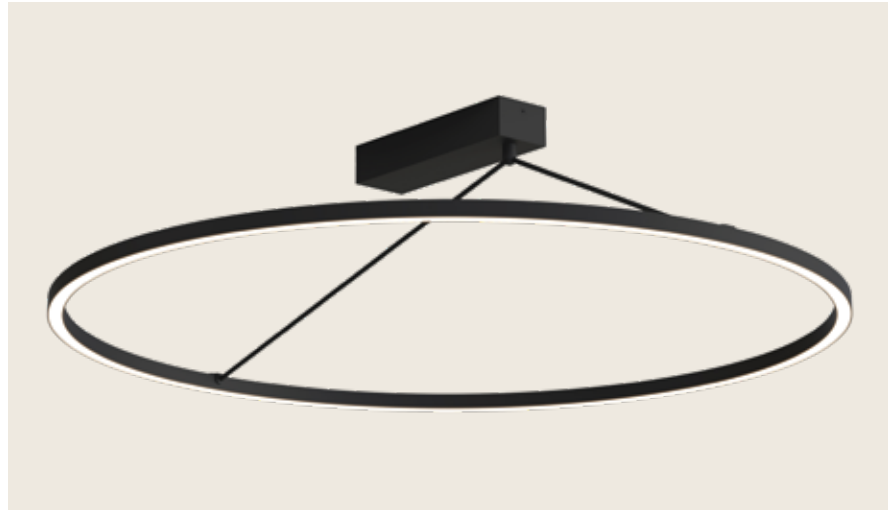

Power	51W
Input	220-240V, 50/60Hz
Color Temperature	3000K
Lumen	2670Lm
Cri	90
Dimensions	Ø: 78cm H: 20.3cm
Base	L: 22cm W: 6cm H: 4cm
Dimmable Triac	☉
Material	Metal - Aluminium - Acrylic
Special Feature	Profile 1.5x1.5cm
Color	Sandy Black / Code 2563
Color	Brass / Code 2566