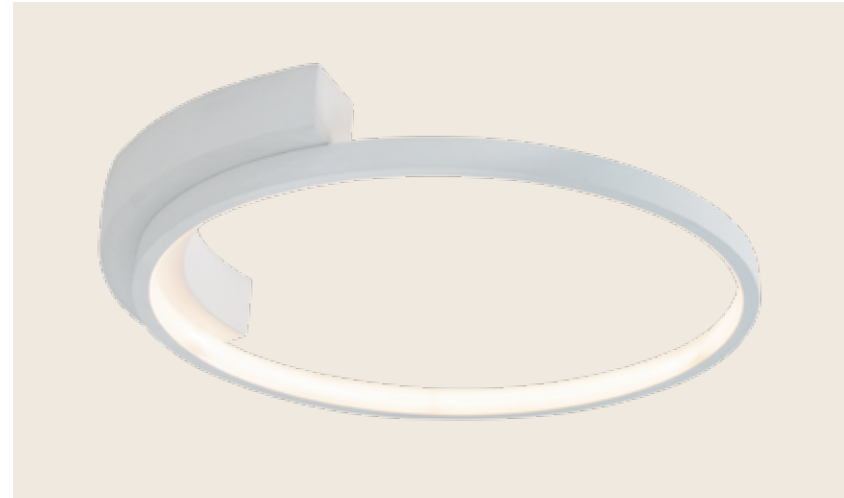

Power 31W
Input 220-240V, 50/60Hz
Color Temperature 3000K
Lumen 1766Lm
Cri 90
Dimensions Ø: 42.5cm H: 6cm
Base L: 35cm W: 5cm H: 4cm
Non Dimmable ☒
Material Metal - Aluminium - Silicon
Color Sandy White / **Code 2075**