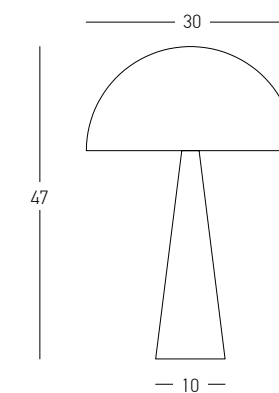

Bulb	1x E27
Power	25W MAX
Input	220-240V, 50/60Hz
Dimensions	Ø: 30cm H: 47cm
Base	Ø: 10cm H: 30cm
Material	Metal
Special Feature	150cm Cable Available
Color	Black Matt / Code 20210
Color	Gold Matt / Code 20211