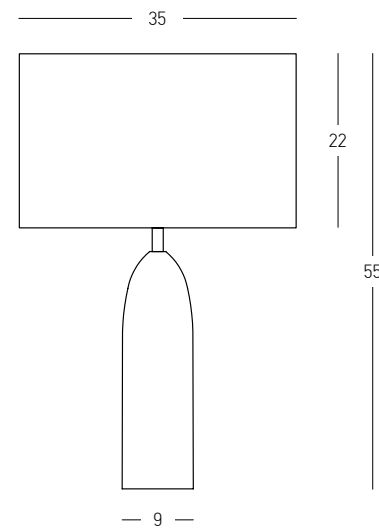

Bulb 1x E27
Power 40W MAX
Input 220-240V, 50/60Hz
Dimensions Ø: 35cm H: 55cm
Shade Ø: 35cm H: 22cm
Material Stone - Fabric Shade
Special Feature 150cm Black Cable Available
Color Natural Stone-White Shade / **Code 25428**