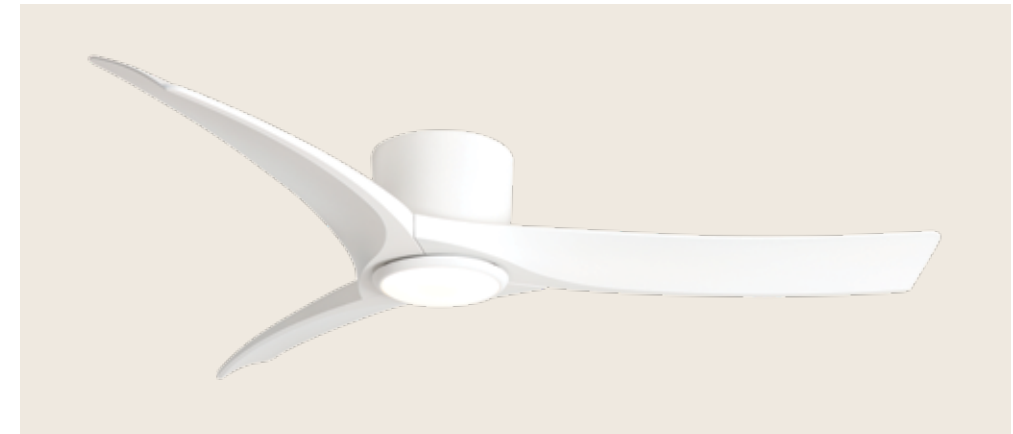

Smart Flow - Smart Glow
Elevate your comfort with
design-driven functionality.

05. FAN

LED Light Source	Without Light
Input	220-240V, 50/60Hz
dB	20
Dimensions	52.3" Ø: 132.8cm H: 17.5cm
Air Flow	188m ³ min
Night Mode	Time Setting 1h / 4h / 8h
Material	Metal - ABS
Special Feature	Summer & Winter Function Remote Control & Wall Switch Included
Motor Feature	DC Motor 31W 6 Speeds
Color	Black Matt / Code 25395
Color	White Matt / Code 25396