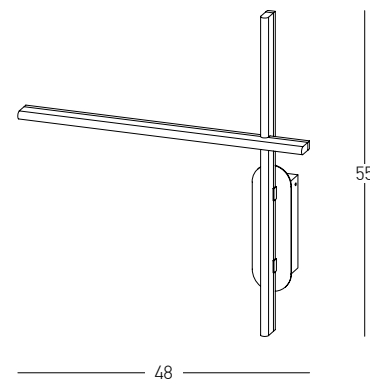

Power	20W
Input	220-240V, 50/60Hz
Color Temperature	3000K
Lumen	908Lm
Cri	80
Dimensions	L: 10cm W: 48cm H: 55cm
Base	L: 3cm W: 5.5cm H: 15.5cm
Non Dimmable	☒
Material	Metal - Aluminium - Acrylic
Special Feature	Profile 1x3cm
Color	Black Matt / Code 1945