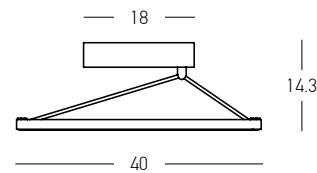

View in your space
through your mobile
camera

Enjoy your
new atmosphere!

Centralized Ambient Illumination
Stylish shapes bring calm and comfort.

01. CEILING

Power 26W
 Input 220-240V, 50/60Hz
 Color Temperature 3000K
 Lumen 1500Lm
 Cri 90
 Dimensions Ø: 40cm H: 14.3cm
 Base L: 18cm W: 6cm H: 4cm
 Dimmable Triac
 Material Metal - Aluminium - Acrylic
 Special Feature Profile 1.5x1.5cm
 Color Sandy Black / **Code 2561**
 Color Brass / **Code 2564**