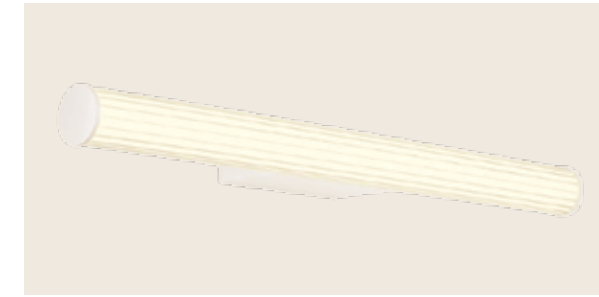

Power 12W
Input 220-240V, 50/60Hz
Color Temperature 3000K, 4000K
Lumen 1023Lm, 1078Lm
Cri 90
Dimensions L: 12.3cm W: 60cm H: 6.2cm
Base L: 6cm W: 15cm H: 4cm
Non Dimmable ☒
Material Metal - Aluminium - Glass
Special Feature IP44
Color Sandy White / **Code 25456**