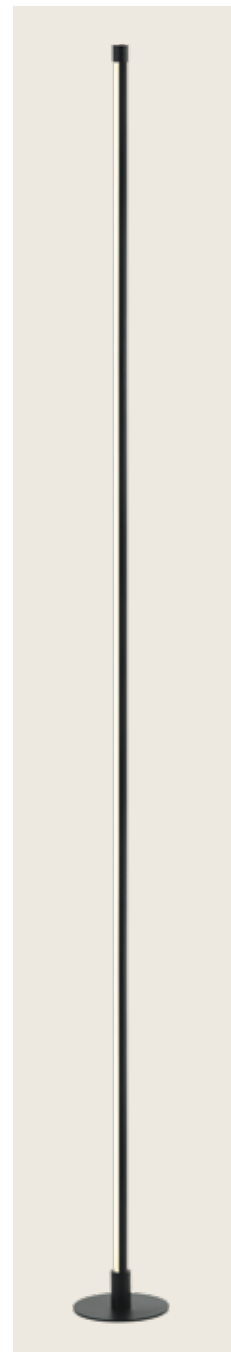

Power 20W
Input 220-240V, 50/60Hz
Color Temperature 3000K
Lumen 1600Lm
Cri 80
Dimensions Ø: 16cm H: 150cm
Base Ø: 16cm H: 0.5cm
Non Dimmable ☒
Material Metal - Aluminium - Acrylic
Color Black Matt / **Code 20123**