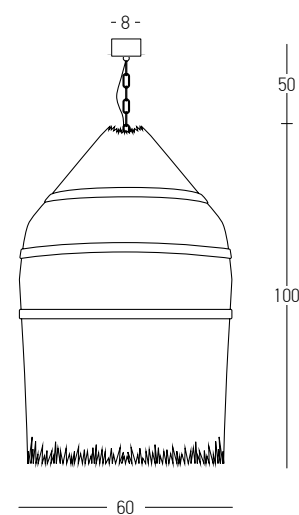

Bulb 1x E27
Power 40W MAX
Input 220-240V, 50/60Hz
Dimensions Ø: 60cm H: 100cm
Base Ø: 8cm H: 3.5cm
Material Metal - Straw
Special Feature 50cm Chain Adjustable
Color Natural Straw / **Code 17129**